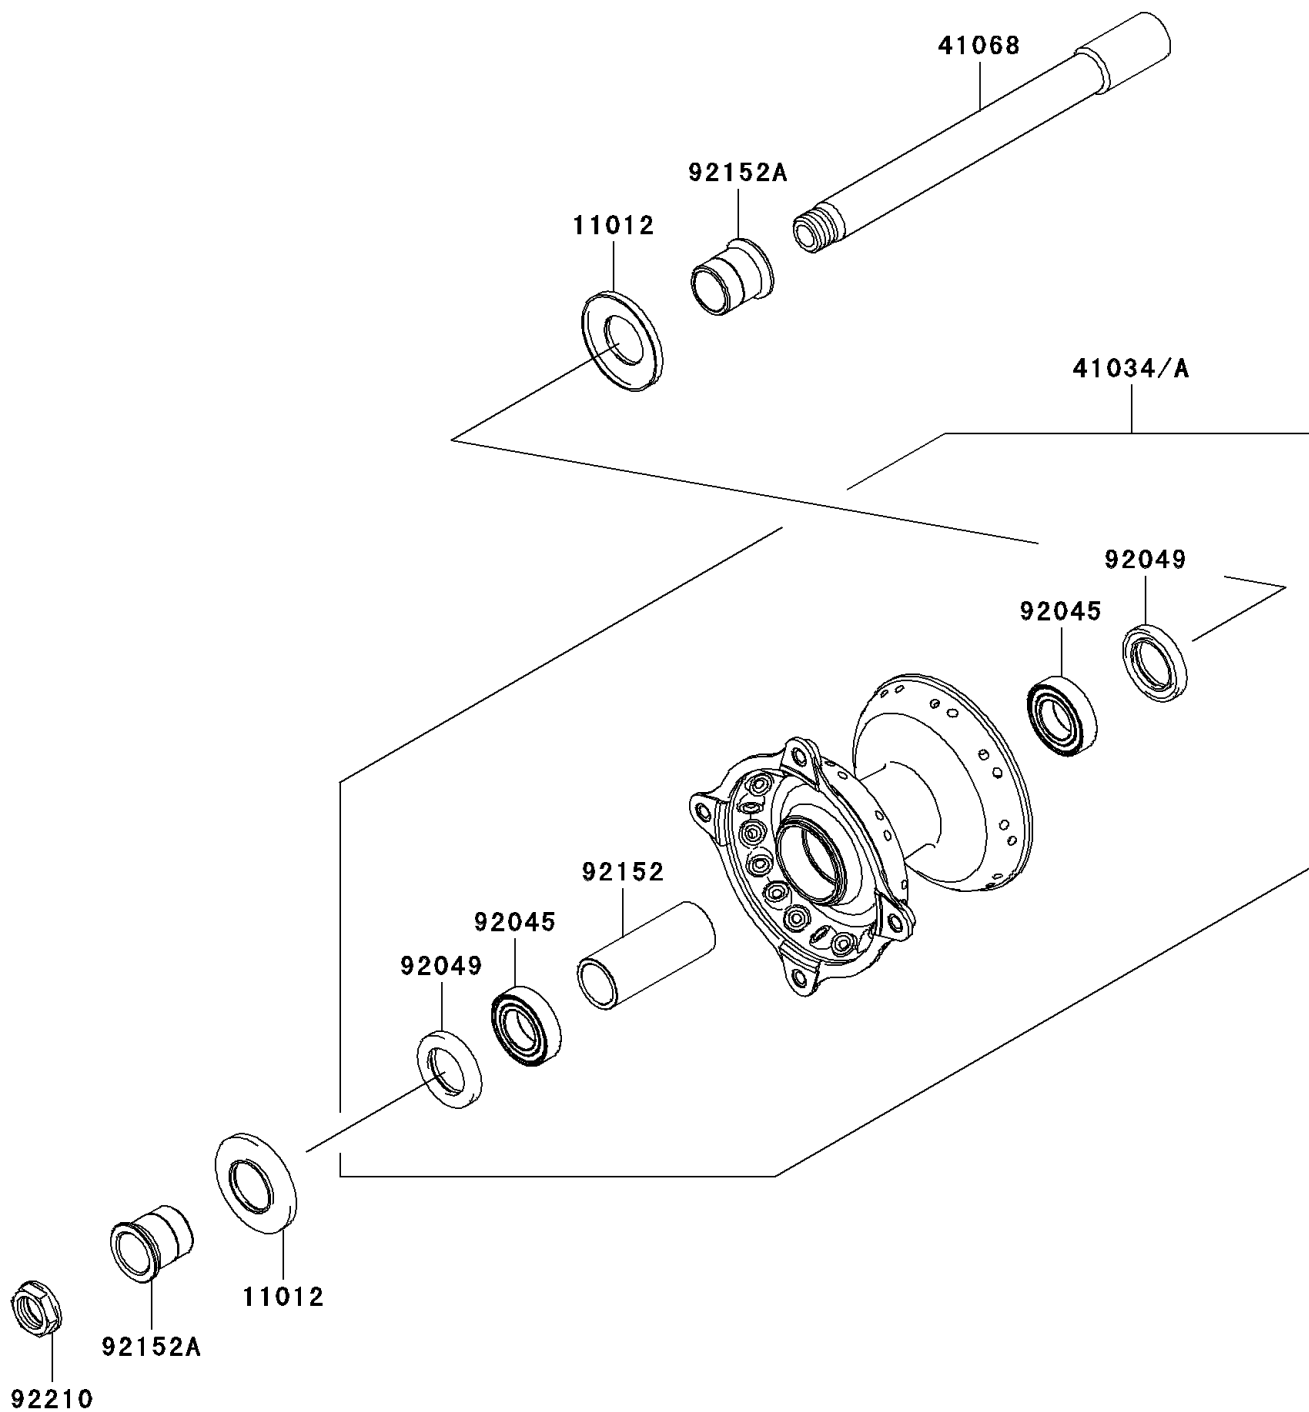

2009 KX™250F PARTS DIAGRAM

Front Hub

F2230

2009 KX™250F PARTS LIST

Front Hub

ITEM NAME	PART NUMBER	QUANTITY
CAP,AXLE (Ref # 11012)	11012-1581	1
DRUM-ASSY,FRONT BRAKE (Ref # 41034)	41034-0034	1
AXLE,FR (Ref # 41068)	41068-0004	1
BEARING-BALL,69042RS (Ref # 92045)	92045-1284	1
SEAL-OIL,BJNC-2 25X37X5 (Ref # 92049)	92049-1403	1
COLLAR,FRONT BRAKE DRUM,L=65 (Ref # 92152)	92152-0028	1
COLLAR,FR AXLE,L=27.5 (Ref # 92152A)	92152-0324	1
NUT,18MM (Ref # 92210)	92210-0065	1