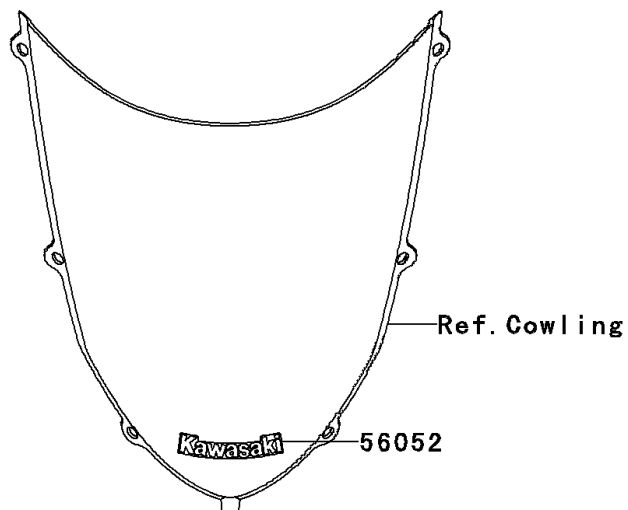

2006 Z750S PARTS DIAGRAM

Decals(Black)

F2861B

2006 Z750S PARTS LIST

Decals(Black)

ITEM NAME	PART NUMBER	QUANTITY
MARK,WINDSHIELD,KAWASAKI (Ref # 56052)	56052-0154	1
MARK,FUEL TANK,KAWASAKI (Ref # 56052A)	56052-0495	1
MARK,TAIL COVER,Z750S (Ref # 56052B)	56052-0538	1