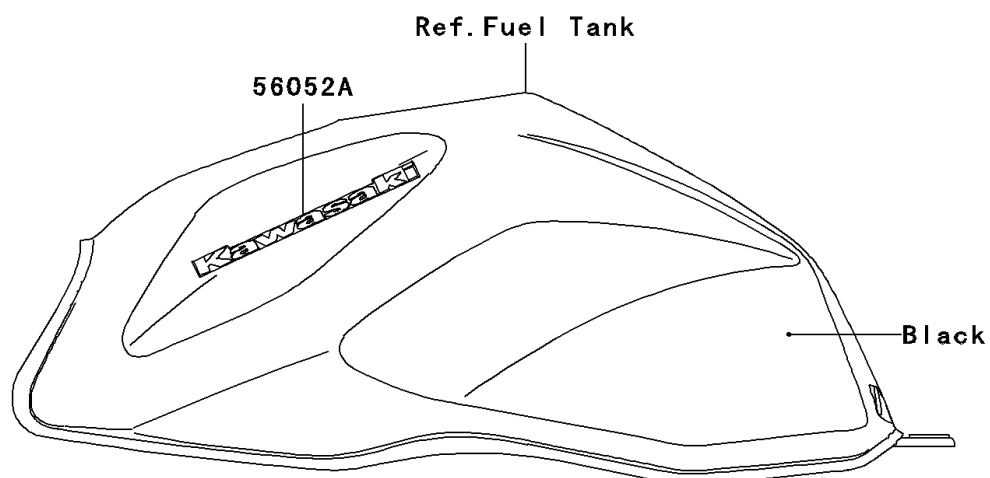

2006 Z750S PARTS DIAGRAM

Decals(Black)

F2861B

2006 Z750S PARTS LIST

Decals(Black)

ITEM NAME	PART NUMBER	QUANTITY
MARK,WINDSHIELD,KAWASAKI (Ref # 56052)	56052-0154	1
MARK,FUEL TANK,KAWASAKI (Ref # 56052A)	56052-0495	1
MARK,TAIL COVER,Z750S (Ref # 56052B)	56052-0538	1