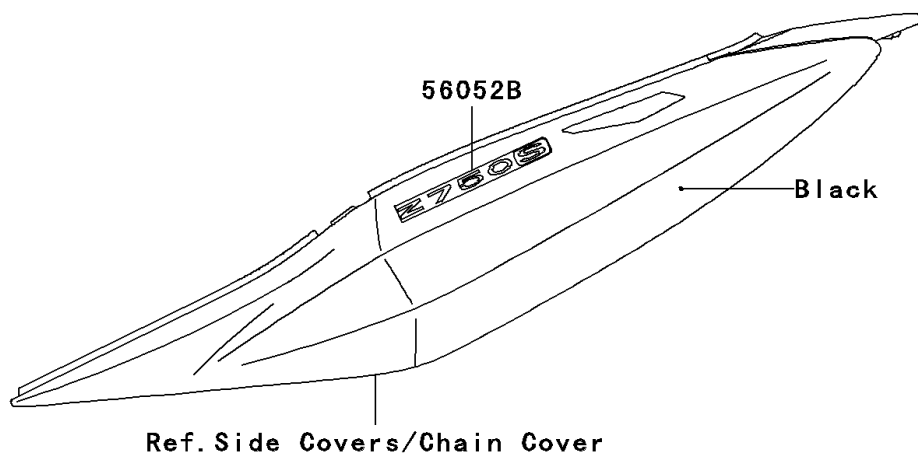

2006 Z750S PARTS DIAGRAM

Decals(Black)

F2861B

2006 Z750S PARTS LIST

Decals(Black)

ITEM NAME	PART NUMBER	QUANTITY
MARK,WINDSHIELD,KAWASAKI (Ref # 56052)	56052-0154	1
MARK,FUEL TANK,KAWASAKI (Ref # 56052A)	56052-0495	1
MARK,TAIL COVER,Z750S (Ref # 56052B)	56052-0538	1