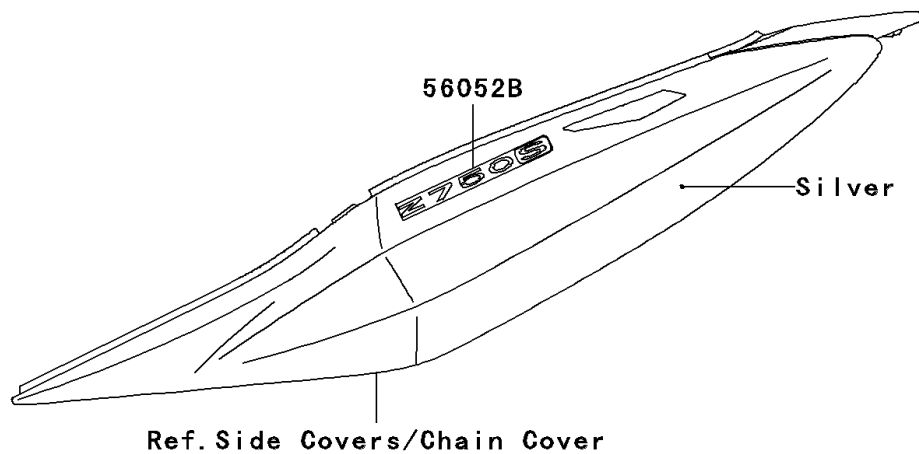

2006 Z750S PARTS DIAGRAM

Decals(Silver)(CN)

F2861A

2006 Z750S PARTS LIST

Decals(Silver)(CN)

ITEM NAME	PART NUMBER	QUANTITY
MARK,WINDSHIELD,KAWASAKI (Ref # 56052)	56052-0154	1
MARK,FUEL TANK,KAWASAKI (Ref # 56052A)	56052-0493	1
MARK,TAIL COVER,Z750S (Ref # 56052B)	56052-0747	1