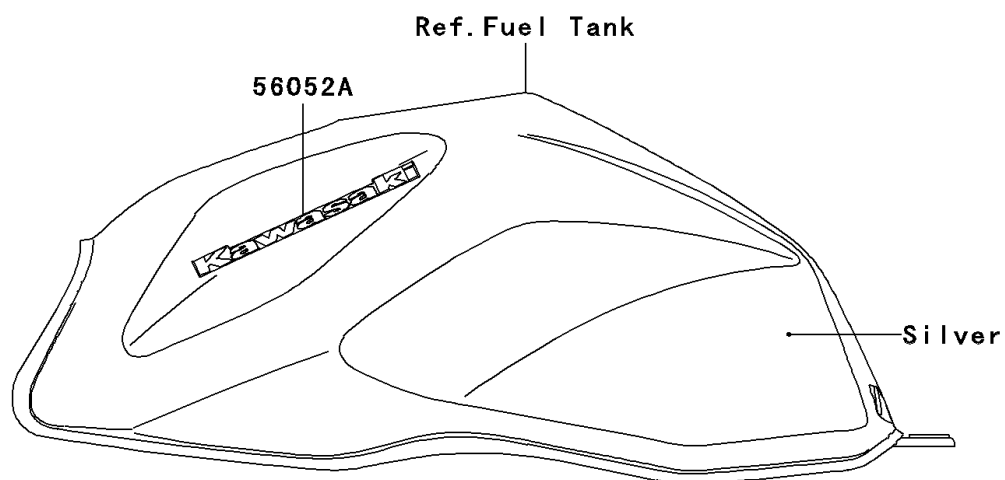

2006 Z750S PARTS DIAGRAM

Decals(Silver)(CN)

F2861A

2006 Z750S PARTS LIST

Decals(Silver)(CN)

ITEM NAME	PART NUMBER	QUANTITY
MARK,WINDSHIELD,KAWASAKI (Ref # 56052)	56052-0154	1
MARK,FUEL TANK,KAWASAKI (Ref # 56052A)	56052-0493	1
MARK,TAIL COVER,Z750S (Ref # 56052B)	56052-0747	1