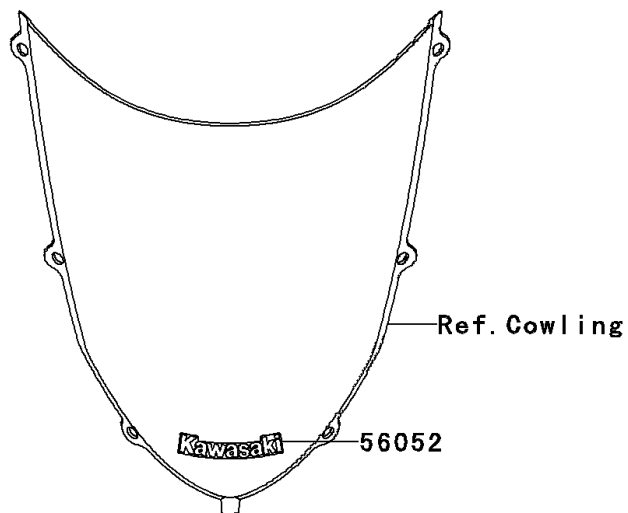

2006 Z750S PARTS DIAGRAM

Decals(Silver)(CN)

F2861A

2006 Z750S PARTS LIST

Decals(Silver)(CN)

ITEM NAME	PART NUMBER	QUANTITY
MARK,WINDSHIELD,KAWASAKI (Ref # 56052)	56052-0154	1
MARK,FUEL TANK,KAWASAKI (Ref # 56052A)	56052-0493	1
MARK,TAIL COVER,Z750S (Ref # 56052B)	56052-0747	1