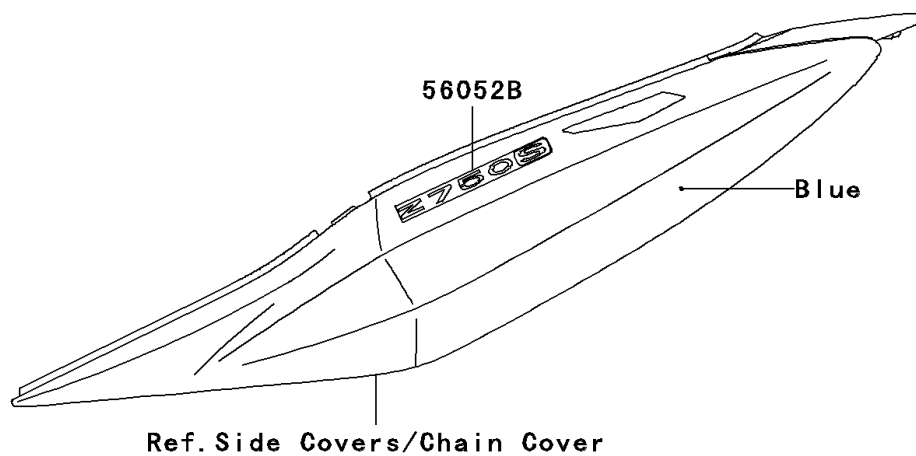

2006 Z750S PARTS DIAGRAM

Decals(Blue)(CN)

F2861

2006 Z750S PARTS LIST

Decals(Blue)(CN)

ITEM NAME	PART NUMBER	QUANTITY
MARK,WINDSHIELD,KAWASAKI (Ref # 56052)	56052-0154	1
MARK,FUEL TANK,KAWASAKI (Ref # 56052A)	56052-0495	1
MARK,TAIL COVER,Z750S (Ref # 56052B)	56052-0748	1