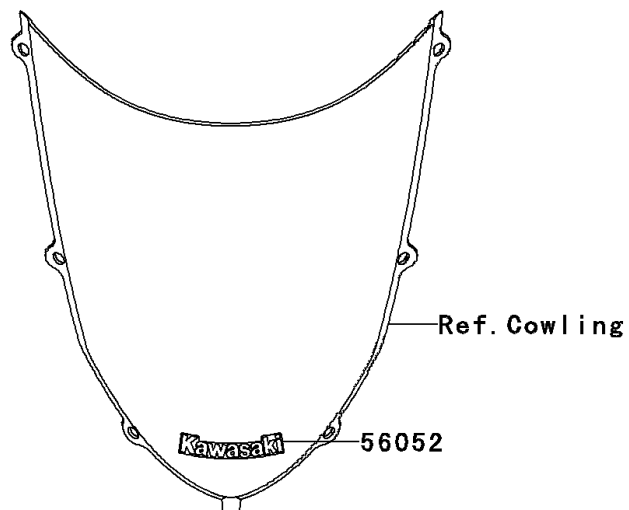

2006 Z750S PARTS DIAGRAM

Decals(Blue)(CN)

F2861

2006 Z750S PARTS LIST

Decals(Blue)(CN)

ITEM NAME	PART NUMBER	QUANTITY
MARK,WINDSHIELD,KAWASAKI (Ref # 56052)	56052-0154	1
MARK,FUEL TANK,KAWASAKI (Ref # 56052A)	56052-0495	1
MARK,TAIL COVER,Z750S (Ref # 56052B)	56052-0748	1