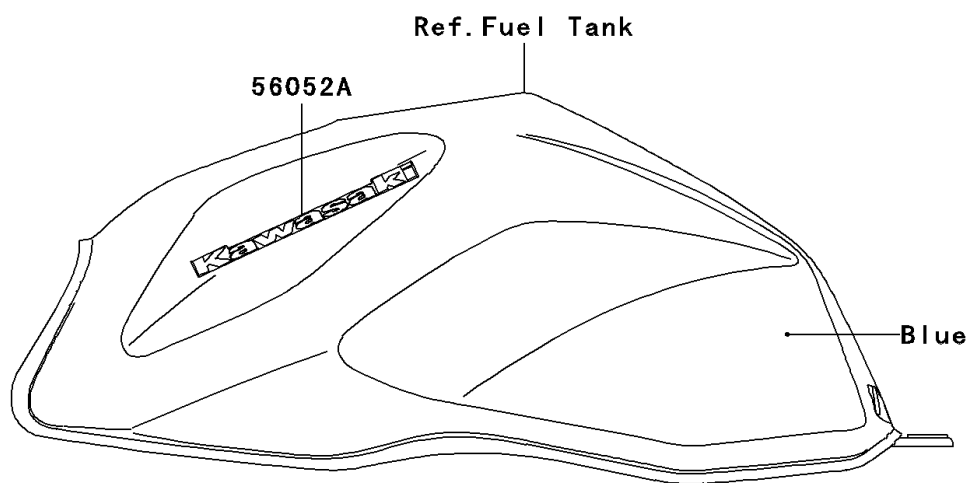

2006 Z750S PARTS DIAGRAM

Decals(Blue)(CN)

F2861

2006 Z750S PARTS LIST

Decals(Blue)(CN)

ITEM NAME	PART NUMBER	QUANTITY
MARK,WINDSHIELD,KAWASAKI (Ref # 56052)	56052-0154	1
MARK,FUEL TANK,KAWASAKI (Ref # 56052A)	56052-0495	1
MARK,TAIL COVER,Z750S (Ref # 56052B)	56052-0748	1