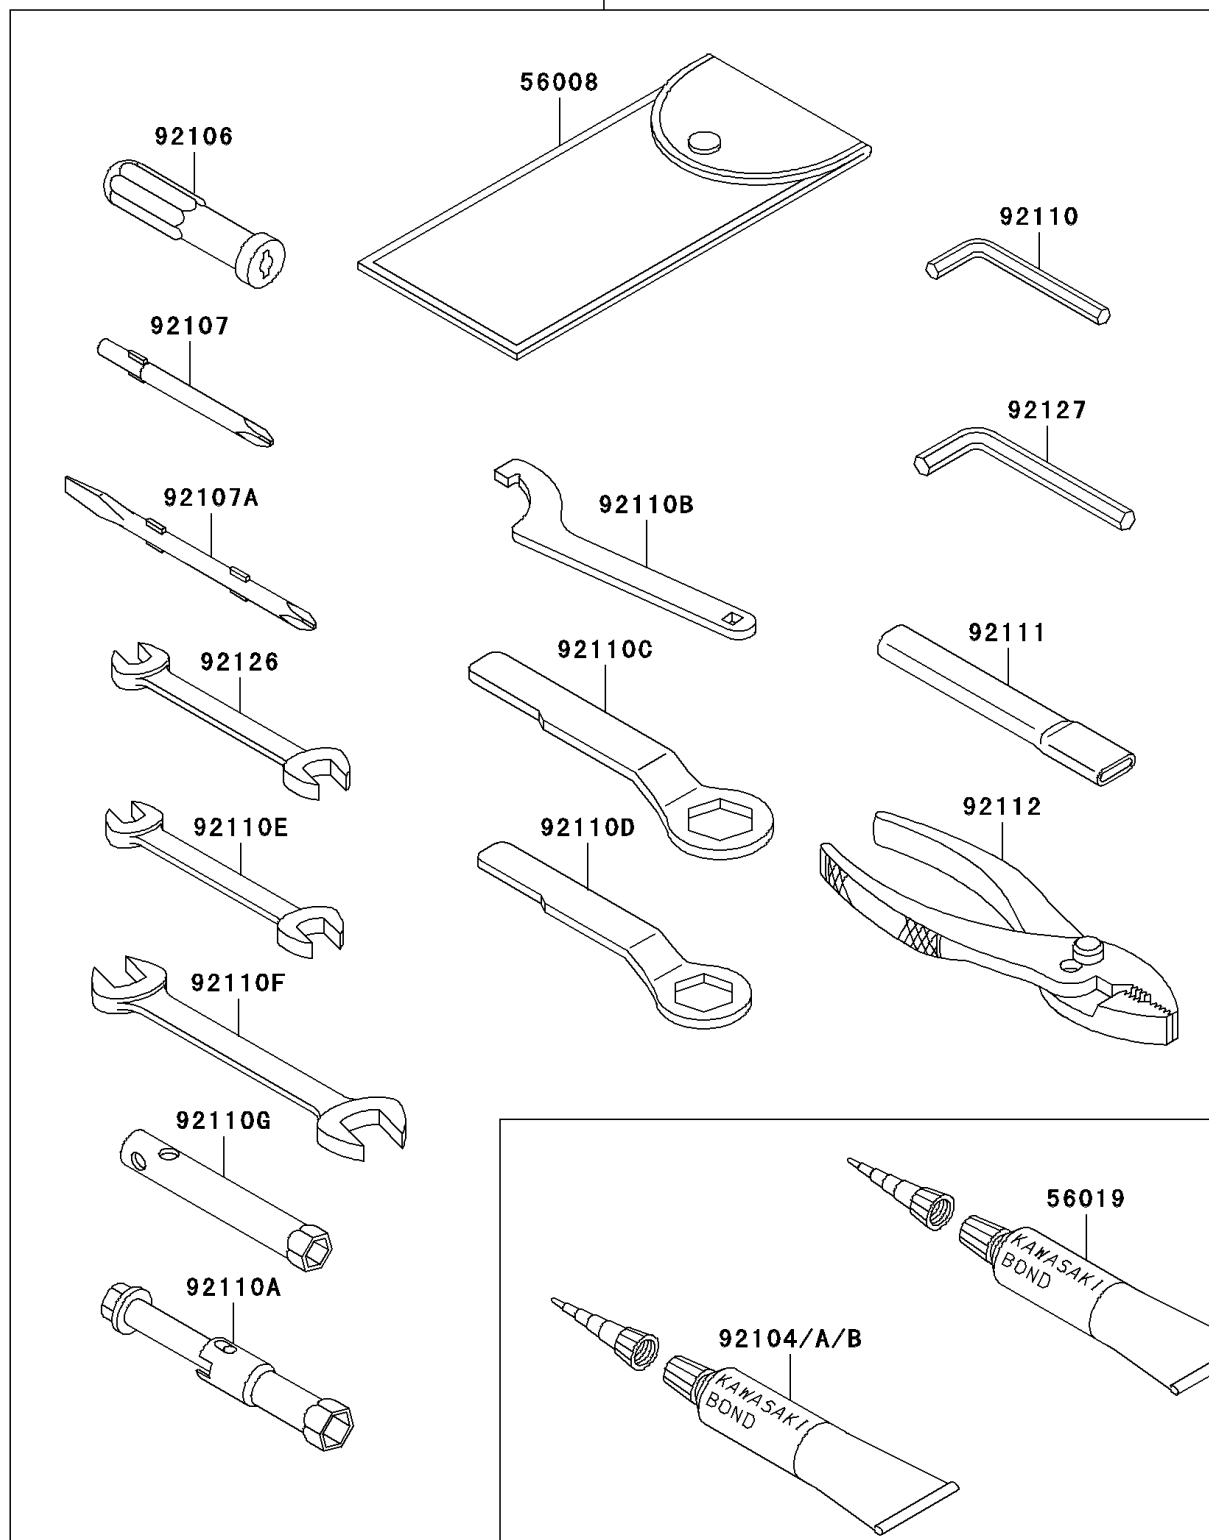

2006 Z750S PARTS DIAGRAM

Owner's Tools

56007

F2810

2006 Z750S PARTS LIST

Owner's Tools

ITEM NAME	PART NUMBER	QUANTITY
TOOL-KIT (Ref # 56007)	56007-0007	1
BAG,TOOL (Ref # 56008)	56008-1075	1
THREE BOND TB1211,HT/RS,WHITE (Ref # 56019)	56019-120	1
GASKET-LIQUID,TB1211F (Ref # 92104)	92104-0004	1
GASKET-LIQUID,BLACK,TB1105 (Ref # 92104A)	92104-1003	1
GASKET-LIQUID,BLACK TB1215B (Ref # 92104B)	92104-1062	1
GRIP-SCREW DRIVER (Ref # 92106)	92106-1001	1
TOOL-DRIVER,#3PHILLIPS (Ref # 92107)	92107-005	1
TOOL-DRIVER,#2PHILLIPS&SLOT (Ref # 92107A)	92107-1051	1
TOOL-WRENCH,ALLEN,5MM (Ref # 92110)	92110-0001	1
TOOL-WRENCH,BOX,16MM (Ref # 92110A)	92110-1132	1
TOOL-WRENCH,HOOK (Ref # 92110B)	92110-1144	1
TOOL-WRENCH,BOX END,27MM (Ref # 92110C)	92110-1147	1
TOOL-WRENCH,BOX END,22MM (Ref # 92110D)	92110-1148	1
TOOL-WRENCH,OPEN END,10X12 (Ref # 92110E)	92110-1152	1
TOOL-WRENCH,OPEN END,14X17 (Ref # 92110F)	92110-1153	1
TOOL-WRENCH,BOX,10MM (Ref # 92110G)	92110-1156	1
TOOL-BAR,BOX END WRENCH (Ref # 92111)	92111-1051	1
TOOL-PLIERS (Ref # 92112)	92112-1001	1
TOOL-WRENCH,OPEN END,8X10 (Ref # 92126)	92126-004	1
TOOL-WRENCH,ALLEN,6MM (Ref # 92127)	92127-003	1