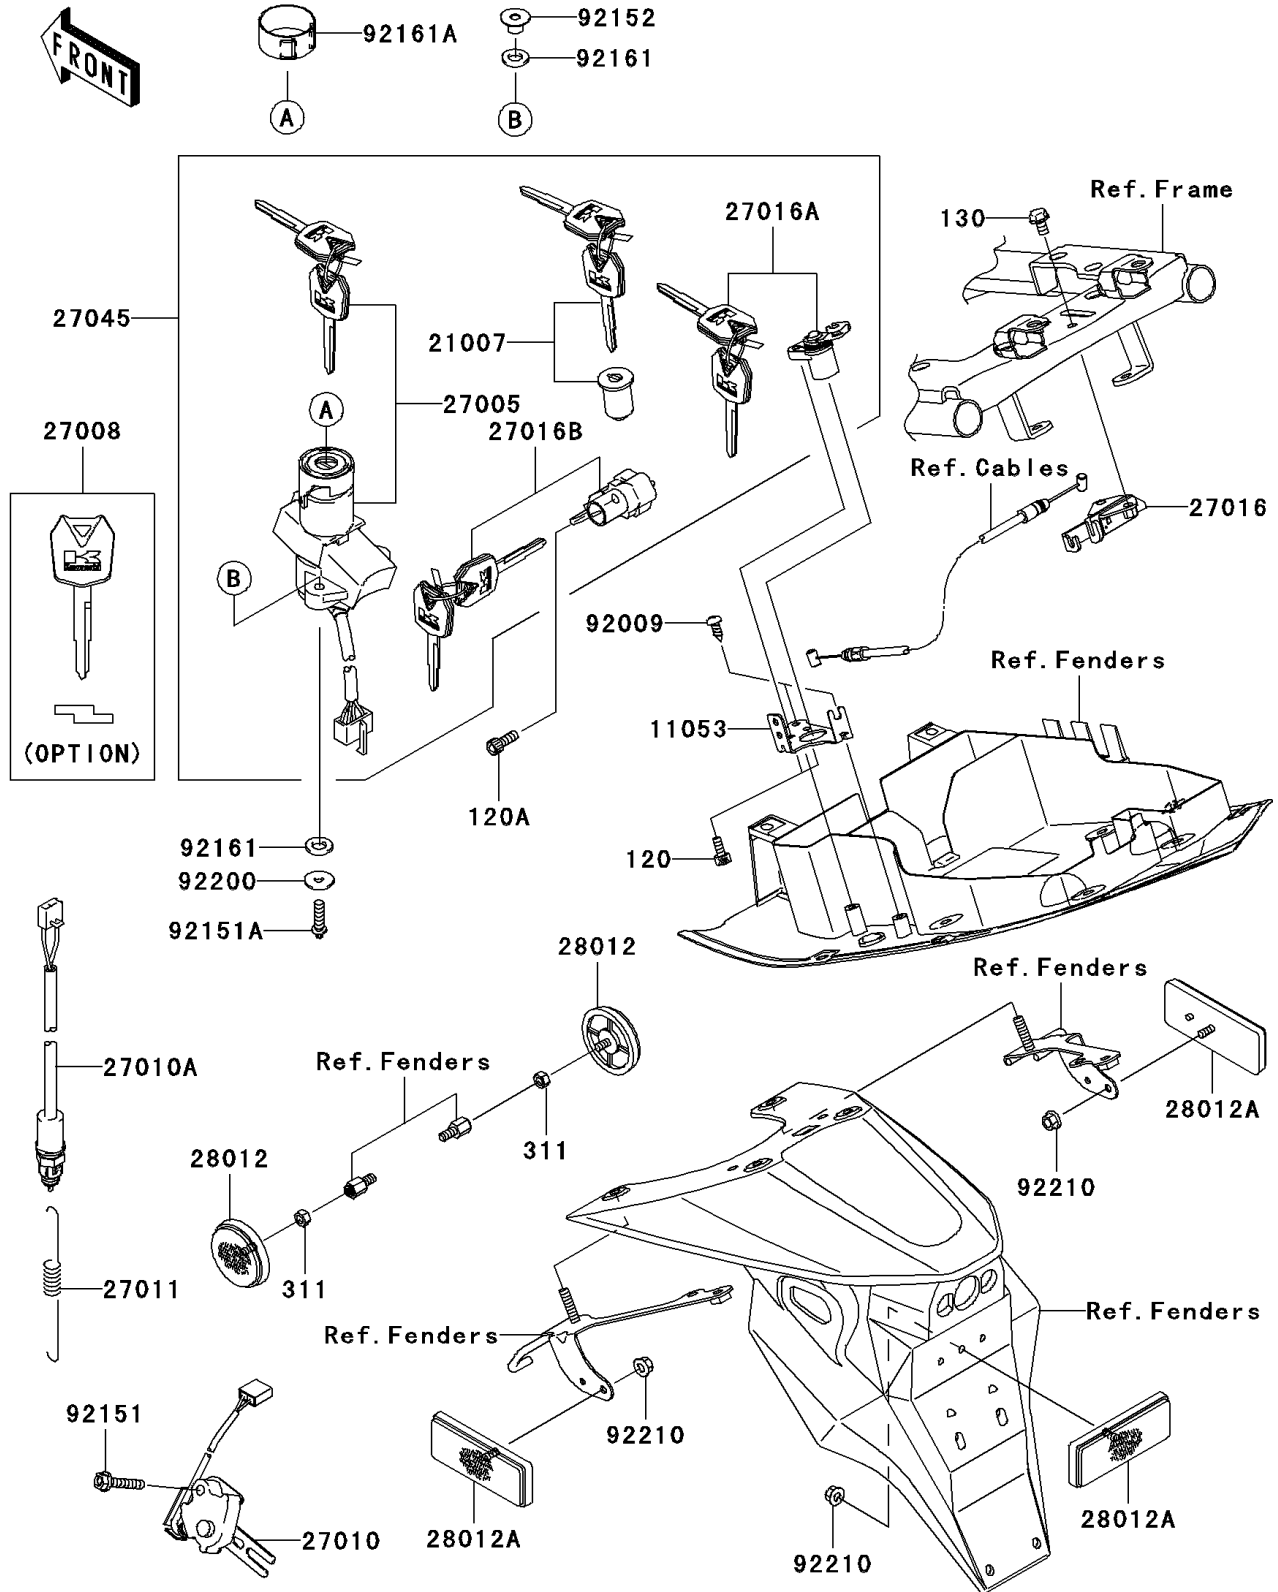

2006 Z750S PARTS DIAGRAM

Ignition Switch/Locks/Reflectors

F2770

2006 Z750S PARTS LIST

Ignition Switch/Locks/Reflectors

ITEM NAME	PART NUMBER	QUANTITY
BOLT-SOCKET,5X12 (Ref # 120)	120S0512	1
BOLT-SOCKET,6X16 (Ref # 120A)	120W0616	1
BOLT-FLANGED,6X12 (Ref # 130)	130J0612	1
NUT-HEX (Ref # 311)	311L0500	1
BRACKET,SEAT LOCK (Ref # 11053)	11053-1520	1
ROTOR,LOCK,TANK CAP (Ref # 21007)	21007-5057	1
SWITCH-ASSY-IGNITION (Ref # 27005)	27005-5135	1
KEY-LOCK,BLANK (Ref # 27008)	27008-0030	1
SWITCH,SIDE STAND (Ref # 27010)	27010-1470	1
SWITCH,REAR BRAKE (Ref # 27010A)	27010-1479	1
SPRING,BRAKE LAMP SWITCH (Ref # 27011)	27011-021	1
LOCK-ASSY,SEAT STRIKER (Ref # 27016)	27016-1115	1
LOCK-ASSY,SEAT (Ref # 27016A)	27016-5309	1
LOCK-ASSY,HELMET (Ref # 27016B)	27016-5326	1
SWITCH-ASSY (Ref # 27045)	27045-5310	1
REFLECTOR-REFLEX,FR (Ref # 28012)	28012-016	1
REFLECTOR-REFLEX (Ref # 28012A)	28012-1077	1
SCREW,TAPPING,5X12,BLACK (Ref # 92009)	92009-1138	1
BOLT,FLANGED,6X30 (Ref # 92151)	92151-1216	1
BOLT,TORX,6X22 (Ref # 92151A)	92151-1946	1
COLLAR (Ref # 92152)	92152-0352	1
DAMPER,IGNITION SWITCH (Ref # 92161)	92161-0240	1
DAMPER,IGNITION SWITCH (Ref # 92161A)	92161-0257	1
WASHER,6X20X1.6 (Ref # 92200)	92200-0212	1
NUT,FLANGED,5MM (Ref # 92210)	92210-0007	1