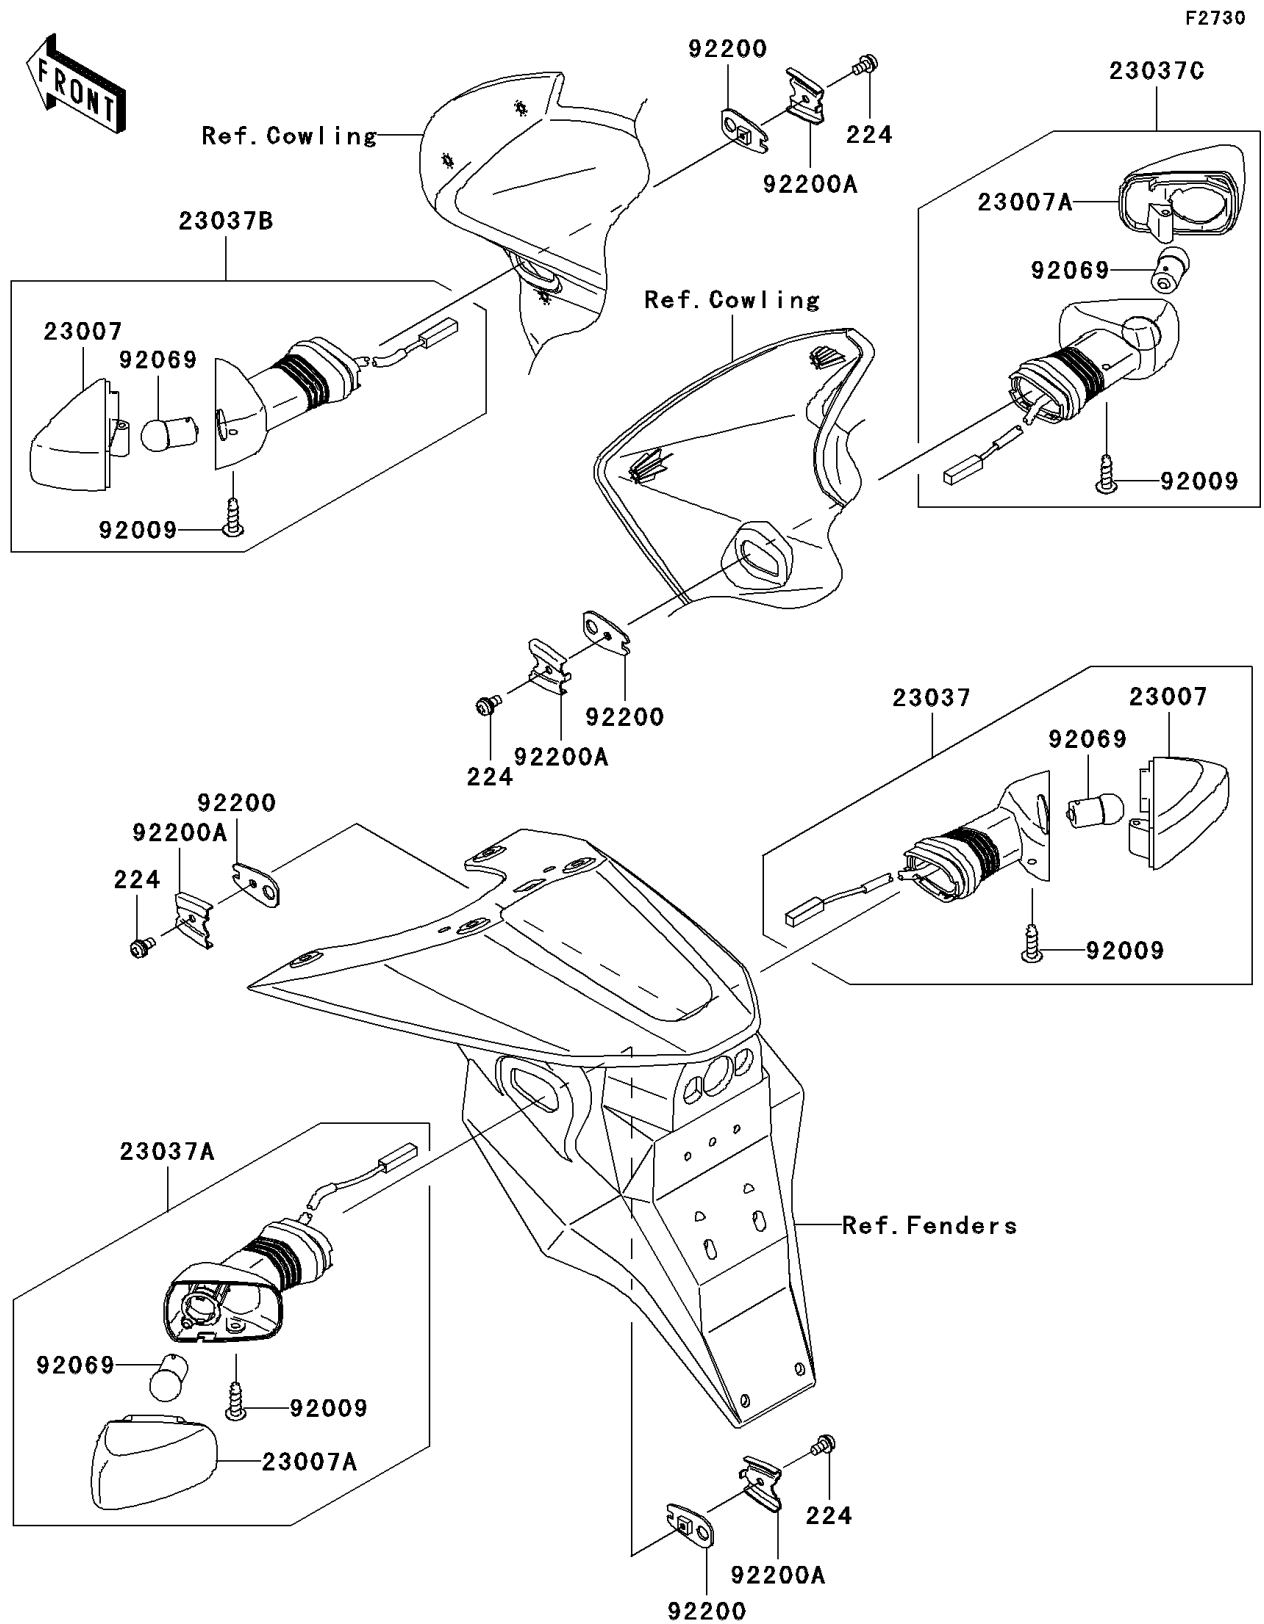

2006 Z750S PARTS DIAGRAM

Turn Signals

2006 Z750S PARTS LIST

Turn Signals

ITEM NAME	PART NUMBER	QUANTITY
SCREW-PAN-WP-CROS,4X8 (Ref # 224)	224C0408	1
LENS-COMP,SIGNAL LAMP (Ref # 23007)	23007-0039	1
LENS-COMP,SIGNAL LAMP (Ref # 23007A)	23007-0040	1
LAMP-ASSY-SIGNAL,RR,RH (Ref # 23037)	23037-0061	1
LAMP-ASSY-SIGNAL,RR,LH (Ref # 23037A)	23037-0062	1
LAMP-ASSY-SIGNAL,FR,LH (Ref # 23037B)	23037-0068	1
LAMP-ASSY-SIGNAL,FR,RH (Ref # 23037C)	23037-0069	1
SCREW,4X16,BLACK (Ref # 92009)	92009-1158	1
BULB,12V 10W (Ref # 92069)	92069-0003	1
WASHER,SIGNAL LAMP (Ref # 92200)	92200-0164	1
WASHER,SIGNAL LAMP (Ref # 92200A)	92200-0165	1