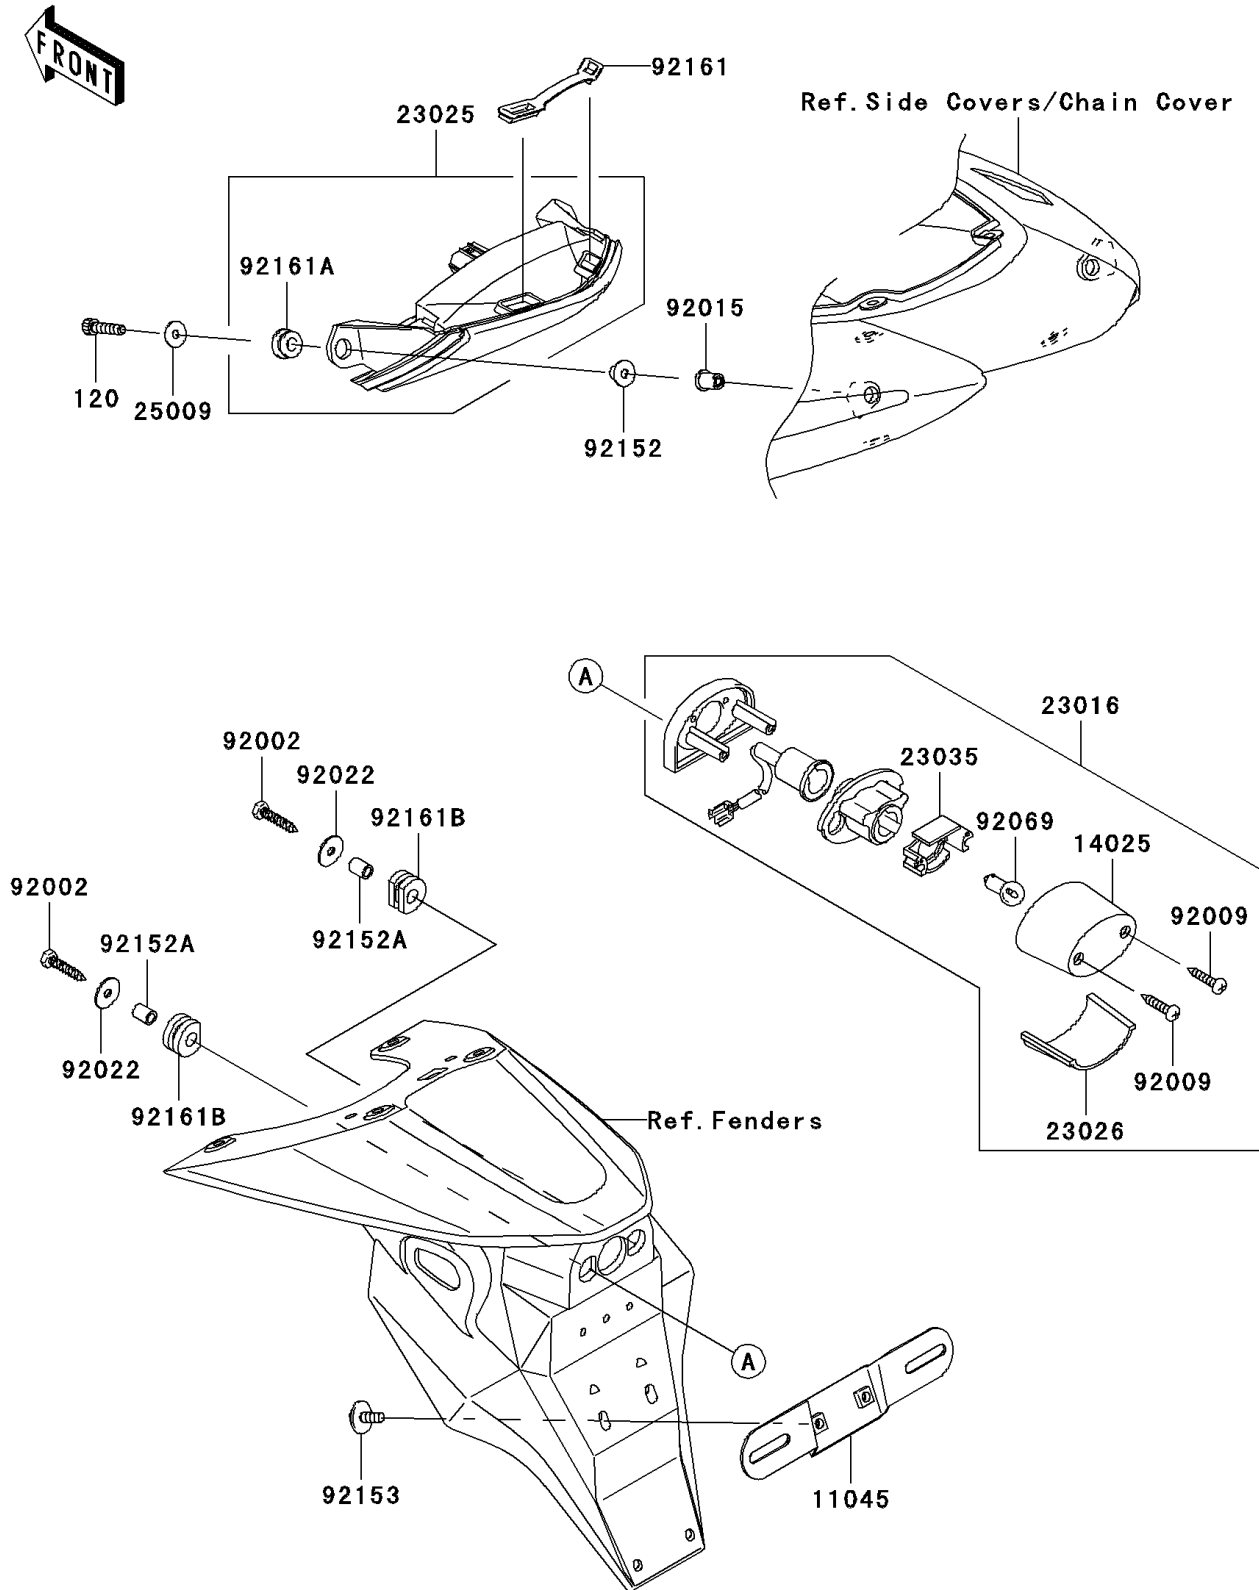

2006 Z750S PARTS DIAGRAM

Taillight(s)

F2720

2006 Z750S PARTS LIST

Taillight(s)

ITEM NAME	PART NUMBER	QUANTITY
BOLT-SOCKET,5X22 (Ref # 120)	120W0522	1
BRACKET,LICENSE (Ref # 11045)	11045-1387	1
COVER,LICENSE LAMP (Ref # 14025)	14025-1725	1
LAMP-ASSY,LICENSE (Ref # 23016)	23016-1200	1
LAMP-TAIL (Ref # 23025)	23025-0014	1
LENS,LICENSE LAMP (Ref # 23026)	23026-1064	1
REFLECTOR-LAMP,LICENSE (Ref # 23035)	23035-1066	1
WASHER,5.2X16X1.2 (Ref # 25009)	25009-004	1
BOLT,TAPPING,5X25 (Ref # 92002)	92002-1831	1
SCREW,TAPPING,4X20 (Ref # 92009)	92009-1378	1
NUT,WELL,5MM (Ref # 92015)	92015-1757	1
WASHER,5.5X20X1.2 (Ref # 92022)	92022-1581	1
BULB,12V 5W (Ref # 92069)	92069-1055	1
COLLAR (Ref # 92152)	92152-0092	1
COLLAR,6X9X11.5 (Ref # 92152A)	92152-1458	1
BOLT,6X16 (Ref # 92153)	92153-0684	1
DAMPER,TAIL LAMP (Ref # 92161)	92161-0191	1
DAMPER (Ref # 92161A)	92161-1188	1
DAMPER (Ref # 92161B)	92161-1313	1