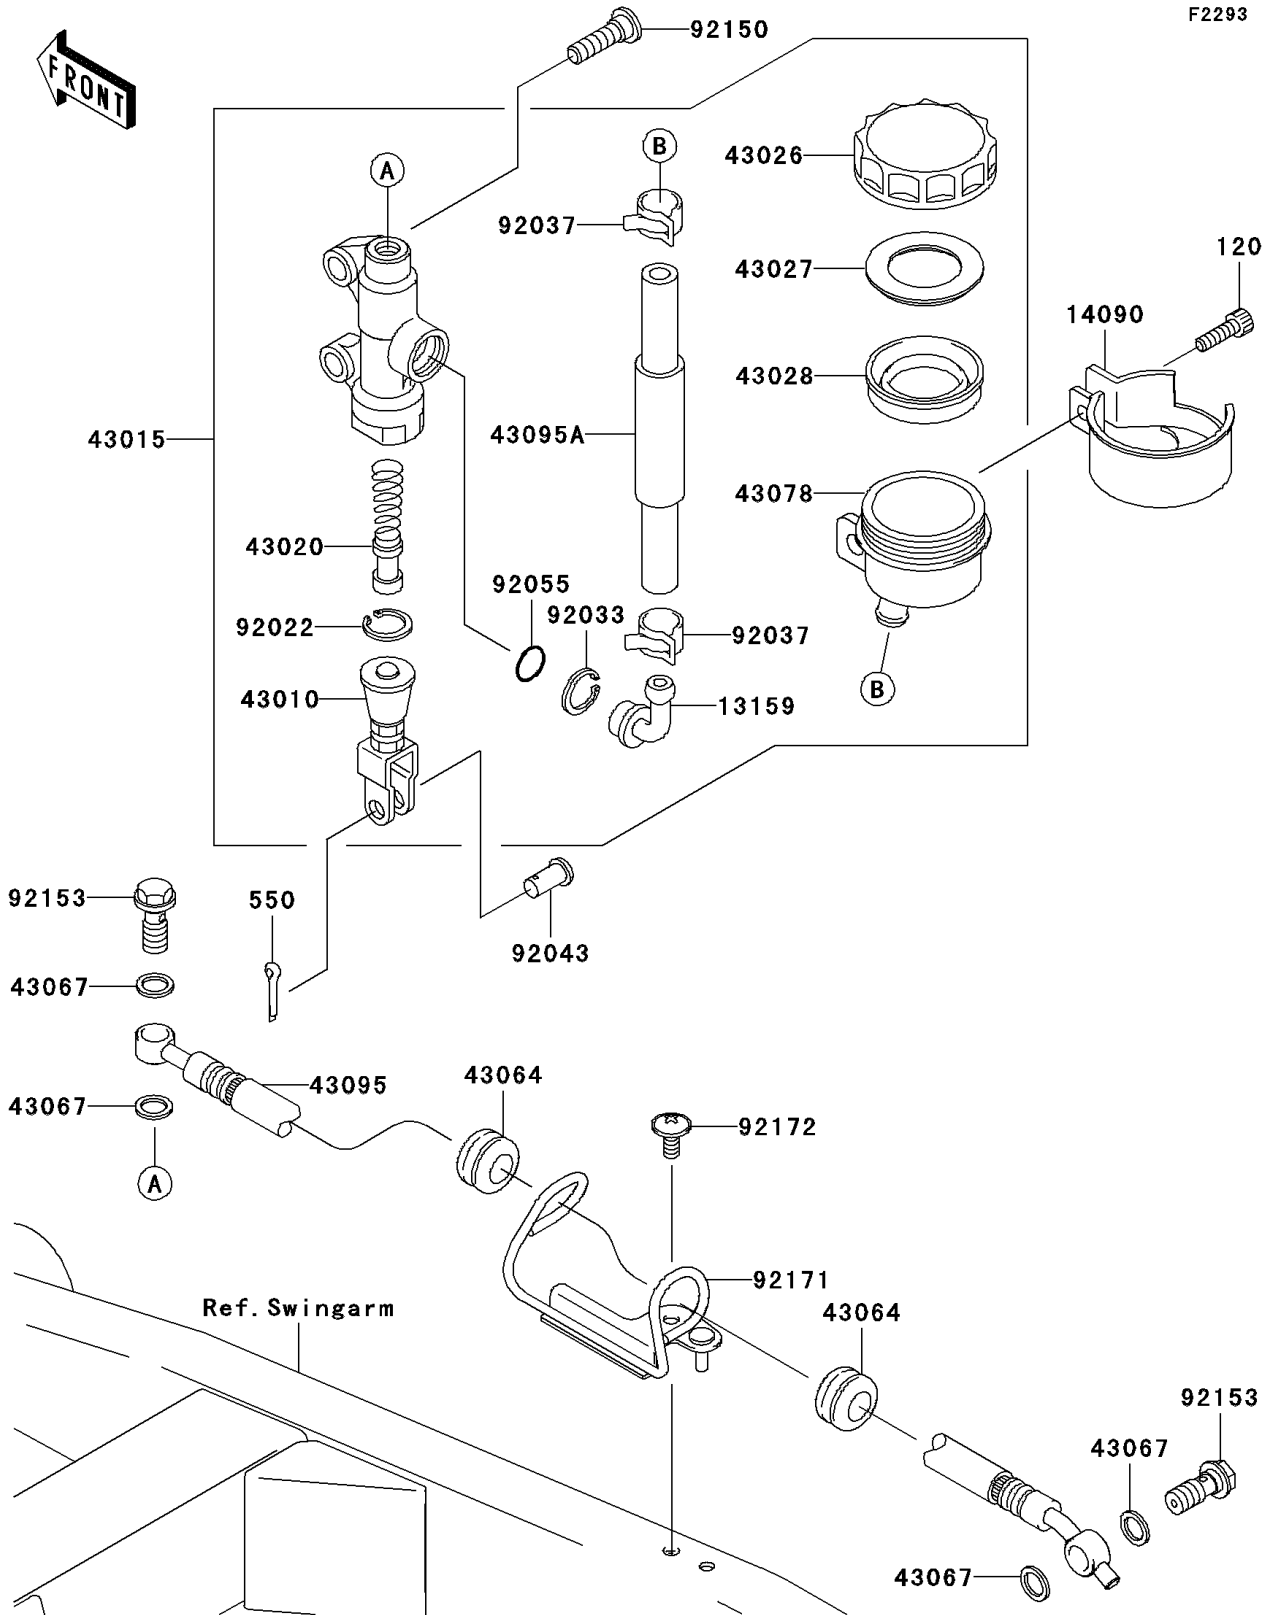

2006 Z750S PARTS DIAGRAM

Rear Master Cylinder

2006 Z750S PARTS LIST

Rear Master Cylinder

ITEM NAME	PART NUMBER	QUANTITY
BOLT-SOCKET,6X20 (Ref # 120)	120S0620	1
PIN-COTTER,2.0X15 (Ref # 550)	550D2015	1
CONNECTOR,RR MASTER CYLINDER (Ref # 13159)	13159-1052	1
COVER,RESERVOIR TANK (Ref # 14090)	14090-1482	1
ROD-ASSY-BRAKE (Ref # 43010)	43010-1062	1
CYLINDER-ASSY-MASTER,RR (Ref # 43015)	43015-1706	1
PISTON-COMP-BRAKE (Ref # 43020)	43020-1094	1
CAP-BRAKE (Ref # 43026)	43026-1051	1
PLATE-DIAPHRAGM (Ref # 43027)	43027-1051	1
DIAPHRAGM,MASTER CYLINDER (Ref # 43028)	43028-1057	1
GROMMET,HOSE CLAMP (Ref # 43064)	43064-006	1
WASHER,10.5X15X1.5 (Ref # 43067)	43067-001	1
RESERVOIR,RR MASTER CYLINDER (Ref # 43078)	43078-1165	1
HOSE-BRAKE,RR (Ref # 43095)	43095-0117	1
HOSE-BRAKE,RR MASTER CYLINDER (Ref # 43095A)	43095-1292	1
WASHER,CIRCRIP (Ref # 92022)	92022-1601	1
RING-SNAP,20.5MM (Ref # 92033)	92033-1186	1
CLAMP,BRAKE HOSE (Ref # 92037)	92037-1547	1
PIN,8MM (Ref # 92043)	92043-1303	1
RING-O,MASTER CYLINDER (Ref # 92055)	92055-1251	1
BOLT,SOCKET,8X30 (Ref # 92150)	92150-1843	1
BOLT,OIL,L=23 (Ref # 92153)	92153-0627	1
CLAMP,BRAKE HOSE (Ref # 92171)	92171-0489	1
SCREW,6X14 (Ref # 92172)	92172-0004	1