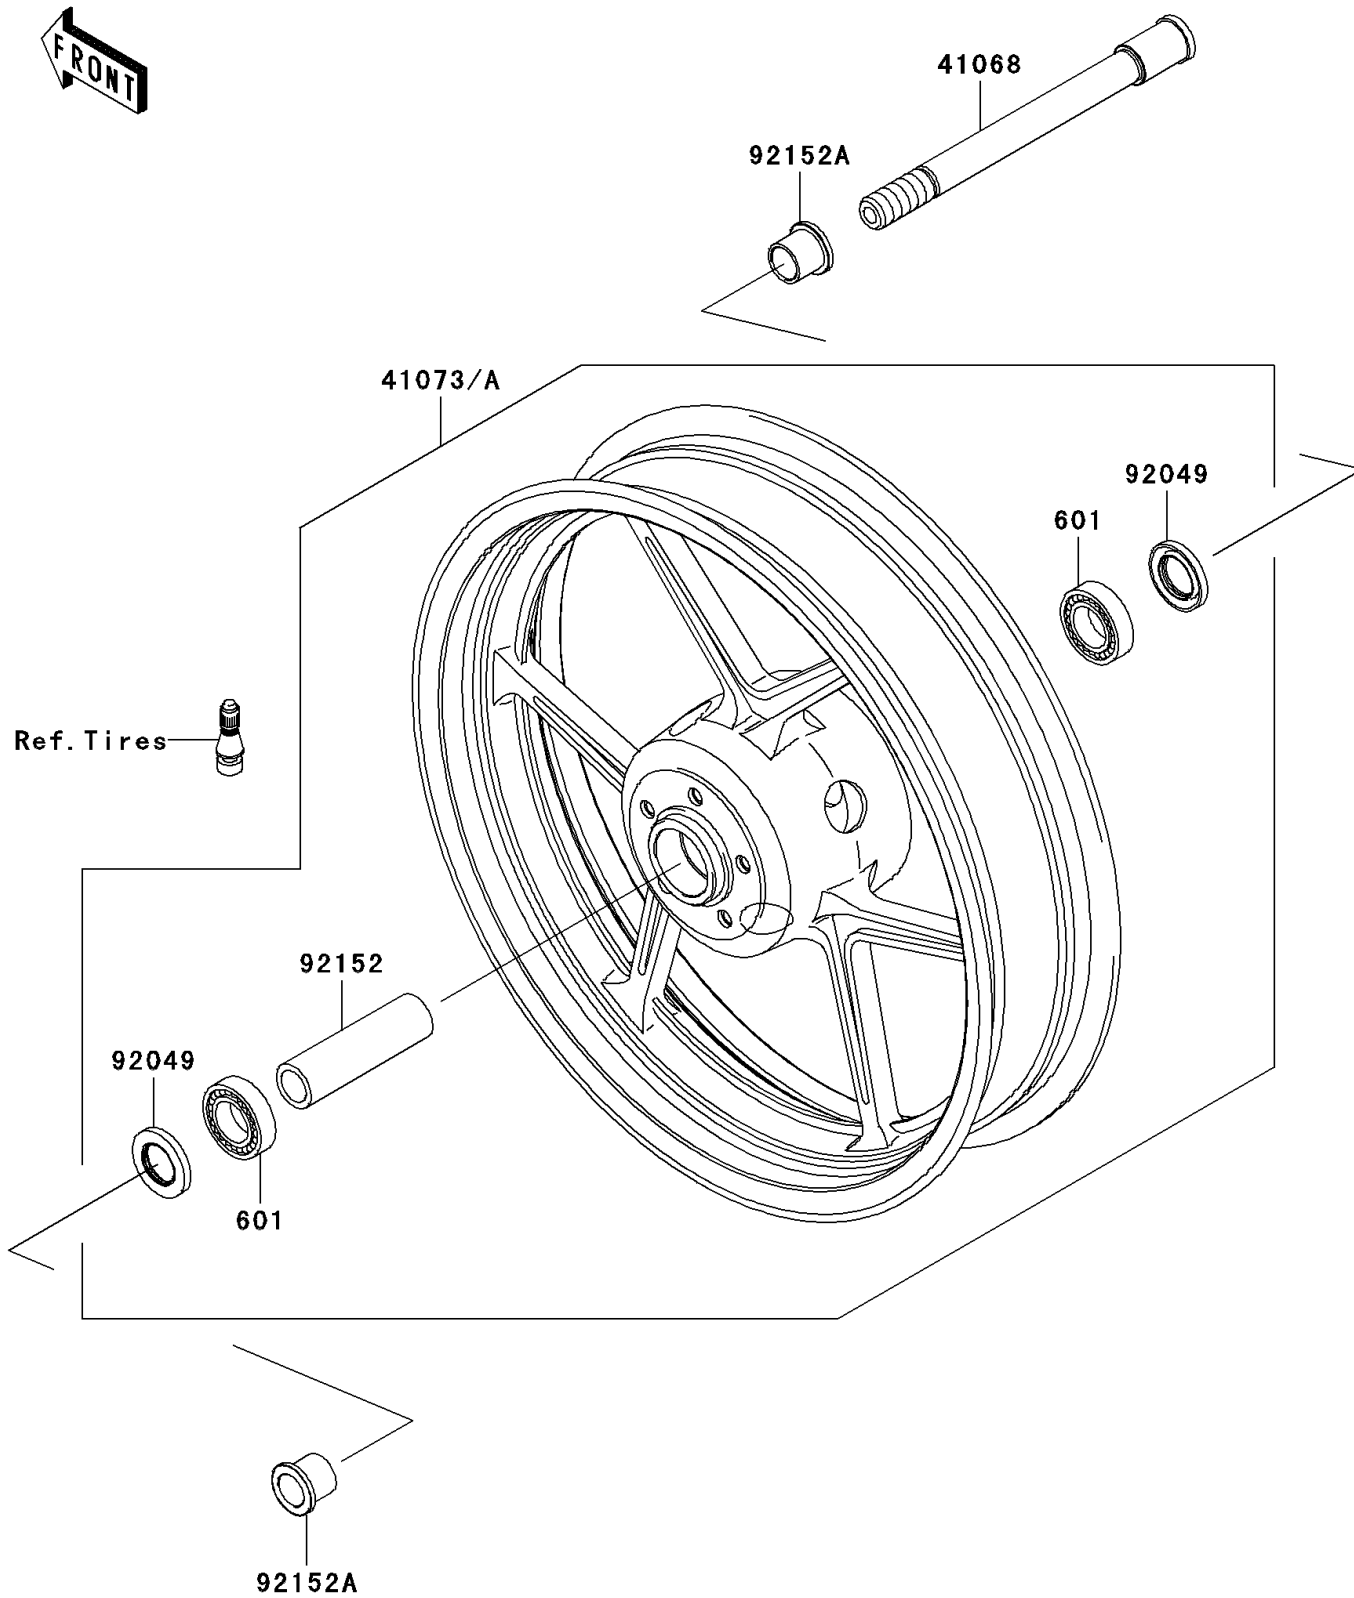

2006 Z750S PARTS DIAGRAM

Front Wheel

F2230

2006 Z750S PARTS LIST

Front Wheel

ITEM NAME	PART NUMBER	QUANTITY
BEARING-BALL,#6004UUC3 (Ref # 601)	601B6004UU	1
AXLE,FR (Ref # 41068)	41068-0038	1
WHEEL-ASSY,FR,GRAYSTONE (Ref # 41073A)	41073-0015-2A	1
SEAL-OIL,BJNC2 25425 (Ref # 92049)	92049-1203	1
COLLAR,FR HUB,L=98 (Ref # 92152)	92152-0068	1
COLLAR,FR AXLE,L=24 (Ref # 92152A)	92152-0069	1
WHEEL-ASSY,FR,SILVER (Ref # 41073)	41073-0015-V5	1