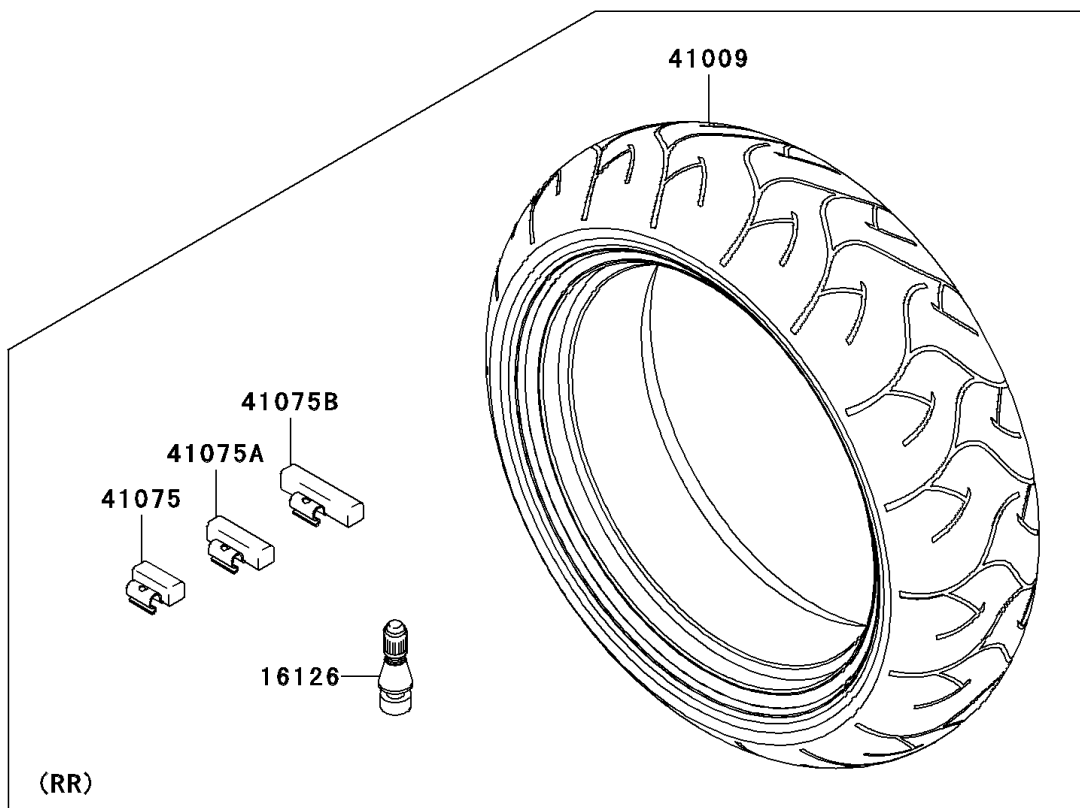

2006 Z750S PARTS DIAGRAM

Tires

F2210

2006 Z750S PARTS LIST

Tires

| ITEM NAME | PART NUMBER | QUANTITY |
|---|-------------|----------|
| VALVE,TIRE (Ref # 16126) | 16126-1140 | 1 |
| TIRE,RR,180/55ZR17(73W),BT012R (Ref # 41009) | 41009-0018 | 1 |
| TIRE,FR,120/70ZR17(58W),BT019F (Ref # 41009A) | 41009-0082 | 1 |
| BALANCER-WHEEL,10G,SILVER (Ref # 41075) | 41075-0007 | 1 |
| BALANCER-WHEEL,20G,SILVER (Ref # 41075A) | 41075-0008 | 1 |
| BALANCER-WHEEL,30G,SILVER (Ref # 41075B) | 41075-0009 | 1 |