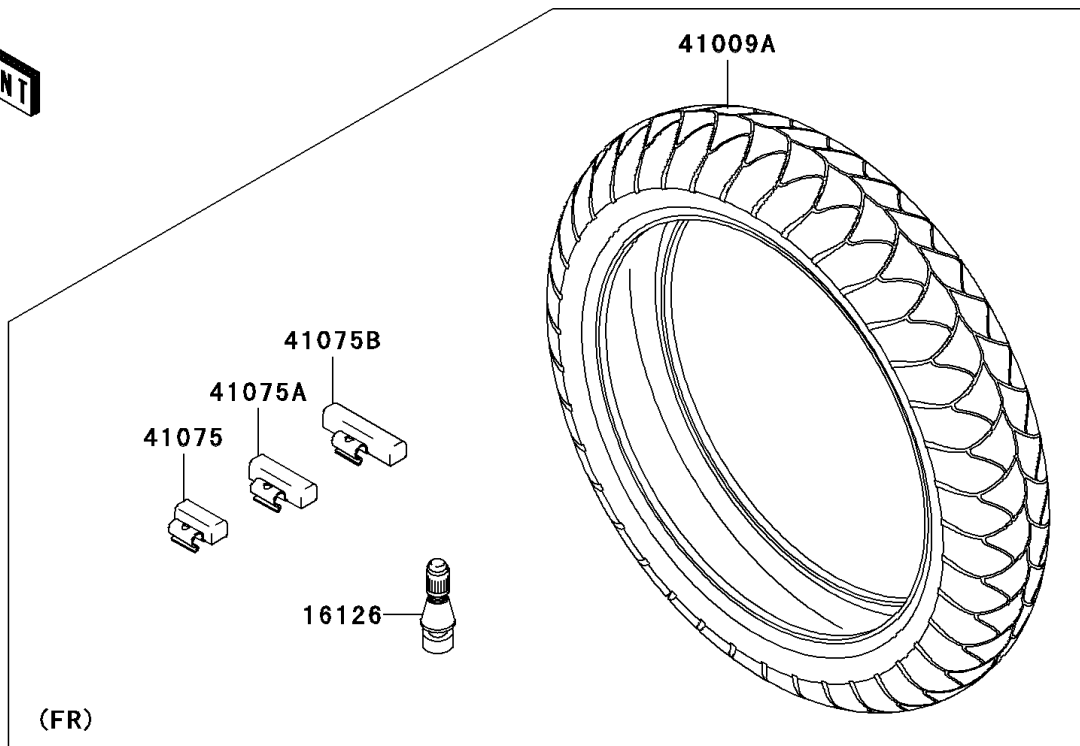

2006 Z750S PARTS DIAGRAM

Tires

F2210

2006 Z750S PARTS LIST

Tires

| ITEM NAME | PART NUMBER | QUANTITY |
|---|-------------|----------|
| VALVE,TIRE (Ref # 16126) | 16126-1140 | 1 |
| TIRE,RR,180/55ZR17(73W),BT012R (Ref # 41009) | 41009-0018 | 1 |
| TIRE,FR,120/70ZR17(58W),BT019F (Ref # 41009A) | 41009-0082 | 1 |
| BALANCER-WHEEL,10G,SILVER (Ref # 41075) | 41075-0007 | 1 |
| BALANCER-WHEEL,20G,SILVER (Ref # 41075A) | 41075-0008 | 1 |
| BALANCER-WHEEL,30G,SILVER (Ref # 41075B) | 41075-0009 | 1 |