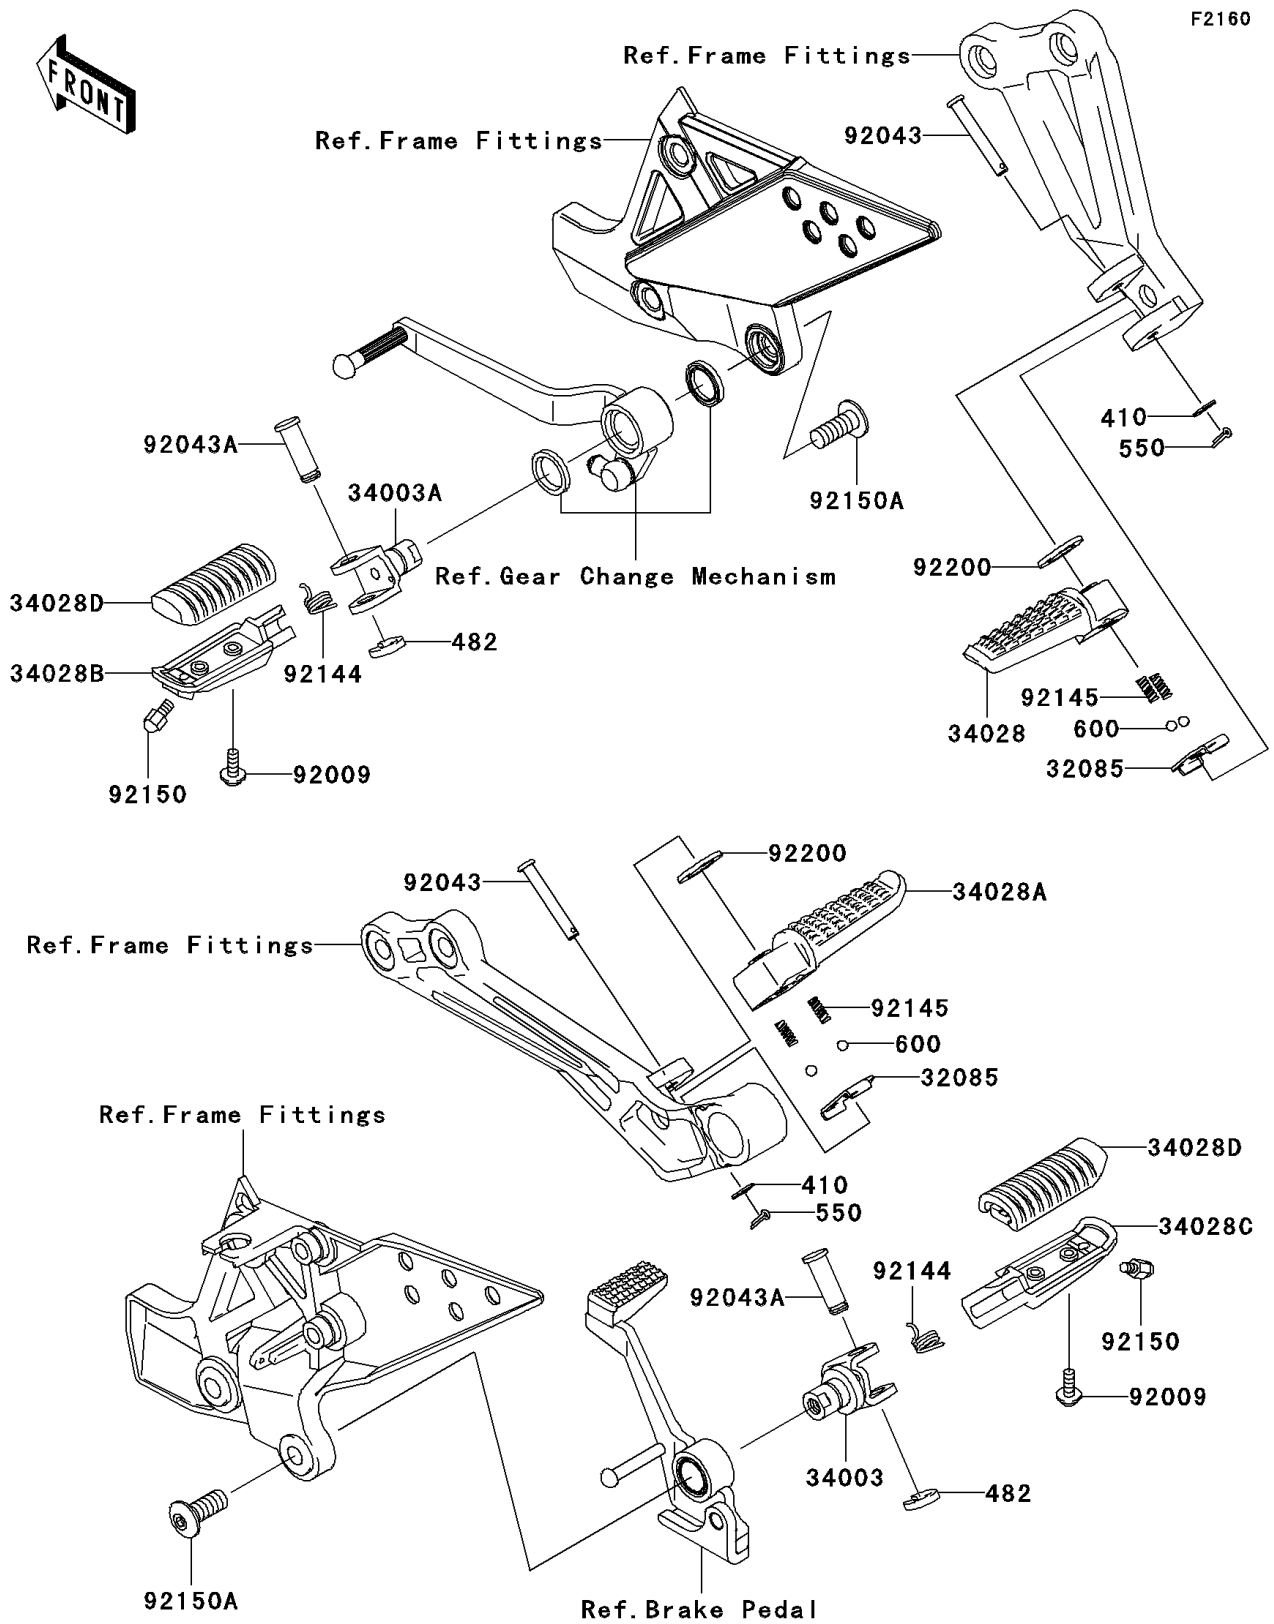

## 2006 Z750S PARTS DIAGRAM

Footrests

## 2006 Z750S PARTS LIST

Footrests

ITEM NAME	PART NUMBER	QUANTITY
WASHER-PLAIN-SMALL,6MM (Ref # 410)	410B0600	1
CIRCLIP-TYPE-E,10MM (Ref # 482)	482L0100	1
PIN-COTTER (Ref # 550)	550D2512	1
BALL-STEEL,1/4" (Ref # 600)	600A0800	1
STOPPER,REAR STEP (Ref # 32085)	32085-0047	1
HOLDER-STEP,FR,RH (Ref # 34003)	34003-0025	1
HOLDER-STEP (Ref # 34003A)	34003-1474	1
STEP,RR,LH (Ref # 34028)	34028-0004	1
STEP,RR,RH (Ref # 34028A)	34028-0005	1
STEP,FR,LH (Ref # 34028B)	34028-1428	1
STEP,FR,RH (Ref # 34028C)	34028-1429	1
STEP,FR,RUBBER (Ref # 34028D)	34028-1430	1
SCREW,5X14 (Ref # 92009)	92009-1404	1
PIN,6X43 (Ref # 92043)	92043-0019	1
PIN,12X37 (Ref # 92043A)	92043-1641	1
SPRING,STEP RETURN (Ref # 92144)	92144-1567	1
SPRING (Ref # 92145)	92145-1319	1
BOLT,BANK SENSOR (Ref # 92150)	92150-1114	1
BOLT,SOCKET,10X25 (Ref # 92150A)	92150-1268	1
WASHER,16X26X2.3 (Ref # 92200)	92200-0043	1