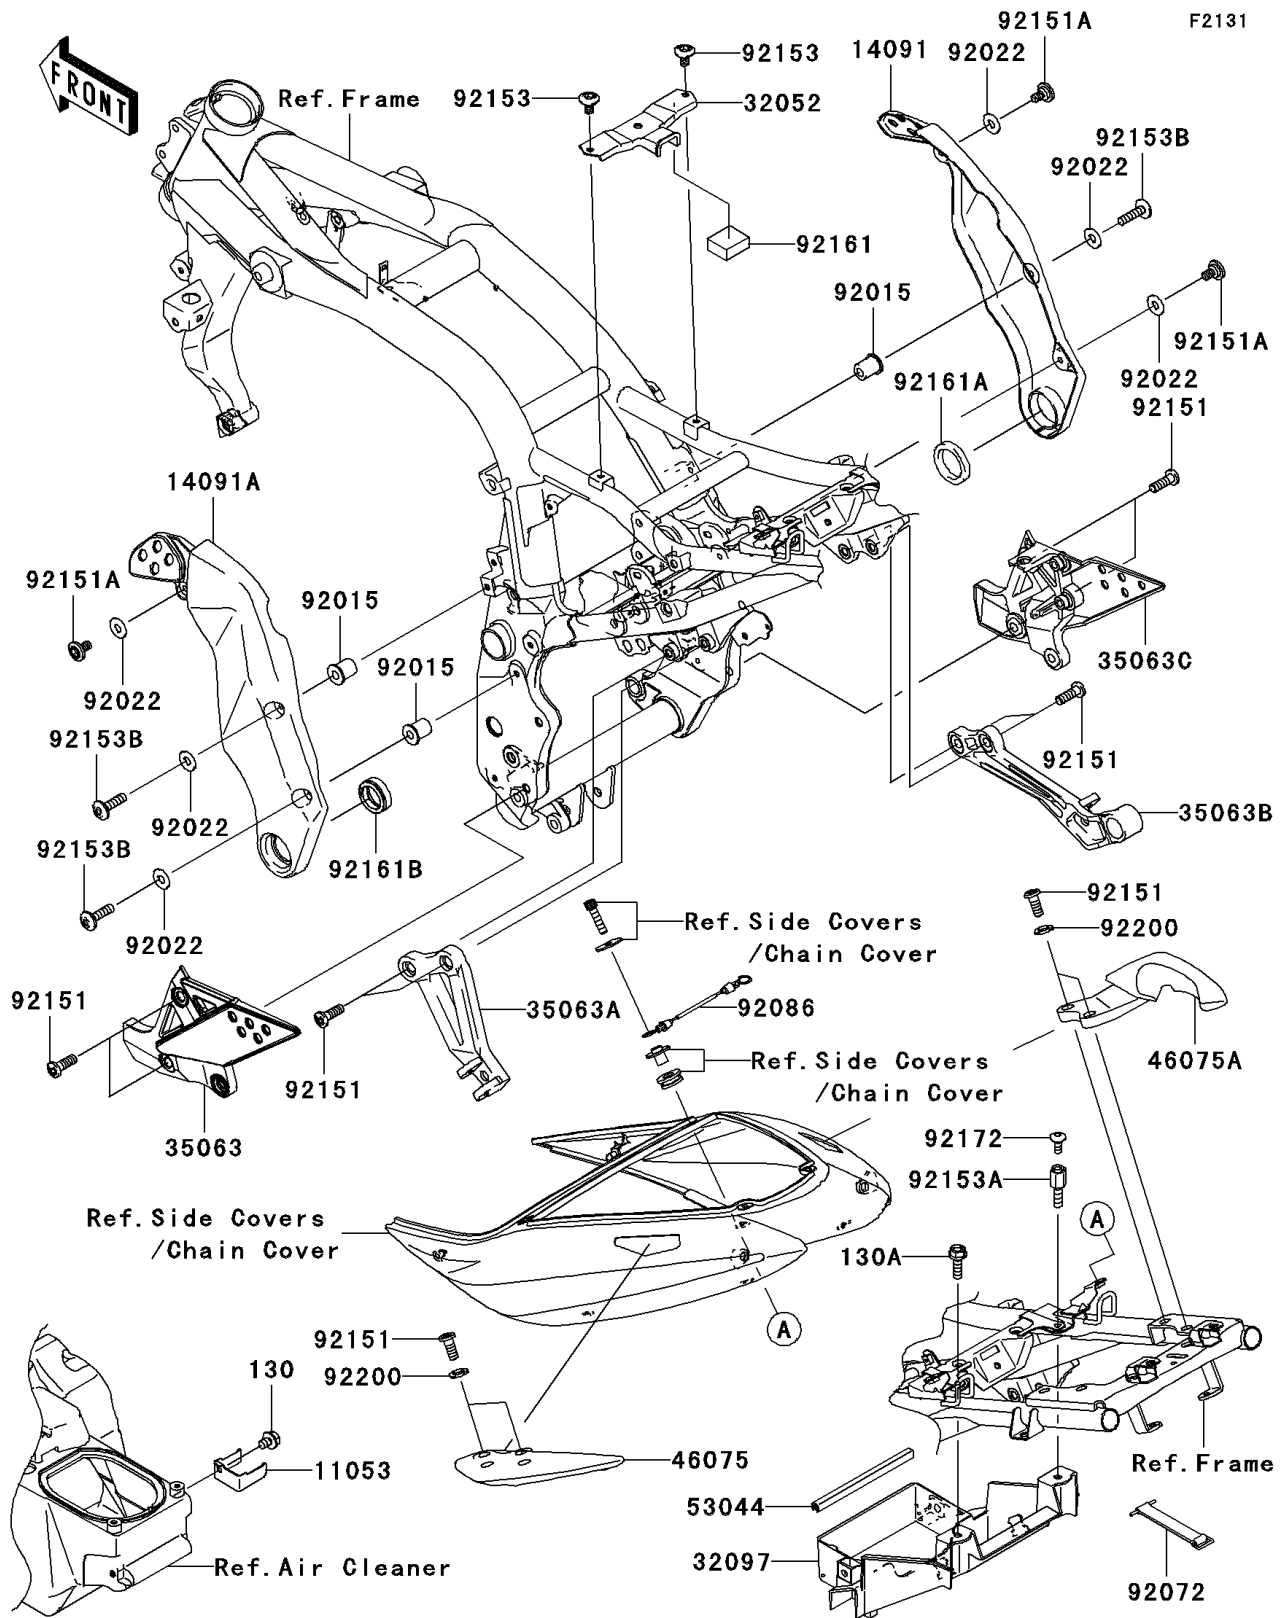

2006 Z750S PARTS DIAGRAM

Frame Fittings

2006 Z750S PARTS LIST

Frame Fittings

ITEM NAME	PART NUMBER	QUANTITY
BOLT-FLANGED,6X8 (Ref # 130)	130J0608	1
BOLT-FLANGED,6X20 (Ref # 130A)	130J0620	1
BRACKET,MAGNETIC SWITCH (Ref # 11053)	11053-0138	1
COVER,PIVOT,RH,F.P.SILVER (Ref # 14091)	14091-0234-10C	1
COVER,PIVOT,LH,F.P.SILVER (Ref # 14091A)	14091-0283-10C	1
BRACKET-TANK,FUEL (Ref # 32052)	32052-1597	1
CASE-BATTERY (Ref # 32097)	32097-0010	1
STAY,STEP HOLDER,LH (Ref # 35063)	35063-0034	1
STAY,RR,LH,P.SILVER (Ref # 35063A)	35063-0062-458	1
STAY,RR,RH,P.SILVER (Ref # 35063B)	35063-0063-458	1
STAY,STEP HOLDER,RH (Ref # 35063C)	35063-0172	1
GRIP,TAIL,LH (Ref # 46075)	46075-0031	1
GRIP,TAIL,RH (Ref # 46075A)	46075-0032	1
TRIM,L=150 (Ref # 53044)	53044-1303	1
NUT (Ref # 92015)	92015-1700	1
WASHER,6.5X16X1 (Ref # 92022)	92022-1143	1
BAND,TOOL (Ref # 92072)	92072-1349	1
WIRE,L=150 (Ref # 92086)	92086-1075	1
BOLT,SOCKET,10X30 (Ref # 92151)	92151-1372	1
BOLT,SOCKET,6X14 (Ref # 92151A)	92151-1654	1
BOLT,SOCKET,6X10 (Ref # 92153)	92153-0410	1
BOLT,6MM (Ref # 92153A)	92153-0966	1
BOLT,SOCKET,6X23 (Ref # 92153B)	92153-1267	1
DAMPER (Ref # 92161)	92161-0063	1
DAMPER (Ref # 92161A)	92161-0148	1
DAMPER (Ref # 92161B)	92161-0211	1
SCREW,5MM (Ref # 92172)	92172-0170	1
WASHER,10.5X26X2.3 (Ref # 92200)	92200-0088	1