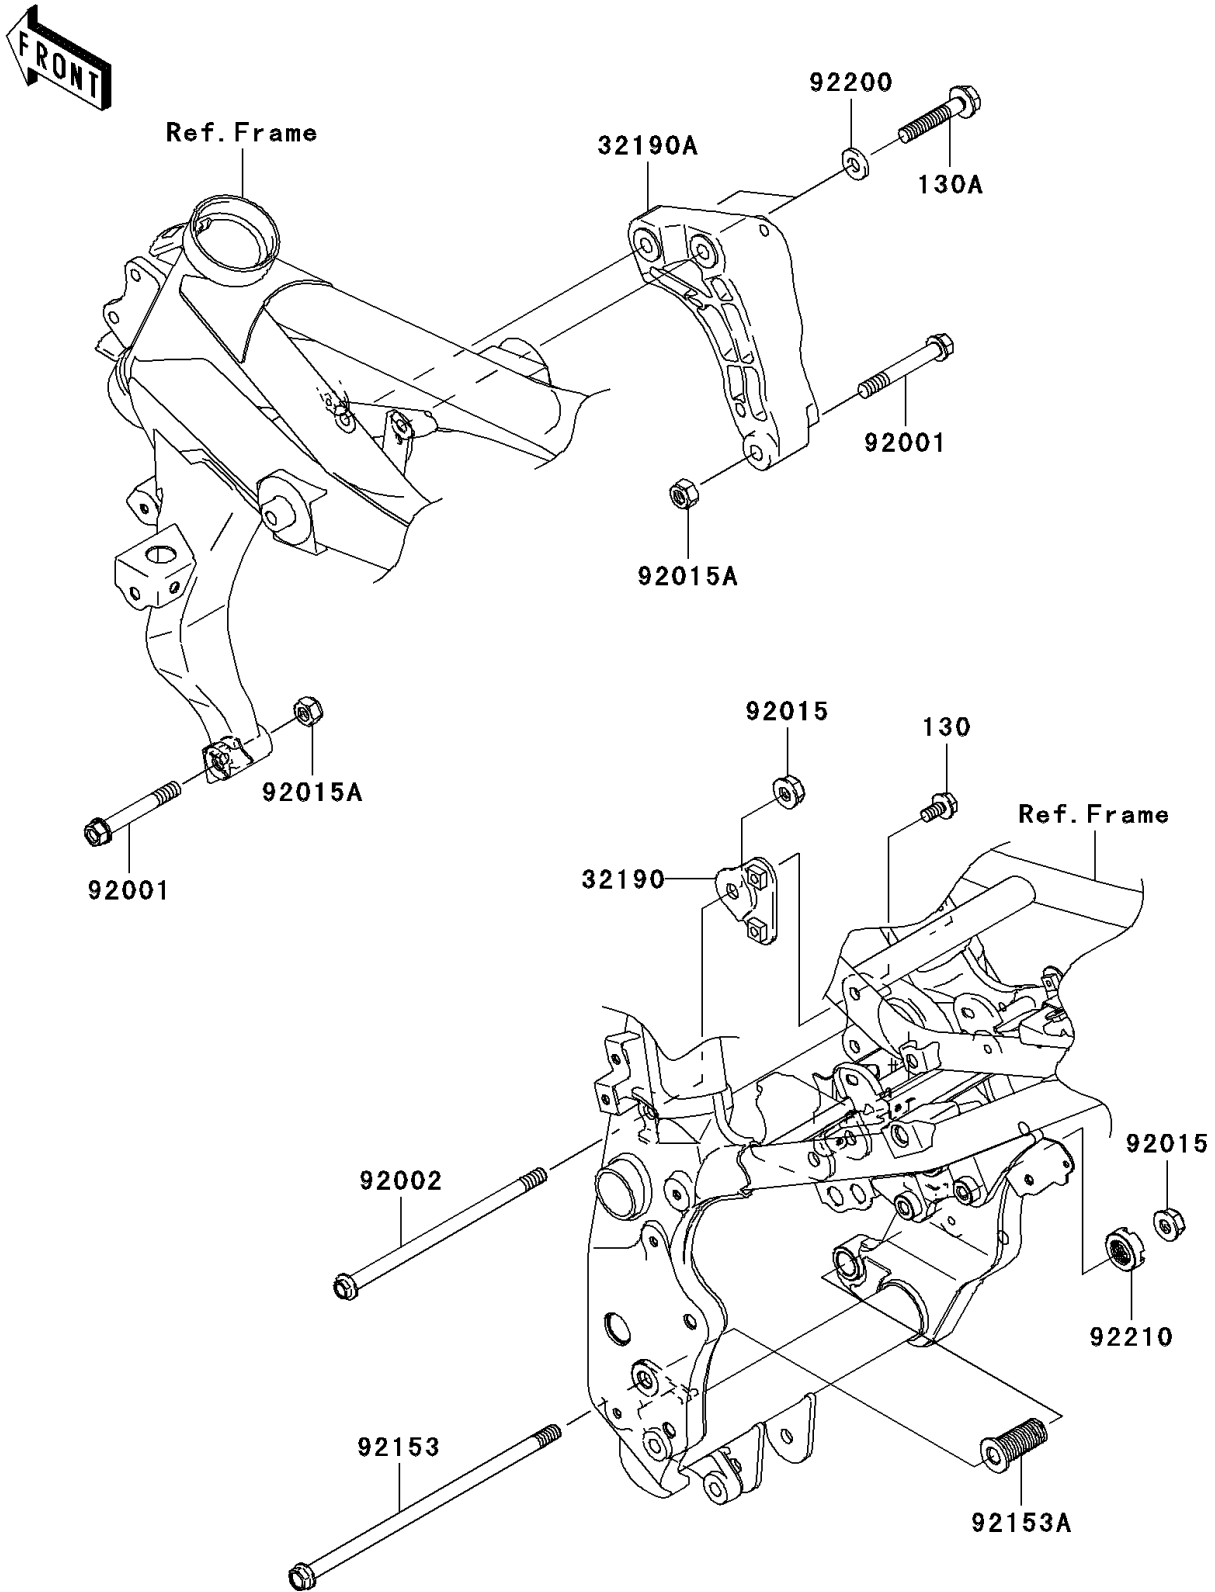

2006 Z750S PARTS DIAGRAM

Engine Mount

F2122

2006 Z750S PARTS LIST

Engine Mount

ITEM NAME	PART NUMBER	QUANTITY
BOLT-FLANGED,8X16 (Ref # 130)	130J0816	1
BOLT-FLANGED,10X55 (Ref # 130A)	130J1055	1
BRACKET-ENGINE,RR,RH,UPP (Ref # 32190)	32190-0009	1
BRACKET-ENGINE,FR,RH (Ref # 32190A)	32190-0134	1
BOLT,FLANGED,10X70 (Ref # 92001)	92001-1618	1
BOLT,10X183 (Ref # 92002)	92002-1337	1
NUT,FLANGED,10MM (Ref # 92015)	92015-1180	1
NUT,LOCK,10MM,BLACK (Ref # 92015A)	92015-1189	1
BOLT,FLANGED,10X240 (Ref # 92153)	92153-0559	1
BOLT,ENGINE MOUNT,18MM (Ref # 92153A)	92153-1098	1
WASHER,10X22X3.2 (Ref # 92200)	92200-0121	1
NUT,18MM (Ref # 92210)	92210-1203	1