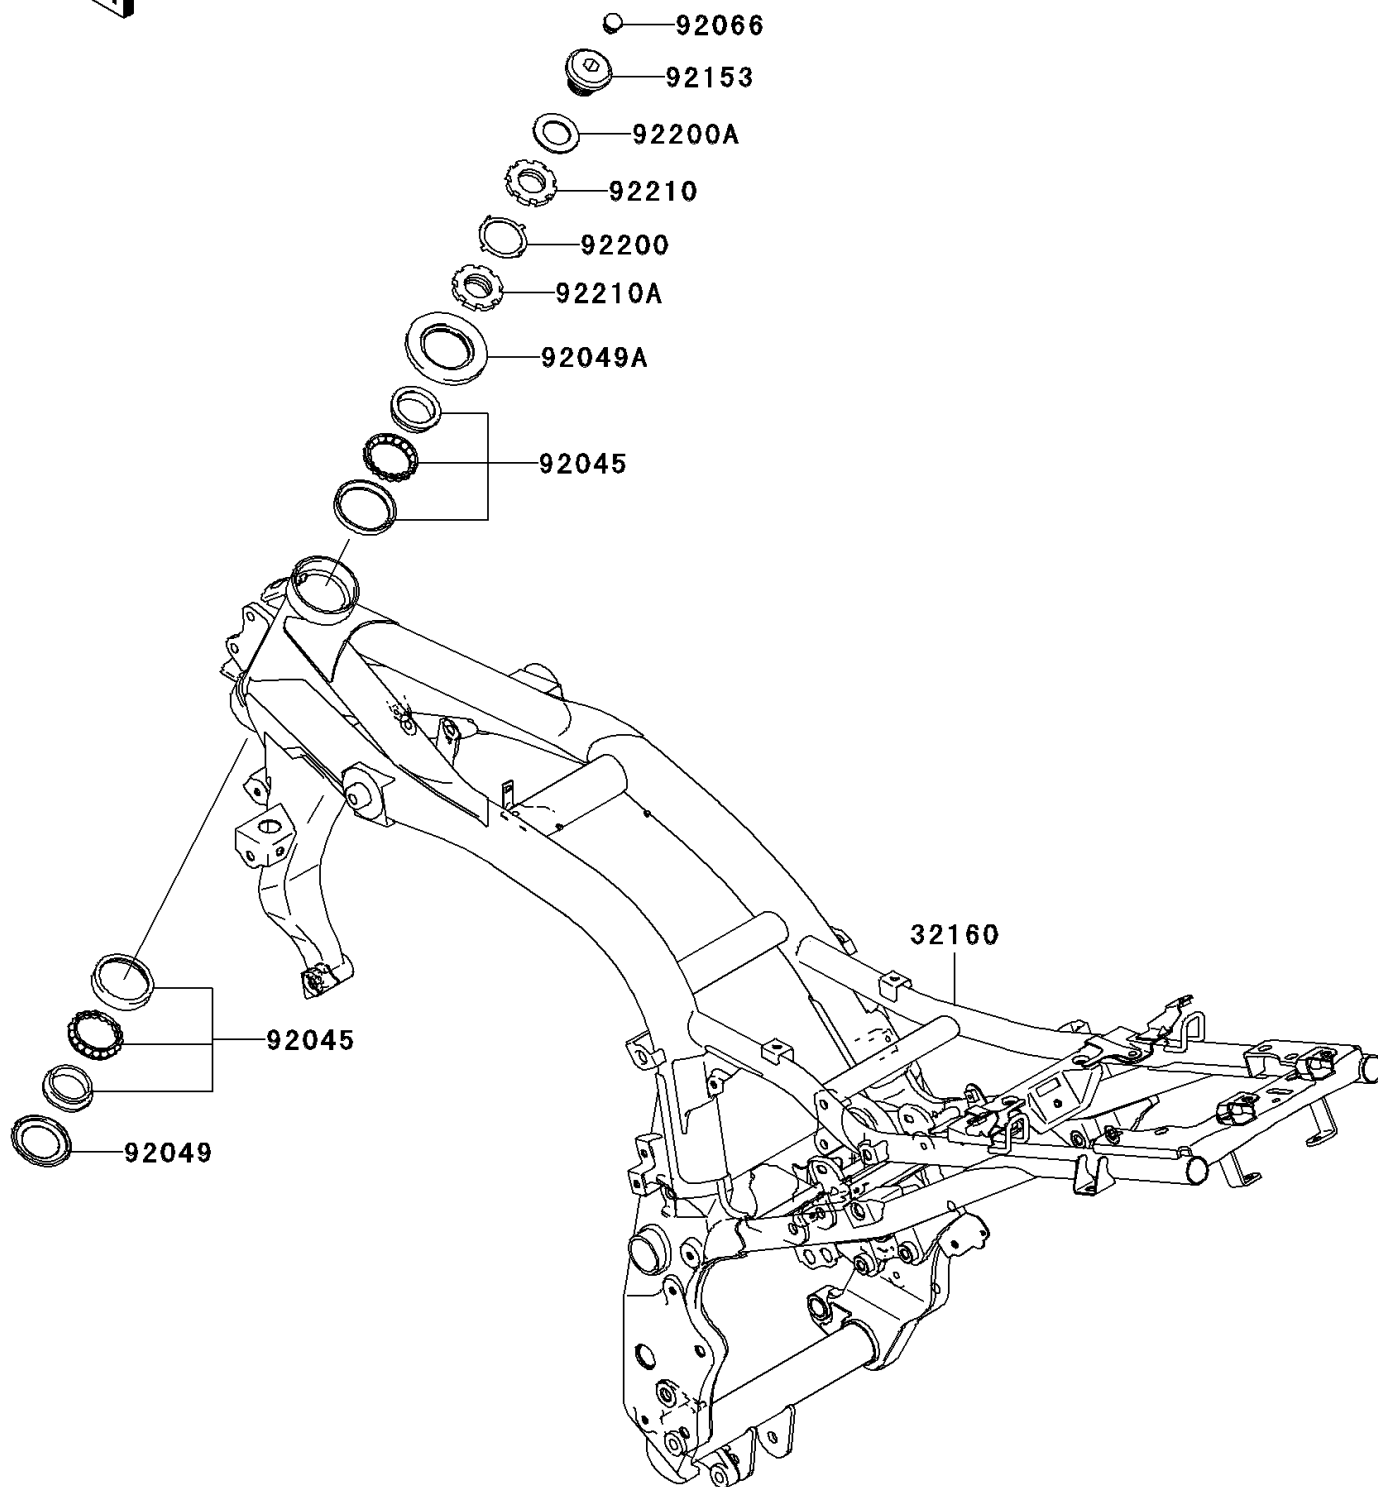

2006 Z750S PARTS DIAGRAM

Frame

F2120

2006 Z750S PARTS LIST

Frame

ITEM NAME	PART NUMBER	QUANTITY
FRAME-COMP (Ref # 32160)	32160-0089	1
BEARING-BALL,SF07A17PX1V1 (Ref # 92045)	92045-1384	1
SEAL-OIL,DS35X55X4 (Ref # 92049)	92049-0022	1
SEAL-OIL,MX043N2 (Ref # 92049A)	92049-1483	1
PLUG (Ref # 92066)	92066-1184	1
BOLT,26MM (Ref # 92153)	92153-0474	1
WASHER (Ref # 92200)	92200-0036	1
WASHER,27X42X2.3 (Ref # 92200A)	92200-0081	1
NUT,STEERING STEM 35MM (Ref # 92210)	92210-0062	1
NUT,STEERING STEM,35MM (Ref # 92210A)	92210-0077	1