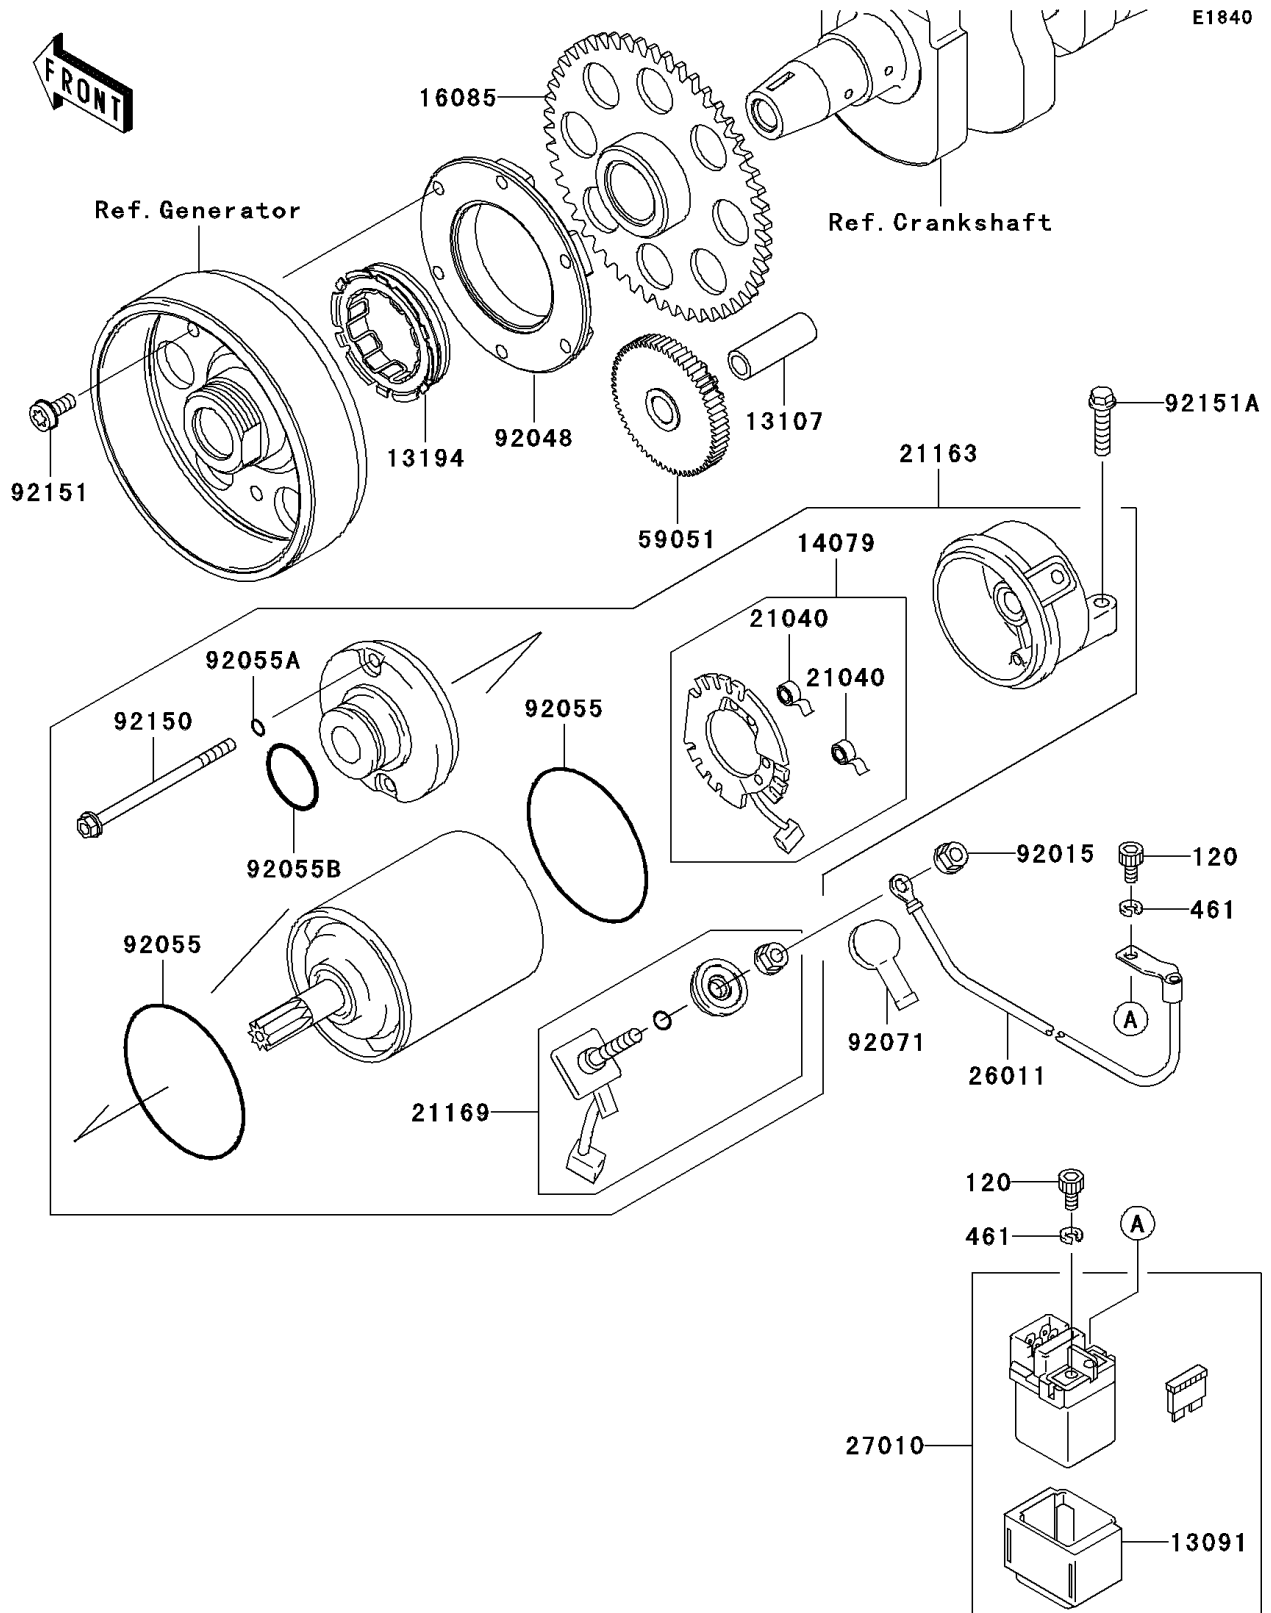

2006 Z750S PARTS DIAGRAM

Starter Motor

2006 Z750S PARTS LIST

Starter Motor

ITEM NAME	PART NUMBER	QUANTITY
BOLT-SOCKET,5X10 (Ref # 120)	120S0510	1
WASHER-SPRING,5MM,BLACK (Ref # 461)	461K0500	1
HOLDER (Ref # 13091)	13091-1992	1
SHAFT,IDLER GEAR (Ref # 13107)	13107-1377	1
CLUTCH-ONEWAY (Ref # 13194)	13194-1096	1
HOLDER-ASSY,STARTER (Ref # 14079)	14079-0009	1
GEAR,CLUTCH ONEWAY (Ref # 16085)	16085-1303	1
SPRING-BRUSH (Ref # 21040)	21040-0001	1
STARTER-ELECTRIC (Ref # 21163)	21163-0024	1
TERMINAL,STARTER (Ref # 21169)	21169-1058	1
WIRE-LEAD,STARTER (Ref # 26011)	26011-0015	1
SWITCH,MAGNETIC (Ref # 27010)	27010-1376	1
GEAR-SPUR,IDLER (Ref # 59051)	59051-0037	1
NUT (Ref # 92015)	92015-1623	1
RACE,CLUTCH ONEWAY (Ref # 92048)	92048-1114	1
RING-O,62MM (Ref # 92055)	92055-1260	1
RING-O,4.5MM (Ref # 92055A)	92055-1261	1
RING-O,24.4X3.1 (Ref # 92055B)	92055-1262	1
GROMMET,STARTER TERMINAL (Ref # 92071)	92071-1120	1
BOLT (Ref # 92150)	92150-1237	1
BOLT,6X14 (Ref # 92151)	92151-1335	1
BOLT,FLANGED-SMALL,6X25 (Ref # 92151A)	92151-1930	1