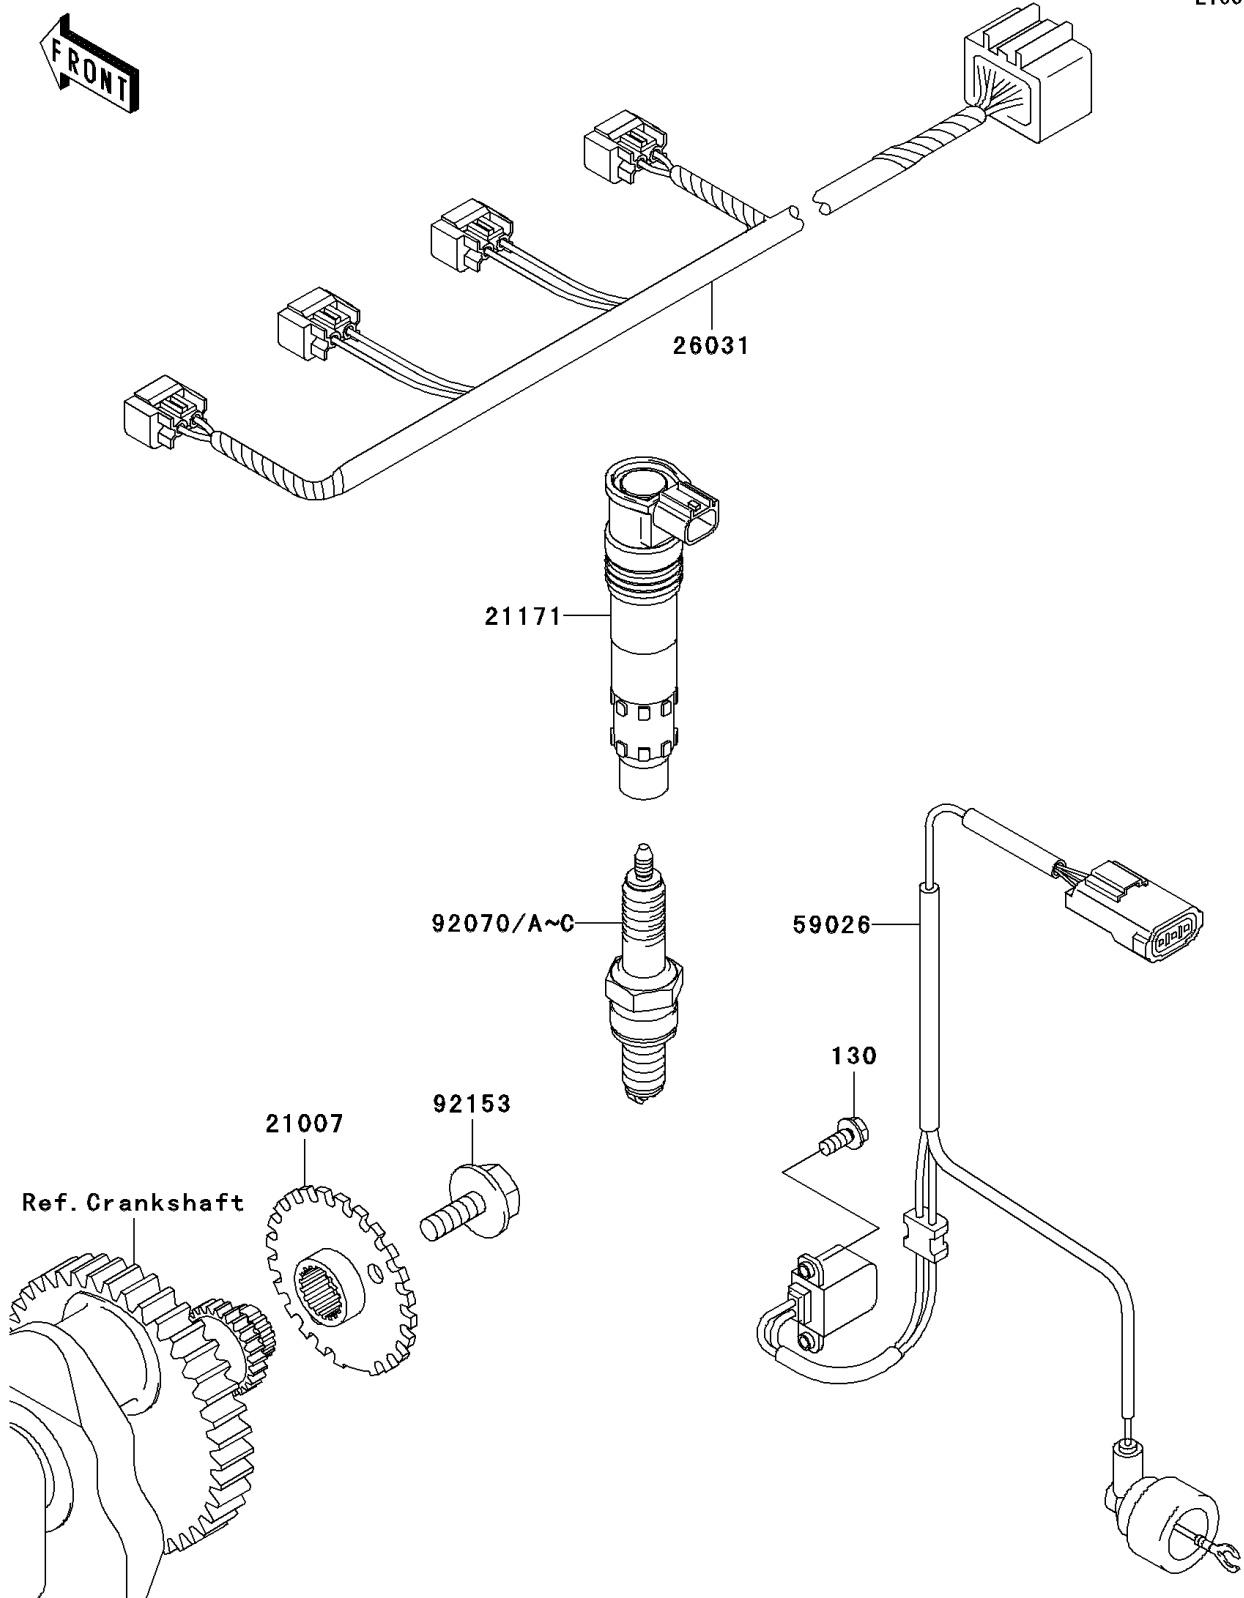

2006 Z750S PARTS DIAGRAM

Ignition System

E1830

2006 Z750S PARTS LIST

Ignition System

ITEM NAME	PART NUMBER	QUANTITY
BOLT-FLANGED,5X12 (Ref # 130)	130G0512	1
ROTOR (Ref # 21007)	21007-1419	1
COIL-ASSY-IGNITION (Ref # 21171)	21171-1286	1
HARNESS (Ref # 26031)	26031-0119	1
COIL-PULSING (Ref # 59026)	59026-0014	1
PLUG-SPARK,U27ETR(ND) (Ref # 92070)		2
PLUG-SPARK,CR9EK(NGK) (Ref # 92070B)	92070-1264	1
PLUG-SPARK,CR8EK(NGK) (Ref # 92070C)	92070-1265	1
BOLT,FLANGED,8X23 (Ref # 92153)	92153-0549	1