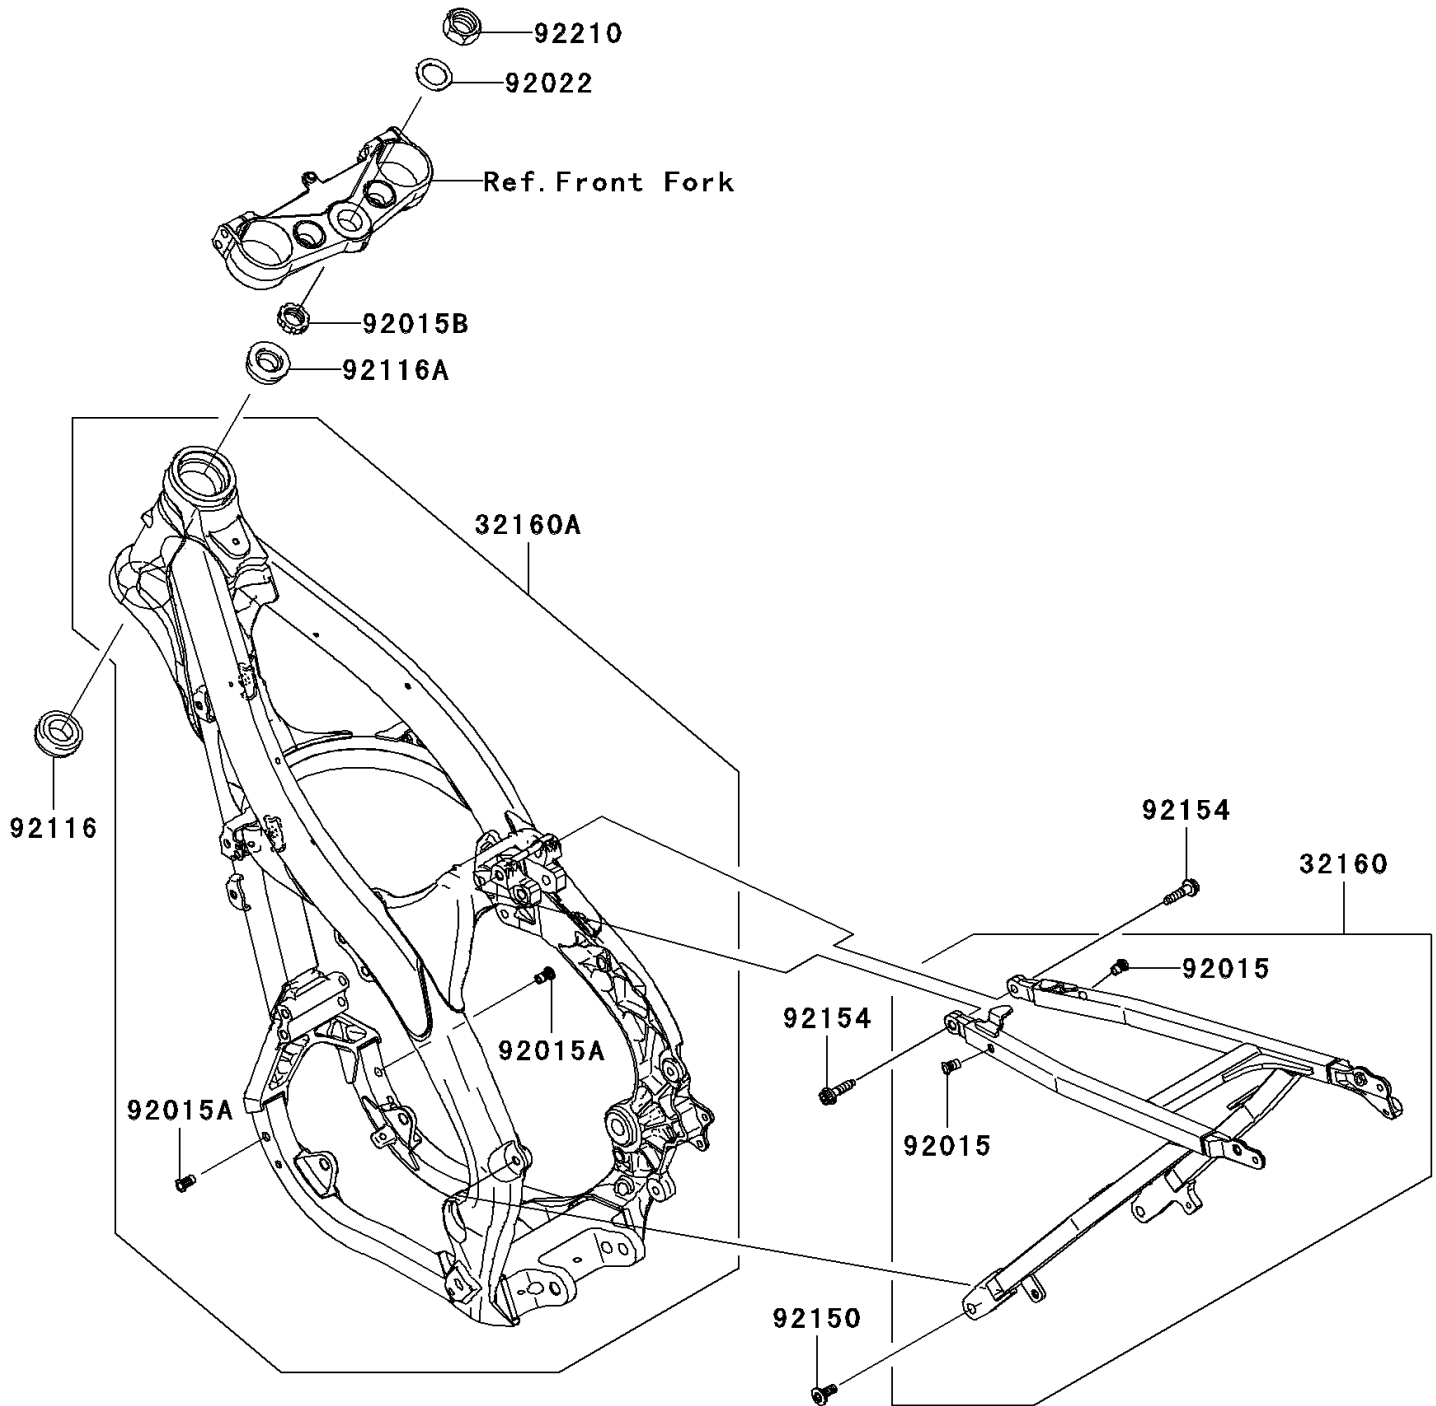

2009 KX™250F PARTS DIAGRAM

Frame

F2120

2009 KX™250F PARTS LIST

Frame

ITEM NAME	PART NUMBER	QUANTITY
FRAME-COMP,RR (Ref # 32160)	32160-0329	1
FRAME-COMP,FR (Ref # 32160A)	32160-0331	1
NUT,POP,6MM,L=15 (Ref # 92015)	92015-1791	1
NUT,POP,6MM,L=16.5 (Ref # 92015A)	92015-1792	1
NUT,STEERING STEM,28MM (Ref # 92015B)	92015-1861	1
WASHER,25X36X2.3 (Ref # 92022)	92022-250	1
BEARING-ROLLER,HI-CAP32006JRRS (Ref # 92116)	92116-1069	1
BEARING-ROLLER,HI-CAP320/28JRR (Ref # 92116A)	92116-1076	1
BOLT,SOCKET,8X20 (Ref # 92150)	92150-1760	1
BOLT,SOCKET,8X32 (Ref # 92154)	92154-0024	1
NUT,24MM (Ref # 92210)	92210-0066	1