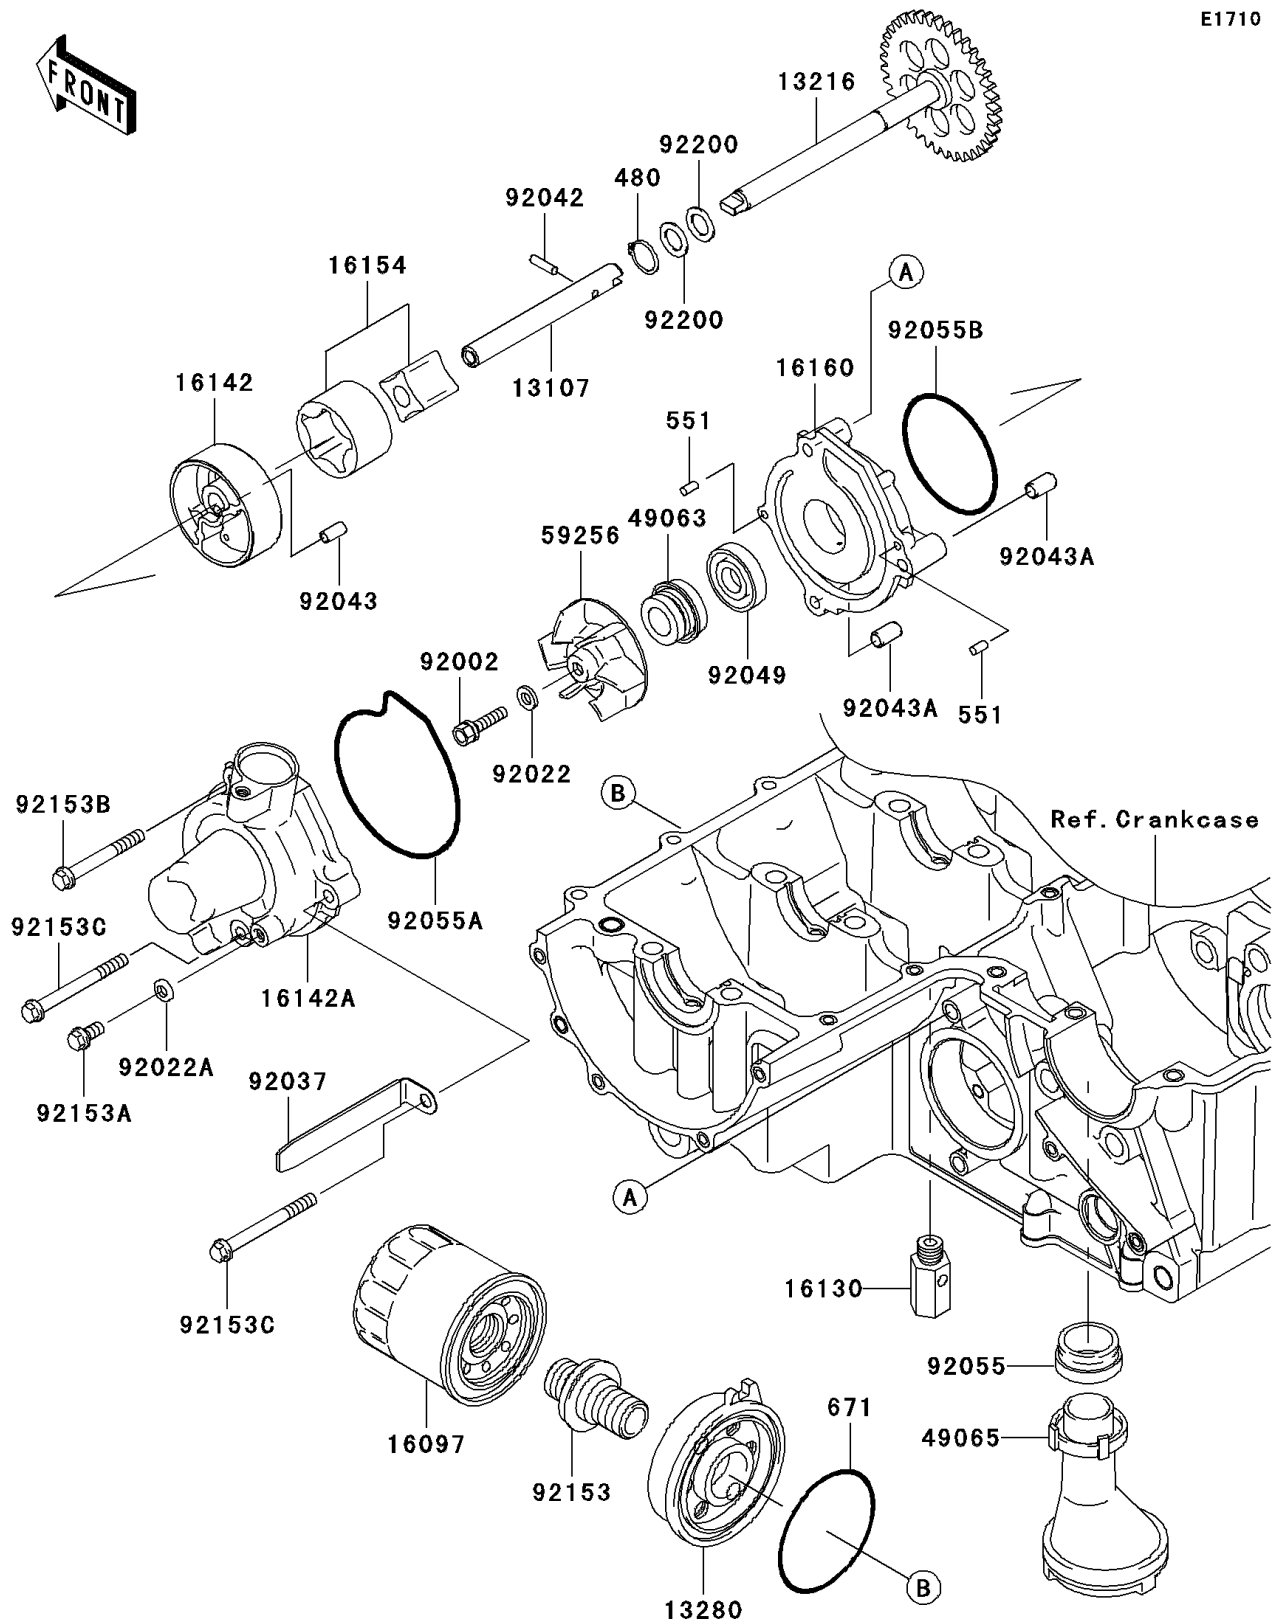

2006 Z750S PARTS DIAGRAM

Oil Pump/Oil Filter

E1710

2006 Z750S PARTS LIST

Oil Pump/Oil Filter

ITEM NAME	PART NUMBER	QUANTITY
CIRCLIP-TYPE-C,11MM (Ref # 480)	480J1100	1
PIN-DOWEL,4X8 (Ref # 551)	551A0408	1
O RING,65MM (Ref # 671)	671B2565	1
SHAFT,OIL PUMP (Ref # 13107)	13107-0046	1
GEAR-COMP,OIL PUMP,37T (Ref # 13216)	13216-1168	1
HOLDER (Ref # 13280)	13280-0022	1
FILTER-ASSY-OIL (Ref # 16097)	16097-0002	1
VALVE-ASSY-RELIEF (Ref # 16130)	16130-1058	1
COVER-PUMP,OIL (Ref # 16142)	16142-1146	1
COVER-PUMP,WATER (Ref # 16142A)	16142-1174	1
ROTOR-PUMP (Ref # 16154)	16154-1124	1
BODY,OIL PUMP (Ref # 16160)	16160-1280	1
SEAL-MECHANICAL,WATER (Ref # 49063)	49063-1055	1
FILTER-OIL (Ref # 49065)	49065-1078	1
IMPELLER (Ref # 59256)	59256-1074	1
BOLT,6X22 (Ref # 92002)	92002-1154	1
WASHER,6.1X12X1 (Ref # 92022)	92022-077	1
WASHER,6.2X11X1 (Ref # 92022A)	92022-304	1
CLAMP (Ref # 92037)	92037-1679	1
PIN,DOWEL,4X15.8 (Ref # 92042)	92042-014	1
PIN,4.2X6X12 (Ref # 92043)	92043-1262	1
PIN,6.2X8X14 (Ref # 92043A)	92043-1263	1
SEAL-OIL,SC 11 28.55 5 (Ref # 92049)	92049-1336	1
RING-O,OIL FILTER (Ref # 92055)	92055-1503	1
RING-O,WATER PUMP COVER (Ref # 92055A)	92055-1571	1
RING-O,59.6X2.4 (Ref # 92055B)	92055-3018	1
BOLT (Ref # 92153)	92153-0424	1
BOLT,6X12 (Ref # 92153A)	92153-0605	1
BOLT,6X50 (Ref # 92153B)	92153-0606	1

2006 Z750S PARTS LIST

Oil Pump/Oil Filter

ITEM NAME	PART NUMBER	QUANTITY
BOLT,6X60 (Ref # 92153C)	92153-0607	1
WASHER (Ref # 92200)	92200-1009	1