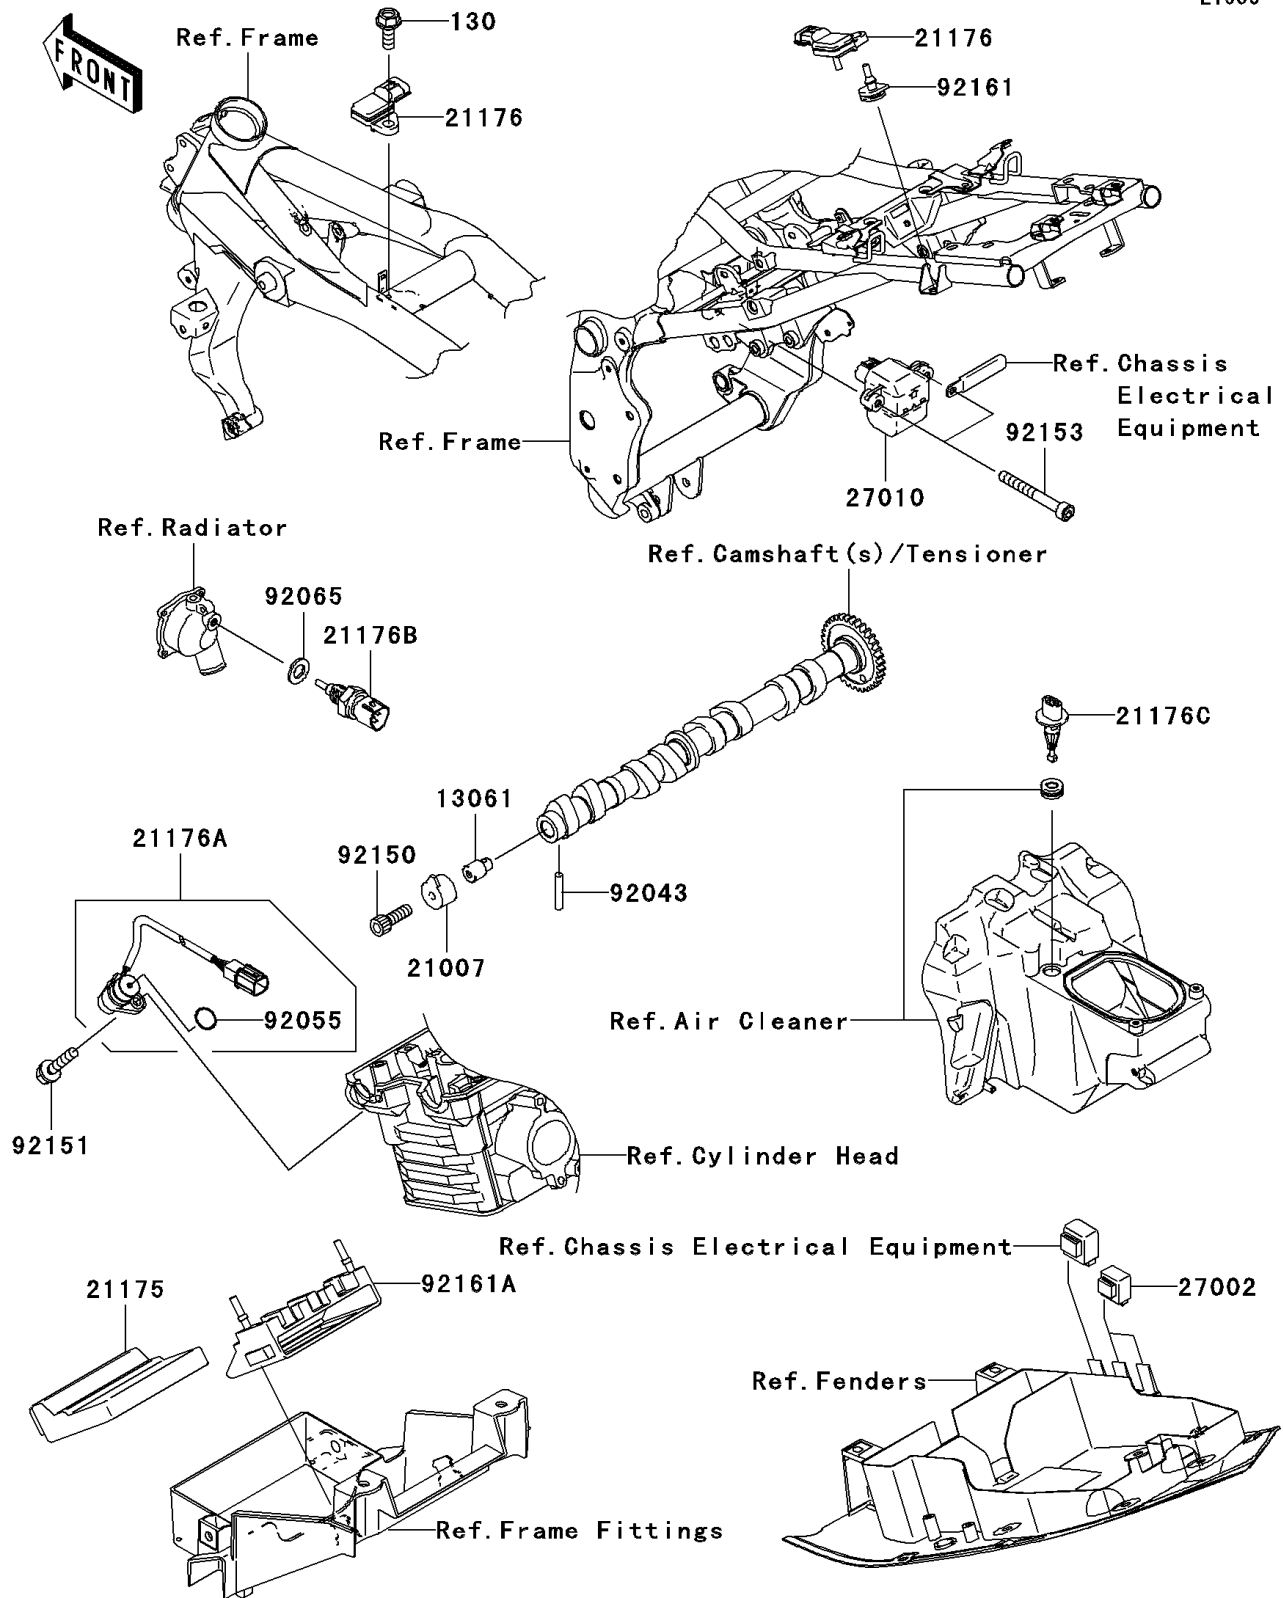

## 2006 Z750S PARTS DIAGRAM

Fuel Injection

E1530

## 2006 Z750S PARTS LIST

Fuel Injection

ITEM NAME	PART NUMBER	QUANTITY
BOLT-FLANGED,6X16 (Ref # 130)	130J0616	1
BOSS,CAM SENSOR (Ref # 13061)	13061-1687	1
ROTOR (Ref # 21007)	21007-0005	1
CONTROL UNIT-ELECTRONIC (Ref # 21175)	21175-0018	1
SENSOR (Ref # 21176)	21176-0058	1
SENSOR (Ref # 21176A)	21176-1077	1
SENSOR,WATER TEMP (Ref # 21176B)	21176-1120	1
SENSOR,AIR TEMP (Ref # 21176C)	21176-2106	1
RELAY-ASSY (Ref # 27002)	27002-1062	1
SWITCH (Ref # 27010)	27010-0007	1
PIN (Ref # 92043)	92043-1575	1
RING-O (Ref # 92055)	92055-1639	1
GASKET,12X22X2 (Ref # 92065)	92065-097	1
BOLT,6X18 (Ref # 92150)	92150-1645	1
BOLT,FLANGED,6X16 (Ref # 92151)	92151-1774	1
BOLT,4X35 (Ref # 92153)	92153-0377	1
DAMPER (Ref # 92161)	92161-0041	1
DAMPER (Ref # 92161A)	92161-0206	1