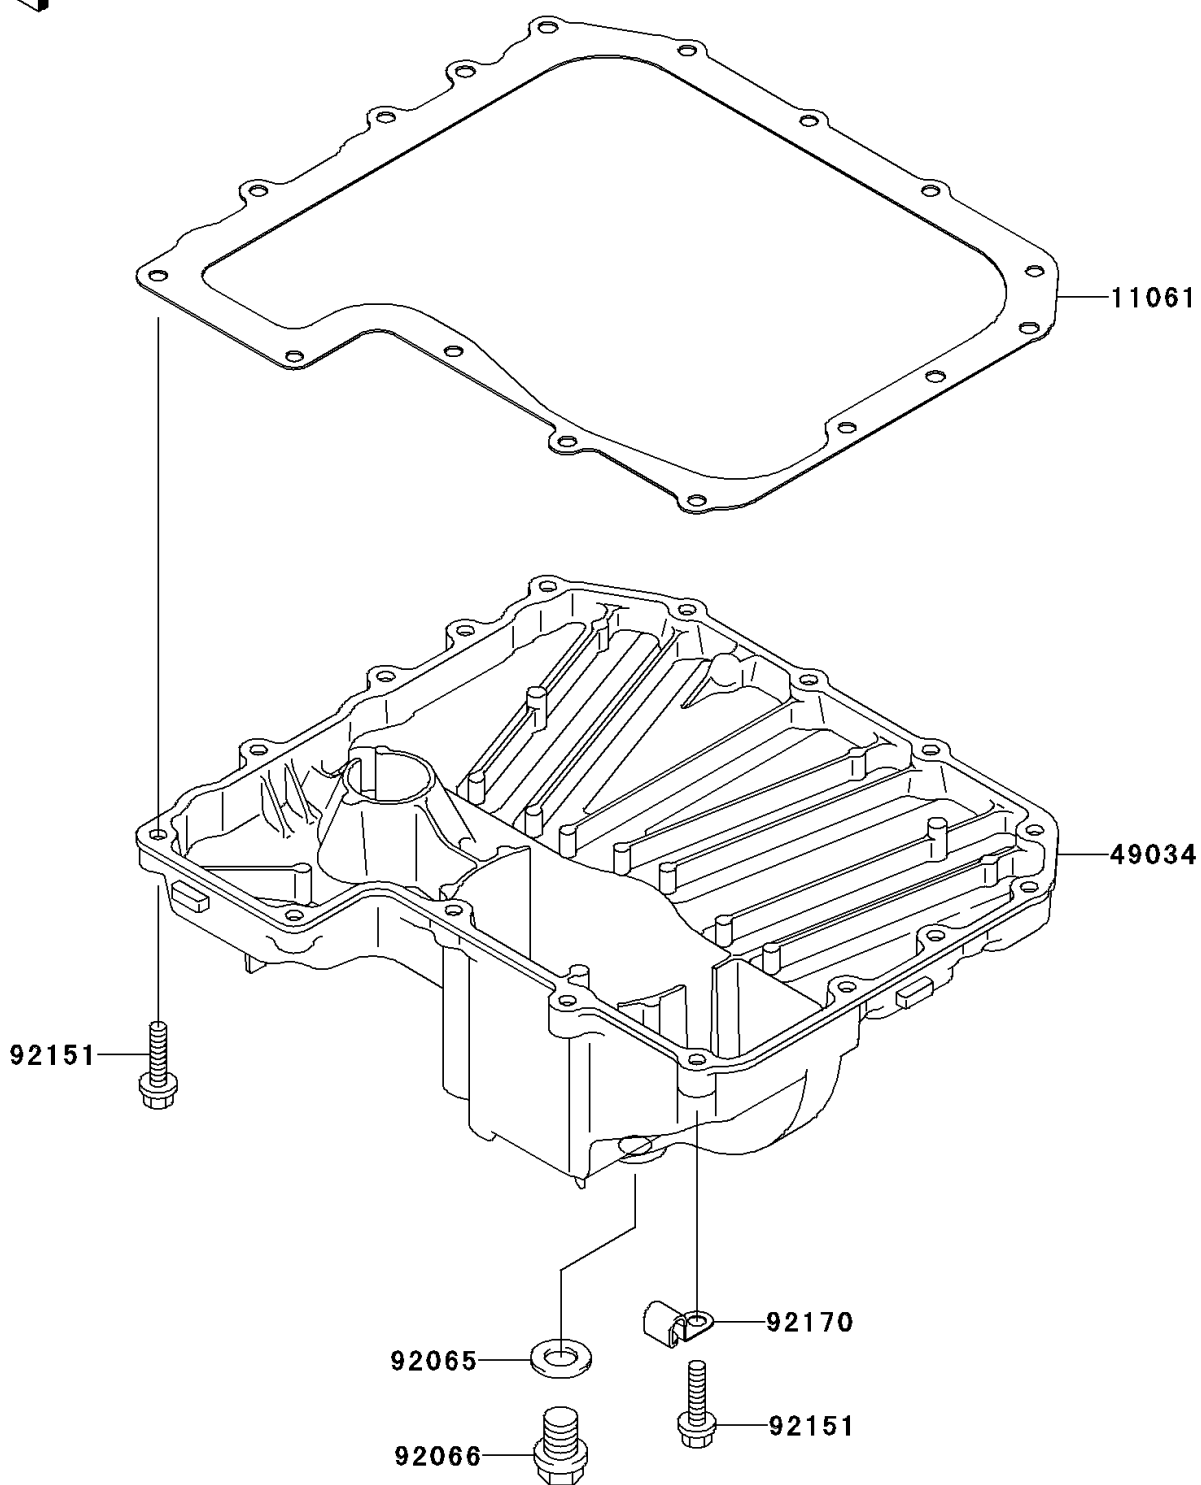

2006 Z750S PARTS DIAGRAM

Oil Pan

E1434

2006 Z750S PARTS LIST

Oil Pan

ITEM NAME	PART NUMBER	QUANTITY
GASKET,OIL PAN (Ref # 11061)	11061-1167	1
PAN-OIL (Ref # 49034)	49034-0004	1
GASKET,12X22X2 (Ref # 92065)	92065-097	1
PLUG,OIL DRAIN,12X15 (Ref # 92066)	92066-1174	1
BOLT,FLANGED,6X25 (Ref # 92151)	92151-1546	1
CLAMP (Ref # 92170)	92170-1804	1