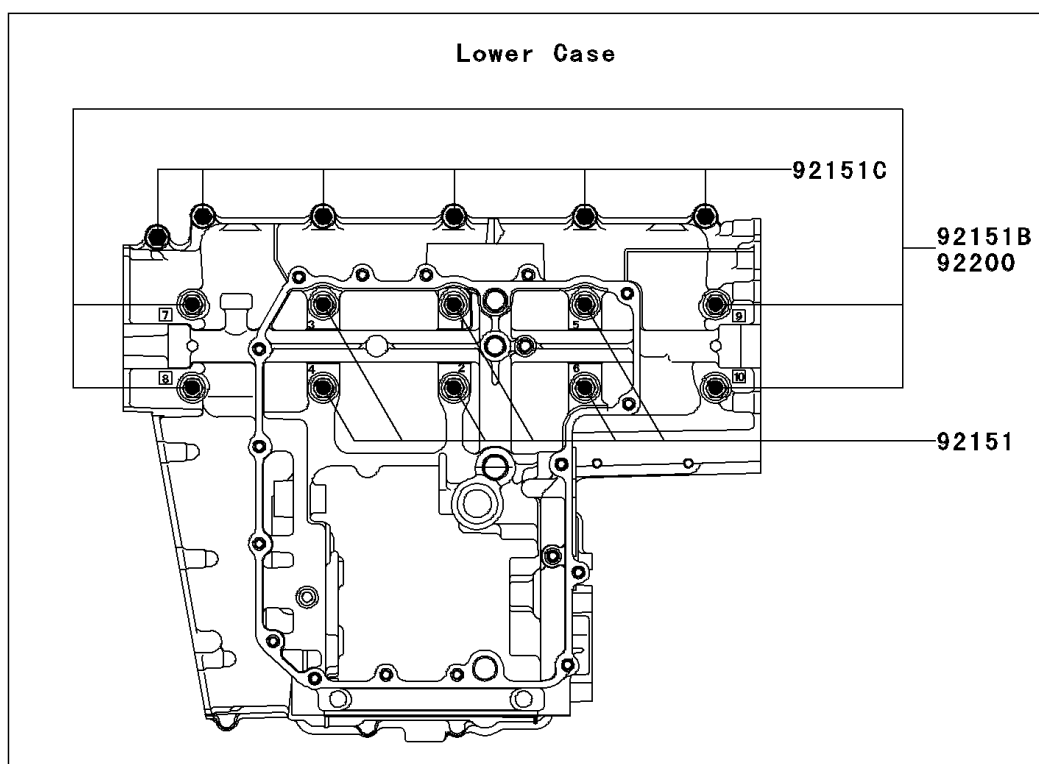

2006 Z750S PARTS DIAGRAM

Crankcase Bolt Pattern

E1412

2006 Z750S PARTS LIST

Crankcase Bolt Pattern

ITEM NAME	PART NUMBER	QUANTITY
BOLT,FLANGED,7X85 (Ref # 92150)	92150-1251	1
BOLT,8X70 (Ref # 92150A)	92150-1483	1
BOLT,6X60 (Ref # 92150B)	92150-1548	1
BOLT,6X90 (Ref # 92150C)	92150-1622	1
BOLT,6X40 (Ref # 92150D)	92150-1794	1
BOLT,9X81 (Ref # 92151)	92151-1222	1
BOLT,FLANGED,M7X50 (Ref # 92151A)	92151-1223	1
BOLT,FLANGED,M9X95 (Ref # 92151B)	92151-1378	1
BOLT,FLANGED,M7X45 (Ref # 92151C)	92151-1539	1
WASHER (Ref # 92200)	92200-1426	1