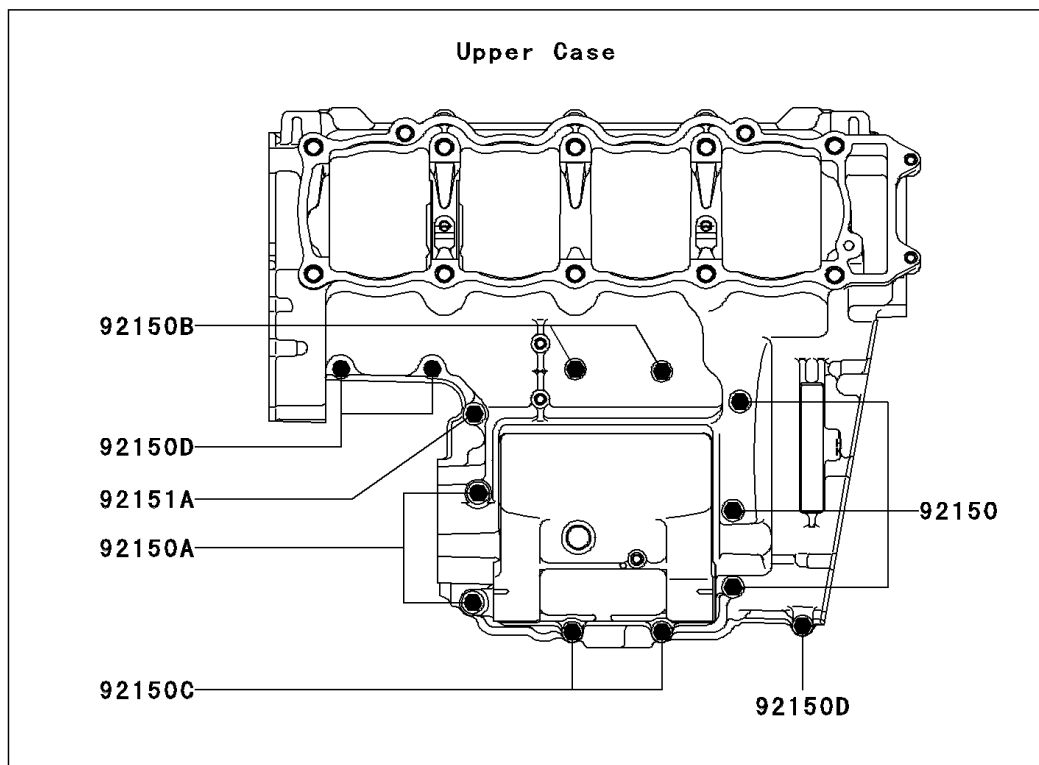

2006 Z750S PARTS DIAGRAM

Crankcase Bolt Pattern

E1412

2006 Z750S PARTS LIST

Crankcase Bolt Pattern

ITEM NAME	PART NUMBER	QUANTITY
BOLT,FLANGED,7X85 (Ref # 92150)	92150-1251	1
BOLT,8X70 (Ref # 92150A)	92150-1483	1
BOLT,6X60 (Ref # 92150B)	92150-1548	1
BOLT,6X90 (Ref # 92150C)	92150-1622	1
BOLT,6X40 (Ref # 92150D)	92150-1794	1
BOLT,9X81 (Ref # 92151)	92151-1222	1
BOLT,FLANGED,M7X50 (Ref # 92151A)	92151-1223	1
BOLT,FLANGED,M9X95 (Ref # 92151B)	92151-1378	1
BOLT,FLANGED,M7X45 (Ref # 92151C)	92151-1539	1
WASHER (Ref # 92200)	92200-1426	1