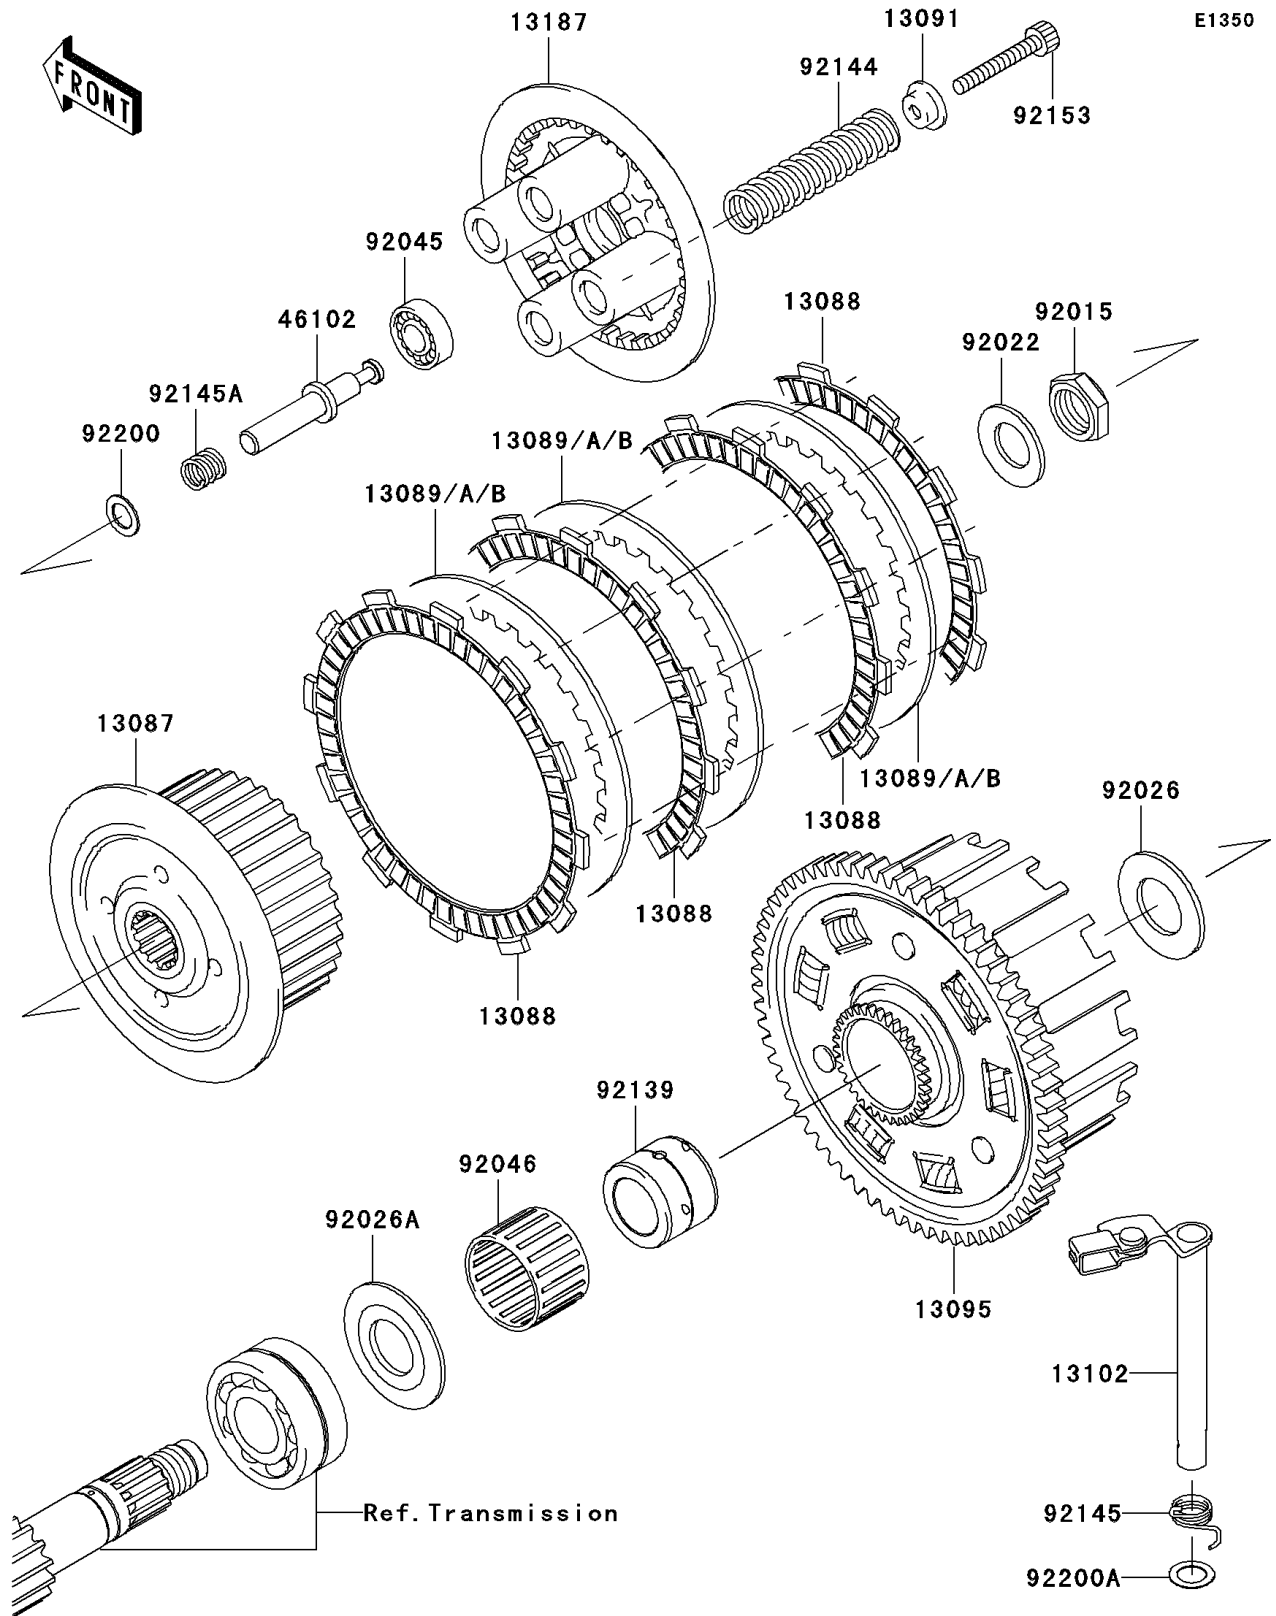

2006 Z750S PARTS DIAGRAM

Clutch

2006 Z750S PARTS LIST

Clutch

ITEM NAME	PART NUMBER	QUANTITY
HUB-CLUTCH (Ref # 13087)	13087-0006	1
PLATE-FRICTION (Ref # 13088)	13088-1124	1
PLATE-CLUTCH,T=1.6 (Ref # 13089)	13089-013	1
PLATE-CLUTCH,T=2.0 (Ref # 13089A)	13089-1073	1
PLATE-CLUTCH,T=1.4 (Ref # 13089B)	13089-1126	1
HOLDER,CLUTCH SPRING (Ref # 13091)	13091-1041	1
HOUSING-COMP-CLUTCH (Ref # 13095)	13095-0012	1
RELEASE-COMP-CLUTCH (Ref # 13102)	13102-0007	1
PLATE-CLUTCH OPERATING (Ref # 13187)	13187-0003	1
ROD (Ref # 46102)	46102-1449	1
NUT,20MM (Ref # 92015)	92015-1555	1
WASHER (Ref # 92022)	92022-1868	1
SPACER,25.5X47X2.5 (Ref # 92026)	92026-022	1
SPACER (Ref # 92026A)	92026-1497	1
BEARING-BALL,6001C3ML01 (Ref # 92045)	92045-1235	1
BEARING-NEEDLE,K38X43X28.8X (Ref # 92046)	92046-1263	1
BUSHING,25X38X29.05 (Ref # 92139)	92139-0067	1
SPRING,CLUTCH,WHITE (Ref # 92144)	92144-1898	1
SPRING,CLUTCH RELEASE (Ref # 92145)	92145-0066	1
SPRING,ROD (Ref # 92145A)	92145-1159	1
BOLT (Ref # 92153)	92153-0332	1
WASHER,11.2X18X0.5 (Ref # 92200)	92200-1423	1
WASHER,12X18.5X0.5 (Ref # 92200A)	92200-1487	1