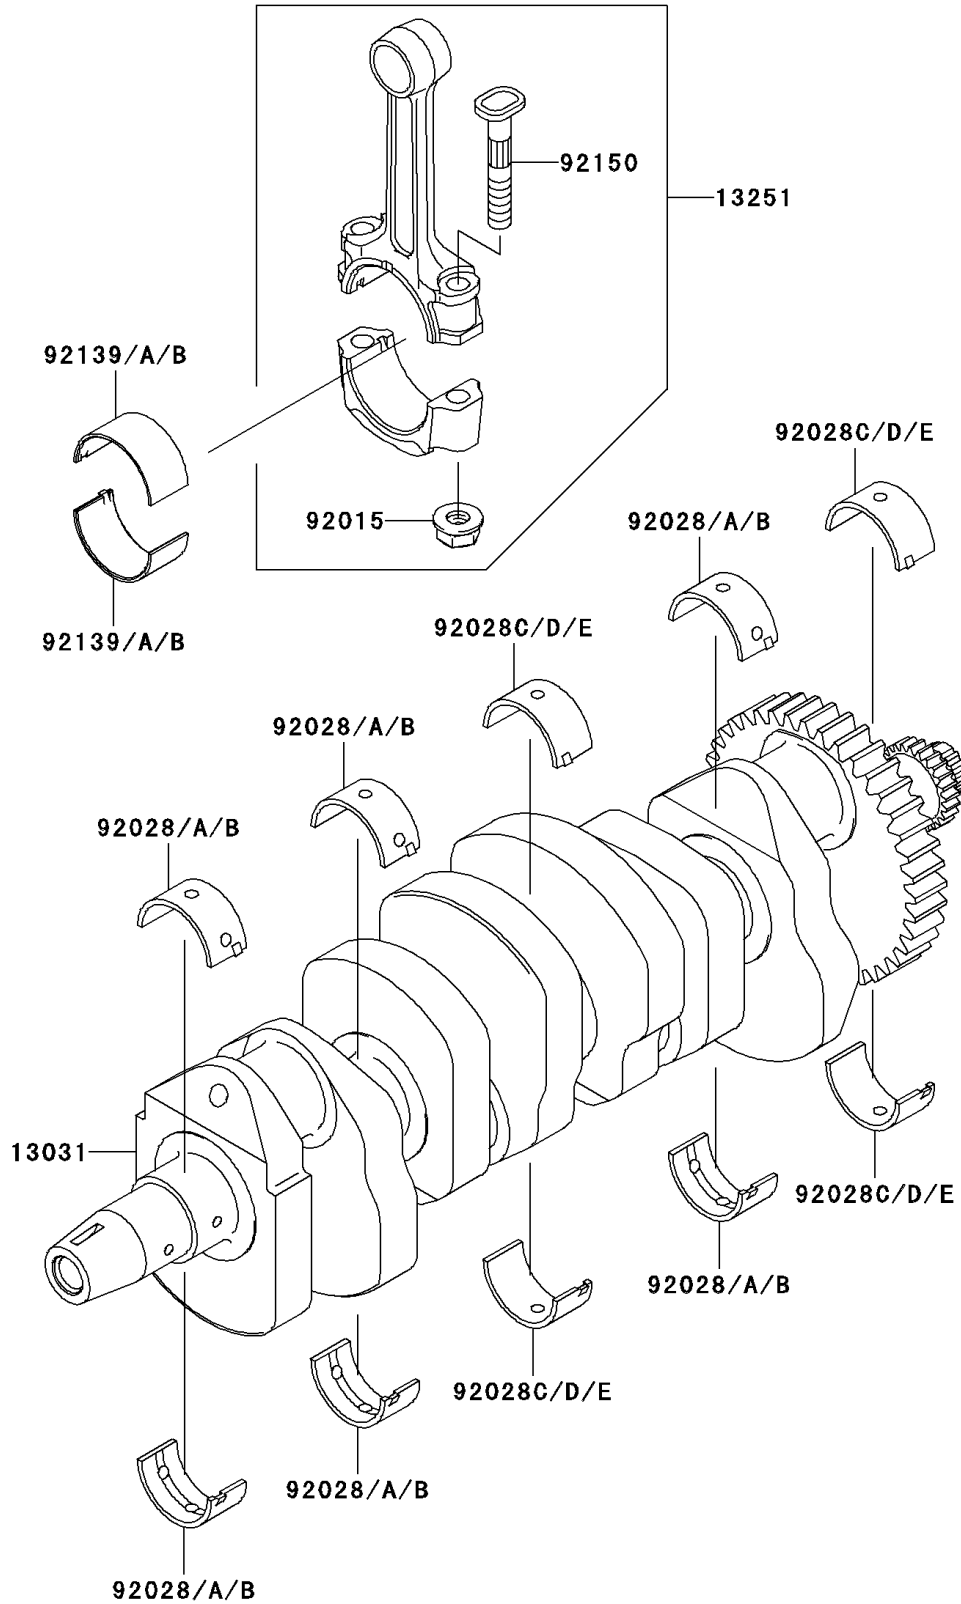

2006 Z750S PARTS DIAGRAM

Crankshaft

E1321

2006 Z750S PARTS LIST

Crankshaft

ITEM NAME	PART NUMBER	QUANTITY
CRANKSHAFT-COMP (Ref # 13031)	13031-0003	1
ROD-ASSY-CONNECTING,II (Ref # 13251)	13251-1145-II	1
NUT,FLANGED,8MM (Ref # 92015)	92015-1311	1
BUSHING,CRANK,BLUE (Ref # 92028)	92028-1827	1
BUSHING,CRANK,BLACK (Ref # 92028A)	92028-1828	1
BUSHING,CRANK,BROWN (Ref # 92028B)	92028-1829	1
BUSHING,CRANK,BLUE (Ref # 92028C)	92028-1866	1
BUSHING,CRANK,BLACK (Ref # 92028D)	92028-1867	1
BUSHING,CRANK,BROWN (Ref # 92028E)	92028-1868	1
BUSHING,CONNECTING ROD,BLUE (Ref # 92139)	92139-1108	1
BUSHING,CONNECTING ROD,BLACK (Ref # 92139A)	92139-1109	1
BUSHING,CONNECTING ROD,BROWN (Ref # 92139B)	92139-1110	1
BOLT,CONNECTING ROD,8MM (Ref # 92150)	92150-1216	1