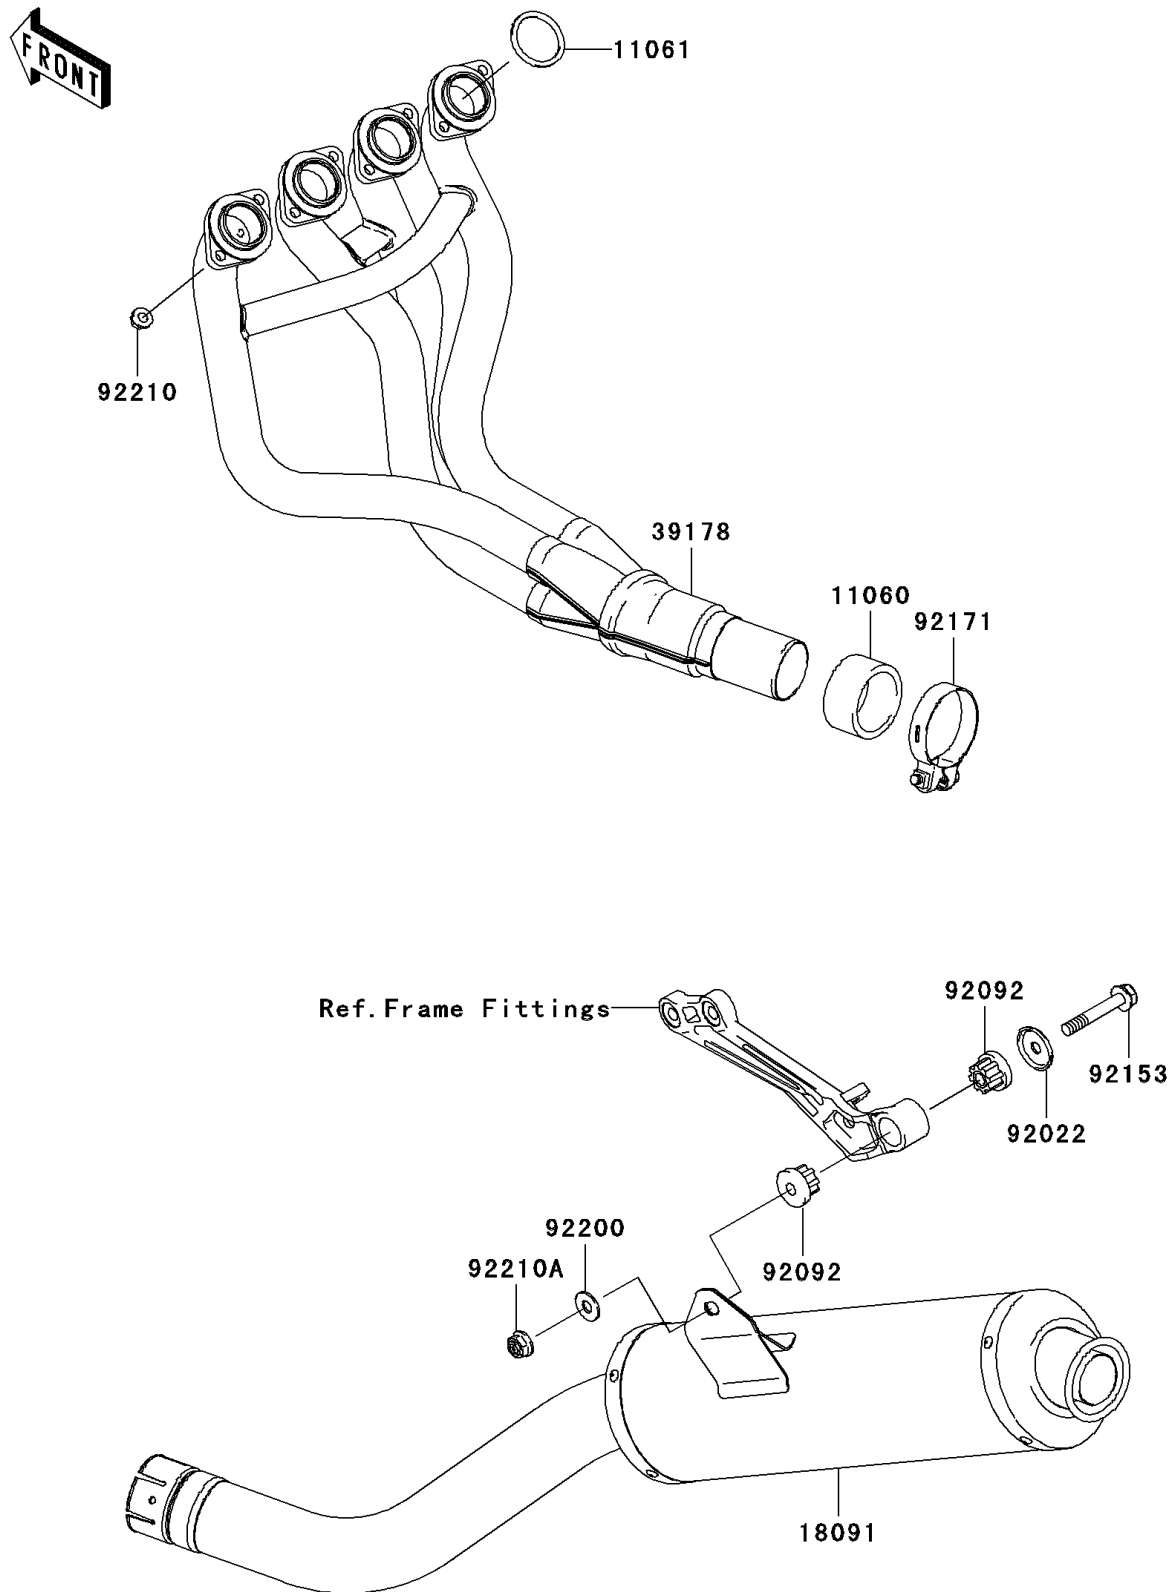

2006 Z750S PARTS DIAGRAM

Muffler(s)

E1140

2006 Z750S PARTS LIST

Muffler(s)

ITEM NAME	PART NUMBER	QUANTITY
GASKET (Ref # 11060)	11060-1971	1
GASKET,EXHAUST PIPE (Ref # 11061)	11061-0158	1
BODY-COMP-MUFFLER (Ref # 18091)	18091-0239	1
MANIFOLD-COMP-EXHAUST (Ref # 39178)	39178-0029	1
WASHER (Ref # 92022)	92022-289	1
BUSHING-RUBBER,MUFFLER (Ref # 92092)	92092-1087	1
BOLT,10X62 (Ref # 92153)	92153-0526	1
CLAMP (Ref # 92171)	92171-0360	1
WASHER,10.5X25X2.0 (Ref # 92200)	92200-1377	1
NUT,8MM (Ref # 92210)	92210-0121	1
NUT,LOCK,FLANGED,10MM (Ref # 92210A)	92210-1139	1