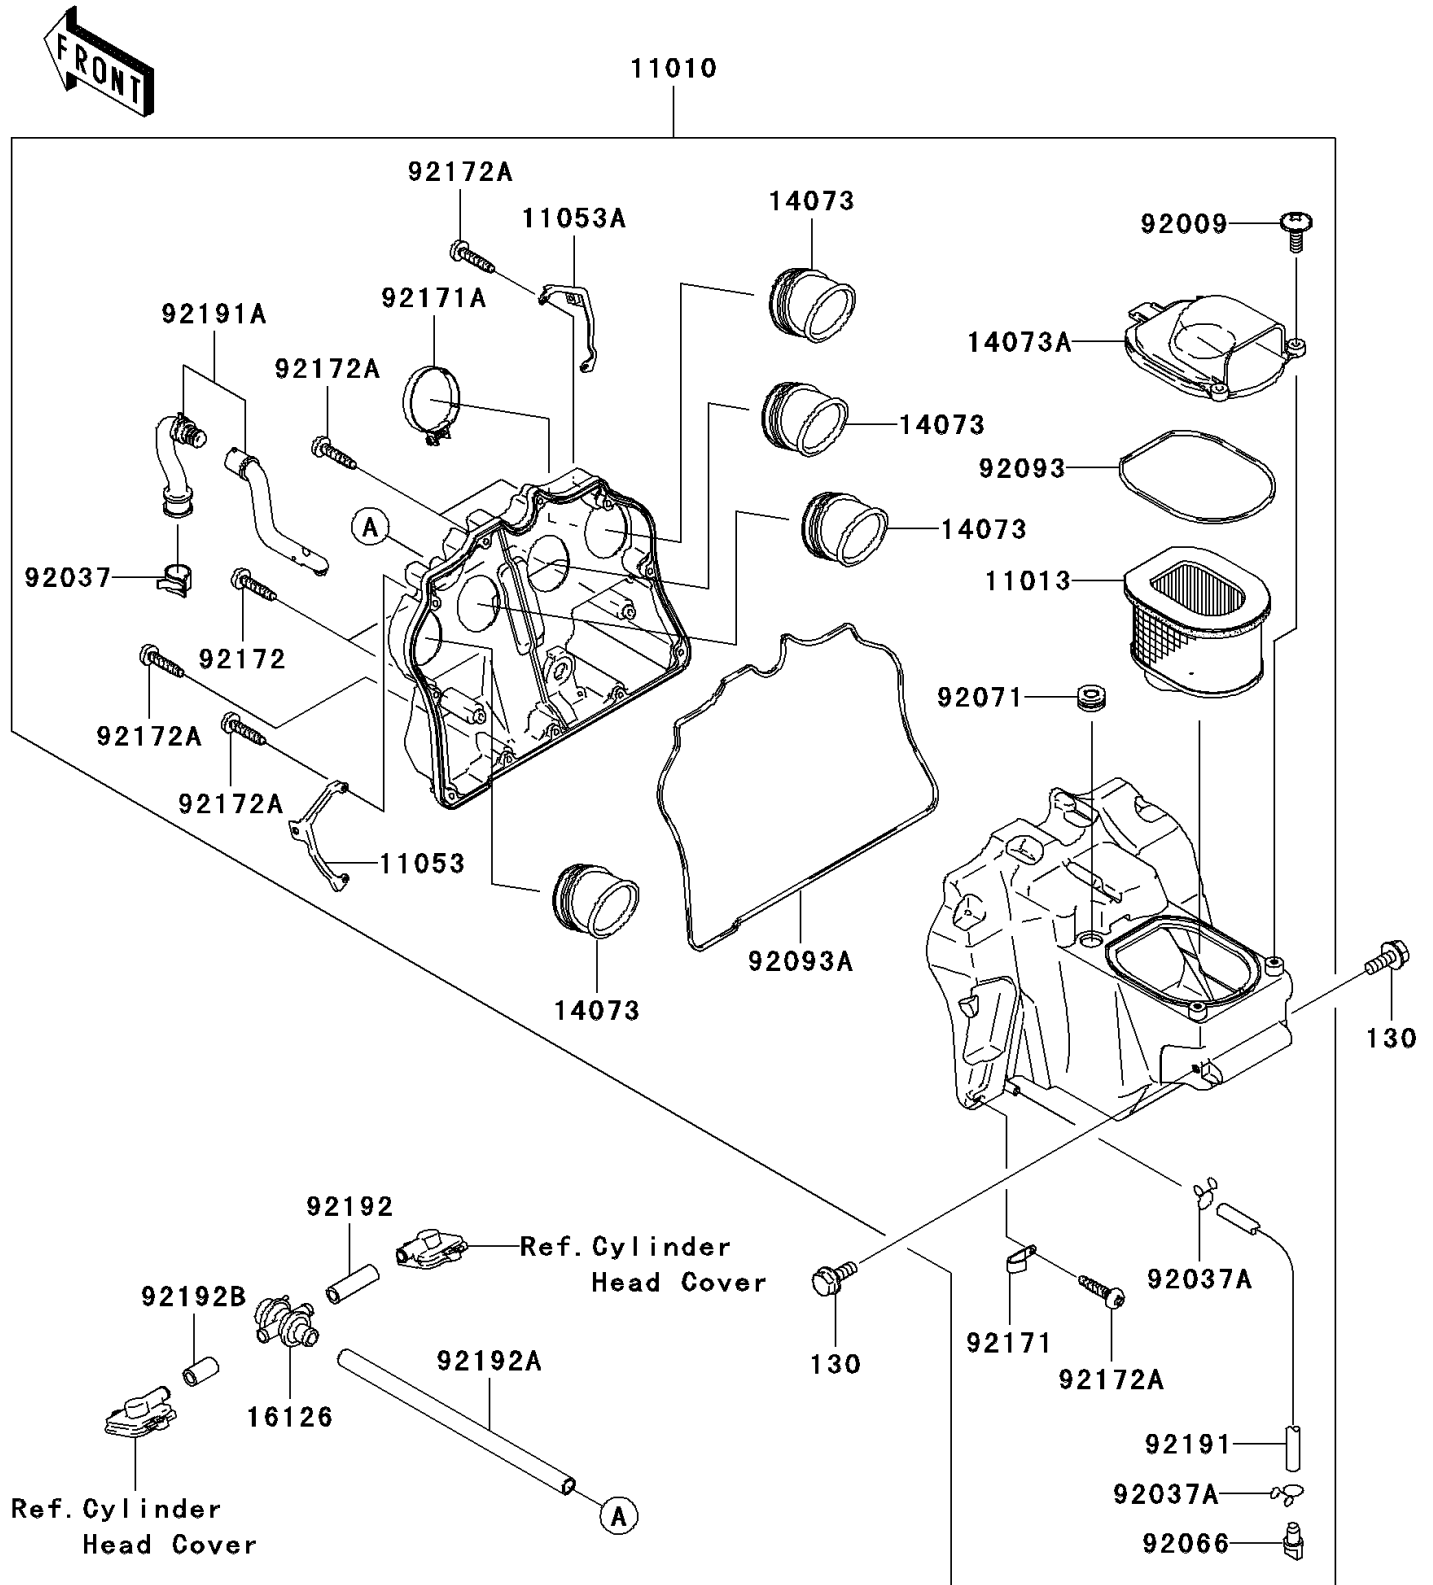

## 2006 Z750S PARTS DIAGRAM

Air Cleaner

E1130

## 2006 Z750S PARTS LIST

Air Cleaner

ITEM NAME	PART NUMBER	QUANTITY
BOLT-FLANGED,6X8 (Ref # 130)	130J0608	1
FILTER-ASSY-AIR (Ref # 11010)	11010-0017	1
ELEMENT-AIR FILTER (Ref # 11013)	11013-1302	1
BRACKET,LH (Ref # 11053)	11053-0424	1
BRACKET,RH (Ref # 11053A)	11053-0425	1
DUCT (Ref # 14073)	14073-0013	1
DUCT (Ref # 14073A)	14073-0036	1
VALVE,AIR SWITCH (Ref # 16126)	16126-1433	1
SCREW,6X16 (Ref # 92009)	92009-1621	1
CLAMP,HOSE CLIP (Ref # 92037)	92037-1460	1
CLAMP,TUBE (Ref # 92037A)	92037-147	1
PLUG,DRAIN (Ref # 92066)	92066-1211	1
GROMMET (Ref # 92071)	92071-2140	1
SEAL (Ref # 92093)	92093-0002	1
SEAL (Ref # 92093A)	92093-1583	1
CLAMP (Ref # 92171)	92171-1539	1
CLAMP (Ref # 92171A)	92171-1553	1
SCREW,TAPPING,5X20 (Ref # 92172)	92172-0009	1
SCREW-PAN-CROS,5X25 (Ref # 92172A)	92172-0056	1
TUBE,7X10X320 (Ref # 92191)	92191-0019	1
TUBE (Ref # 92191A)	92191-1783	1
TUBE,10X16X51 (Ref # 92192)	92192-0004	1
TUBE,12X18X290 (Ref # 92192A)	92192-0007	1
TUBE,10X16X29 (Ref # 92192B)	92192-0009	1