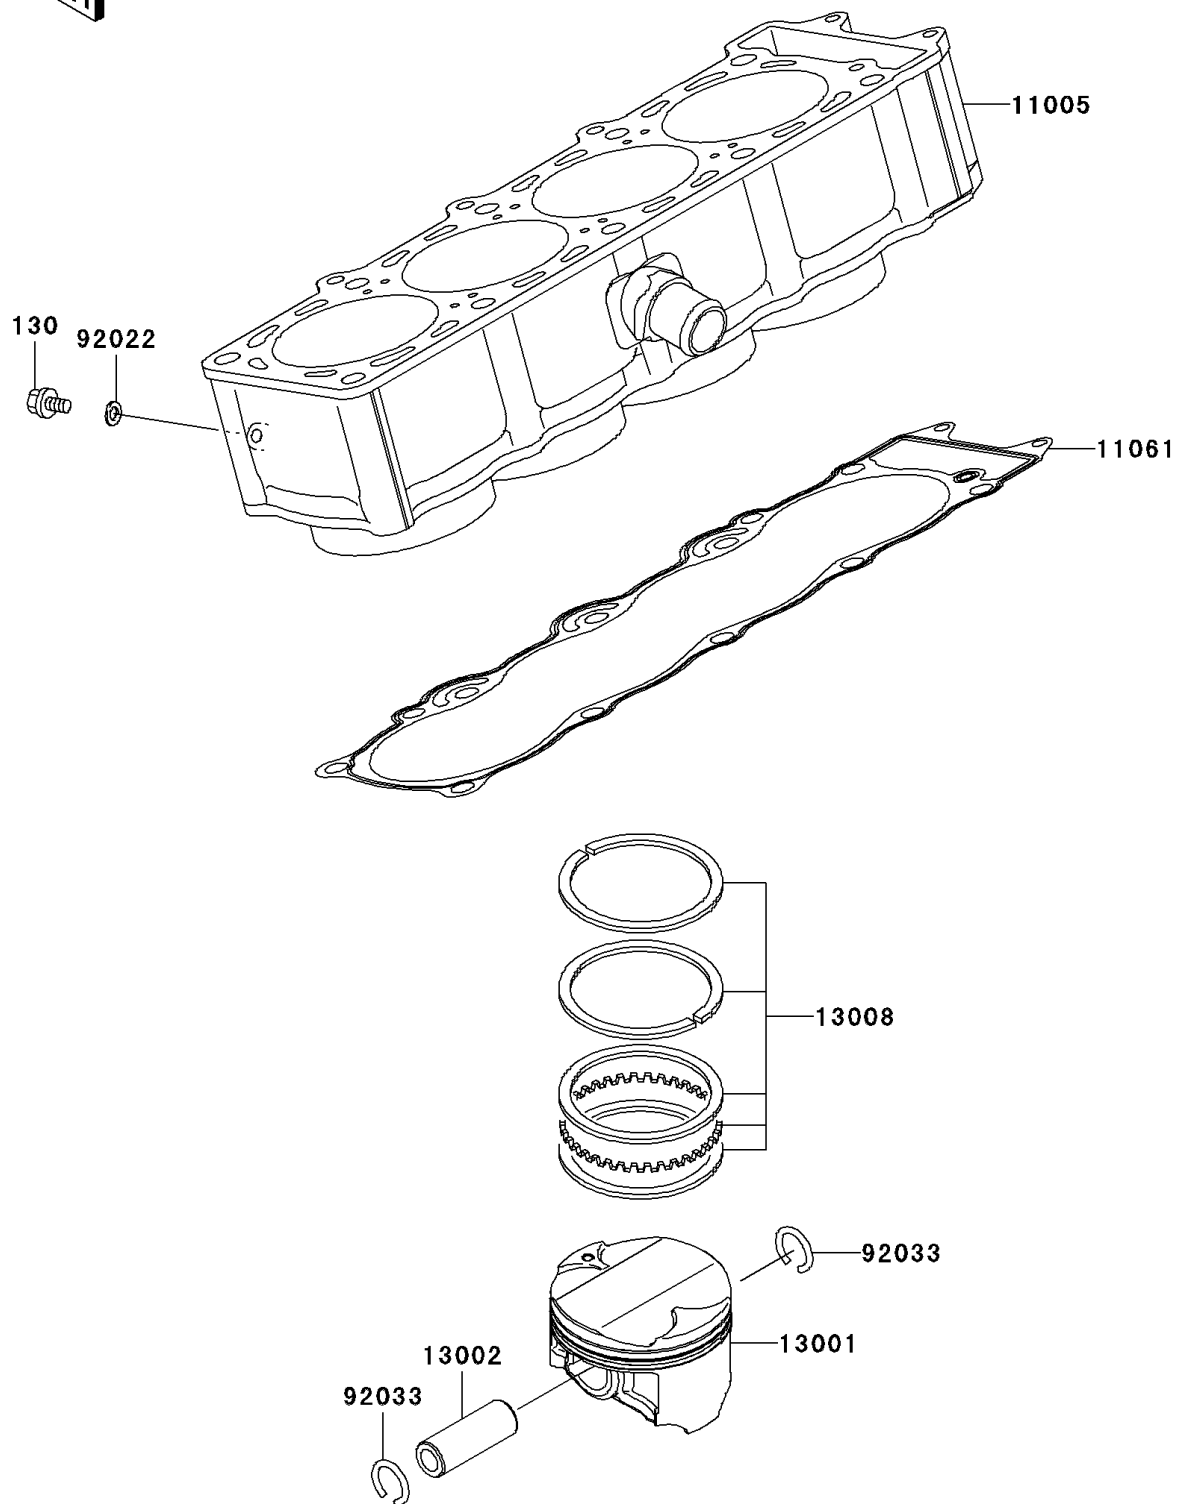

2006 Z750S PARTS DIAGRAM

Cylinder/Piston(s)

E1120

2006 Z750S PARTS LIST

Cylinder/Piston(s)

ITEM NAME	PART NUMBER	QUANTITY
BOLT-FLANGED,6X10 (Ref # 130)	130Y0610	1
CYLINDER-ENGINE (Ref # 11005)	11005-0015	1
GASKET,CYLINDER BASE (Ref # 11061)	11061-1168	1
PISTON-ENGINE (Ref # 13001)	13001-0018	1
PIN-PISTON (Ref # 13002)	13002-0003	1
RING-SET-PISTON (Ref # 13008)	13008-0004	1
WASHER,6.2X11X1 (Ref # 92022)	92022-304	1
RING-SNAP,20.5X1.2 (Ref # 92033)	92033-1099	1