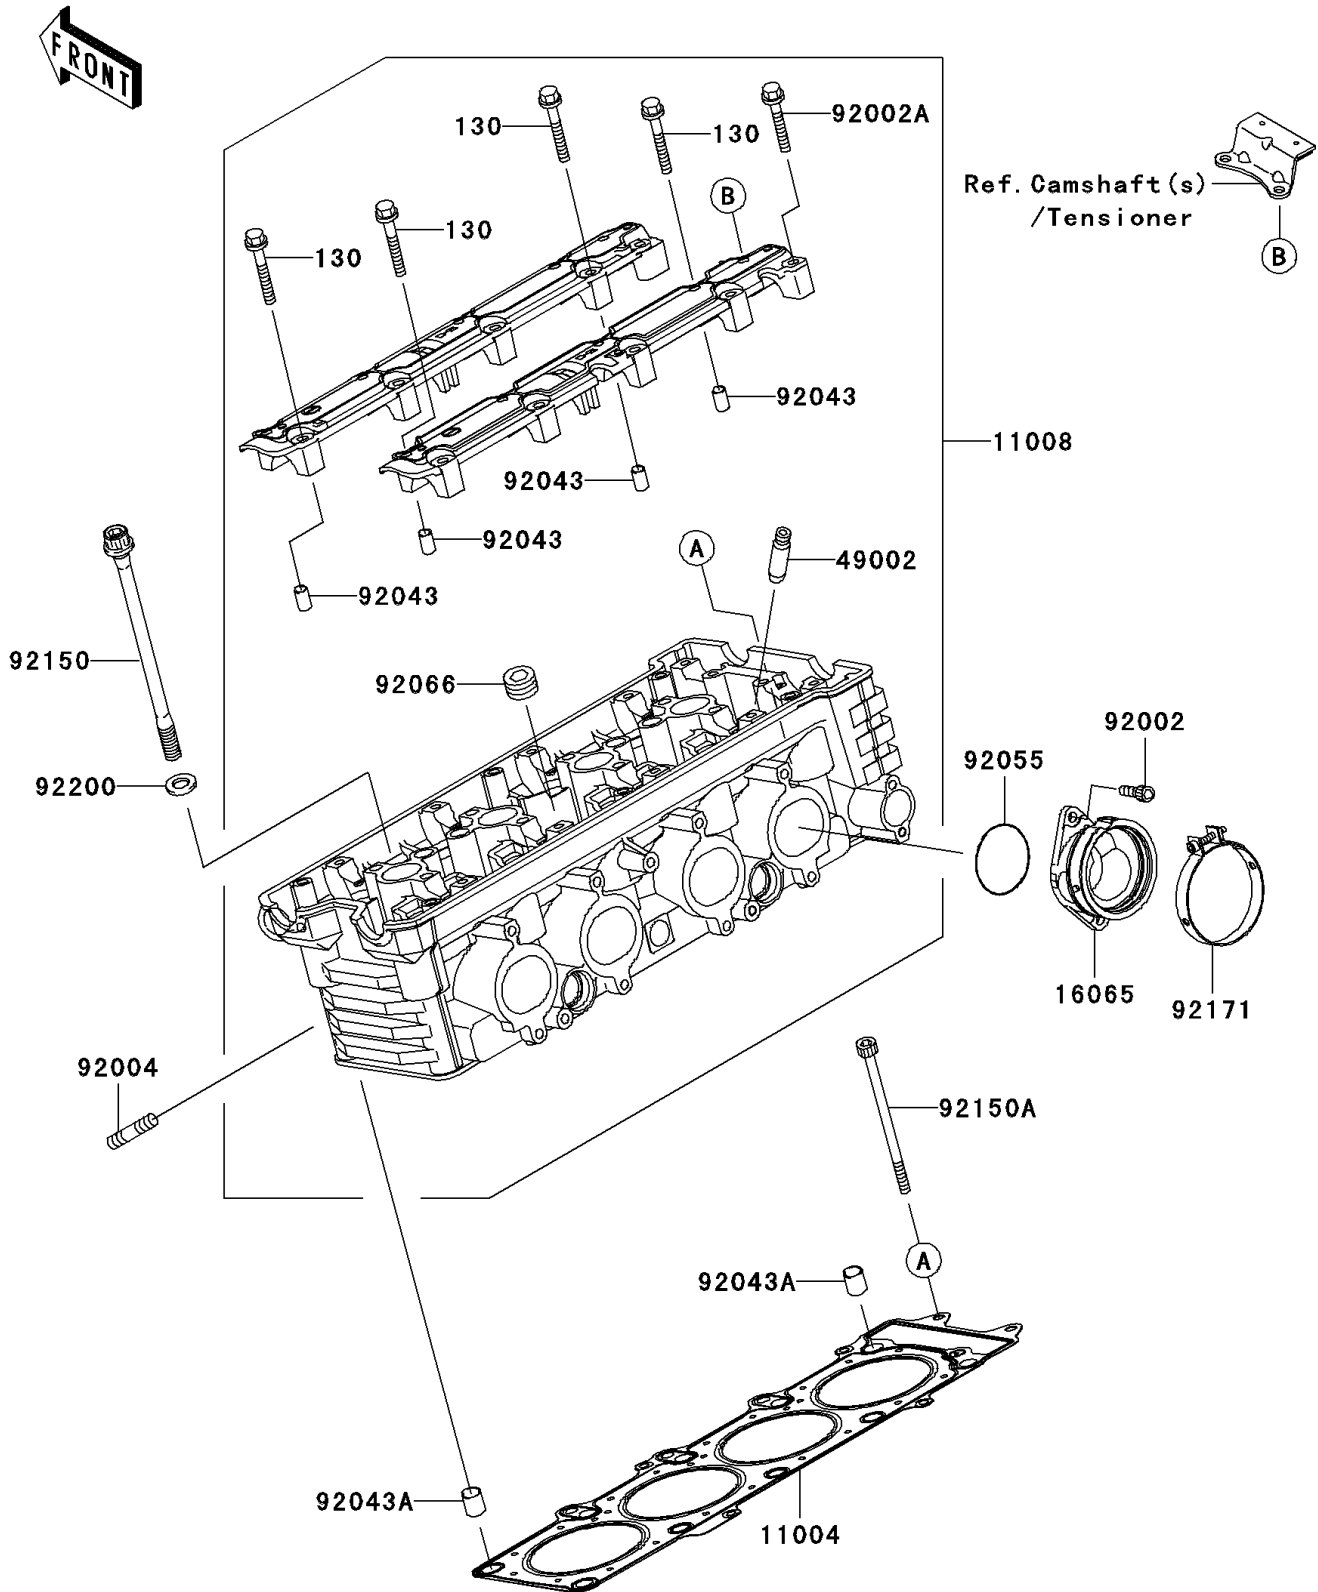

2006 Z750S PARTS DIAGRAM

Cylinder Head

E1111

2006 Z750S PARTS LIST

Cylinder Head

ITEM NAME	PART NUMBER	QUANTITY
BOLT-FLANGED,6X45 (Ref # 130)	130P0645	1
GASKET-HEAD (Ref # 11004)	11004-0006	1
HEAD-COMP-CYLINDER (Ref # 11008)	11008-0013	1
HOLDER-THROTTLE (Ref # 16065)	16065-0008	1
GUIDE-VALVE (Ref # 49002)	49002-1152	1
BOLT,6X16 (Ref # 92002)	92002-1143	1
BOLT,6X40 (Ref # 92002A)	92002-1756	1
STUD,8X22 (Ref # 92004)	92004-1249	1
PIN,6.2X8X14 (Ref # 92043)	92043-1263	1
PIN,10.1X12X14 (Ref # 92043A)	92043-4009	1
RING-O,43.7X1.9 (Ref # 92055)	92055-1401	1
PLUG,PT1/2X12.5 (Ref # 92066)	92066-0002	1
BOLT,10X165 (Ref # 92150)	92150-1368	1
BOLT,SOCKET,6X110 (Ref # 92150A)	92150-1755	1
CLAMP (Ref # 92171)	92171-1552	1
WASHER,10.5X19X2.3 (Ref # 92200)	92200-1042	1