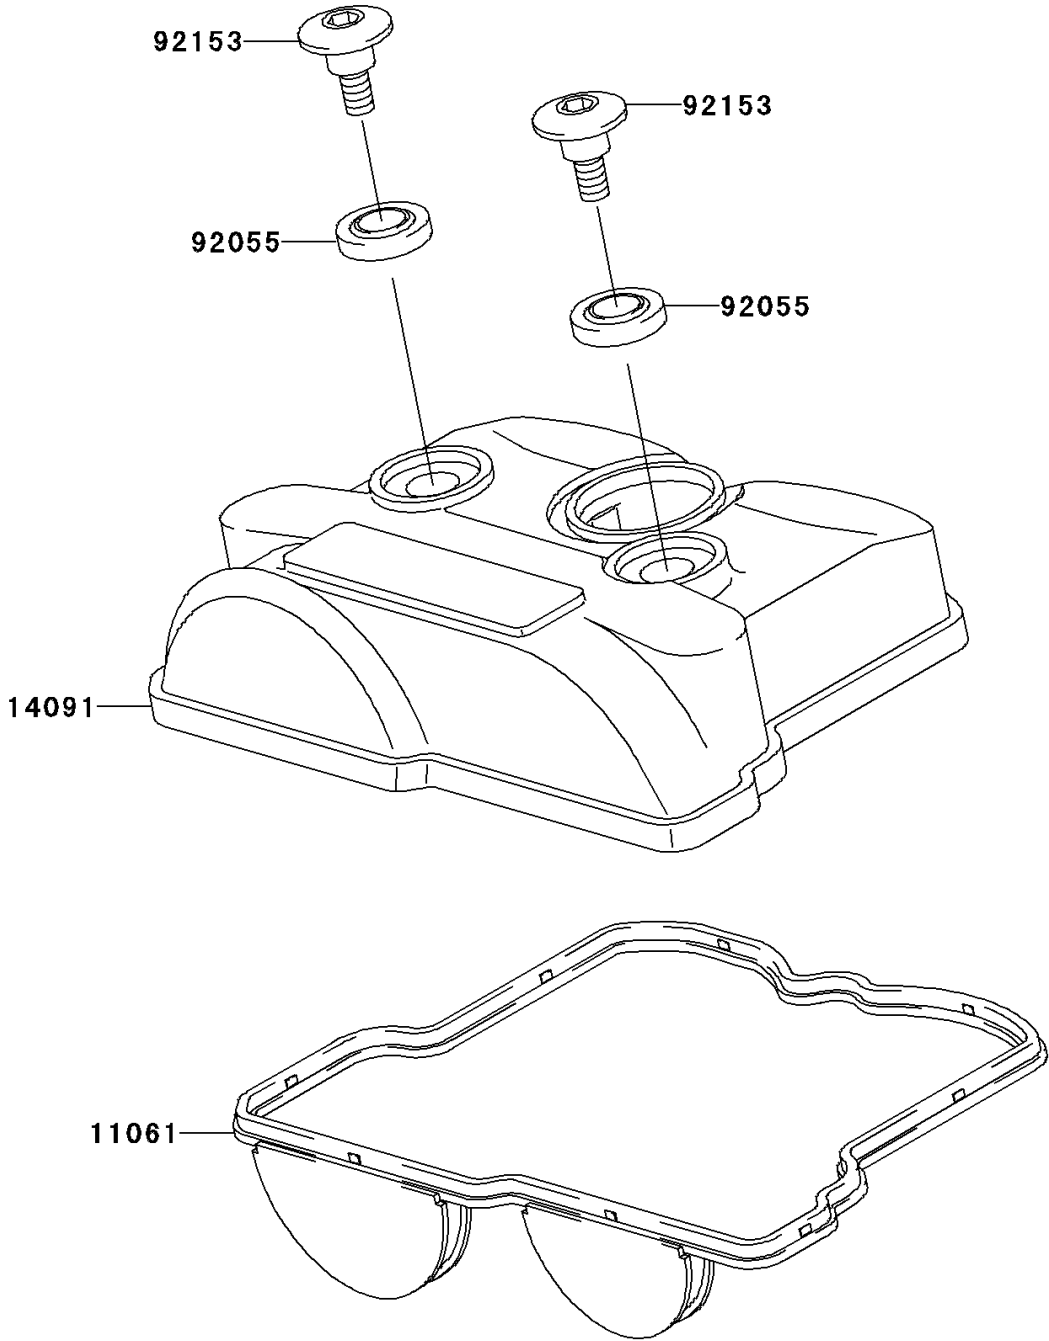

## 2009 KX™250F PARTS DIAGRAM

Cylinder Head Cover

E1112

## 2009 KX™250F PARTS LIST

Cylinder Head Cover

ITEM NAME	PART NUMBER	QUANTITY
GASKET,CYLINDER HEAD (Ref # 11061)	11061-0350	1
COVER,CYLINDER HEAD (Ref # 14091)	14091-1629	1
RING-O,HEAD COVER BOLT (Ref # 92055)	92055-1352	1
BOLT,SOCKET,6MM (Ref # 92153)	92153-1181	1