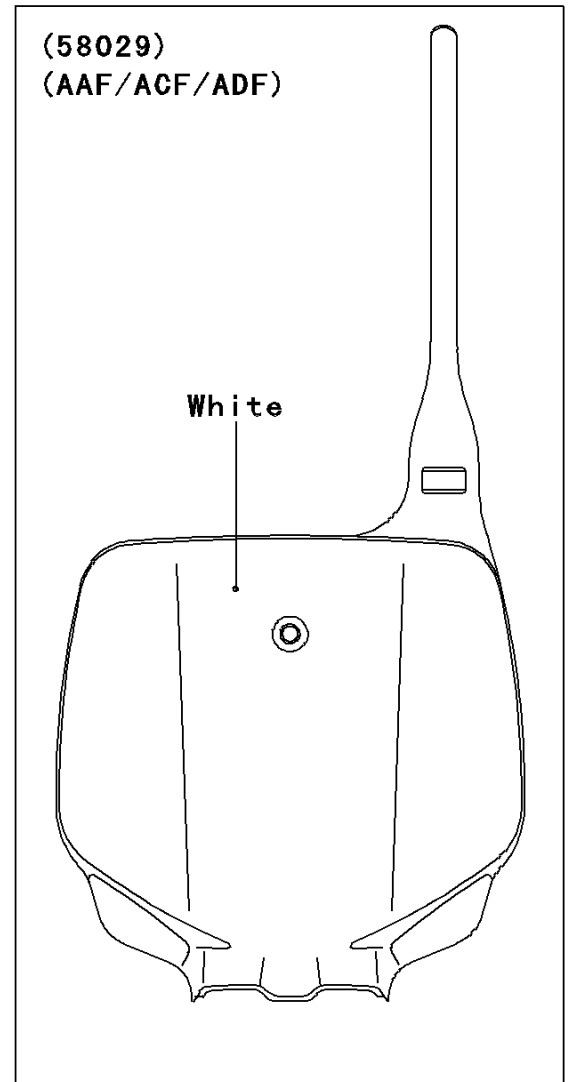

2010 KX™85 PARTS DIAGRAM

Accessory

F2910

WOD

2010 KX™85 PARTS LIST

Accessory

ITEM NAME	PART NUMBER	QUANTITY
PLATE-NUMBER,B.WHITE (Ref # 58029)	58029-1082-266	1
BOLT,6X14 (Ref # 92150)	92150-1340	1