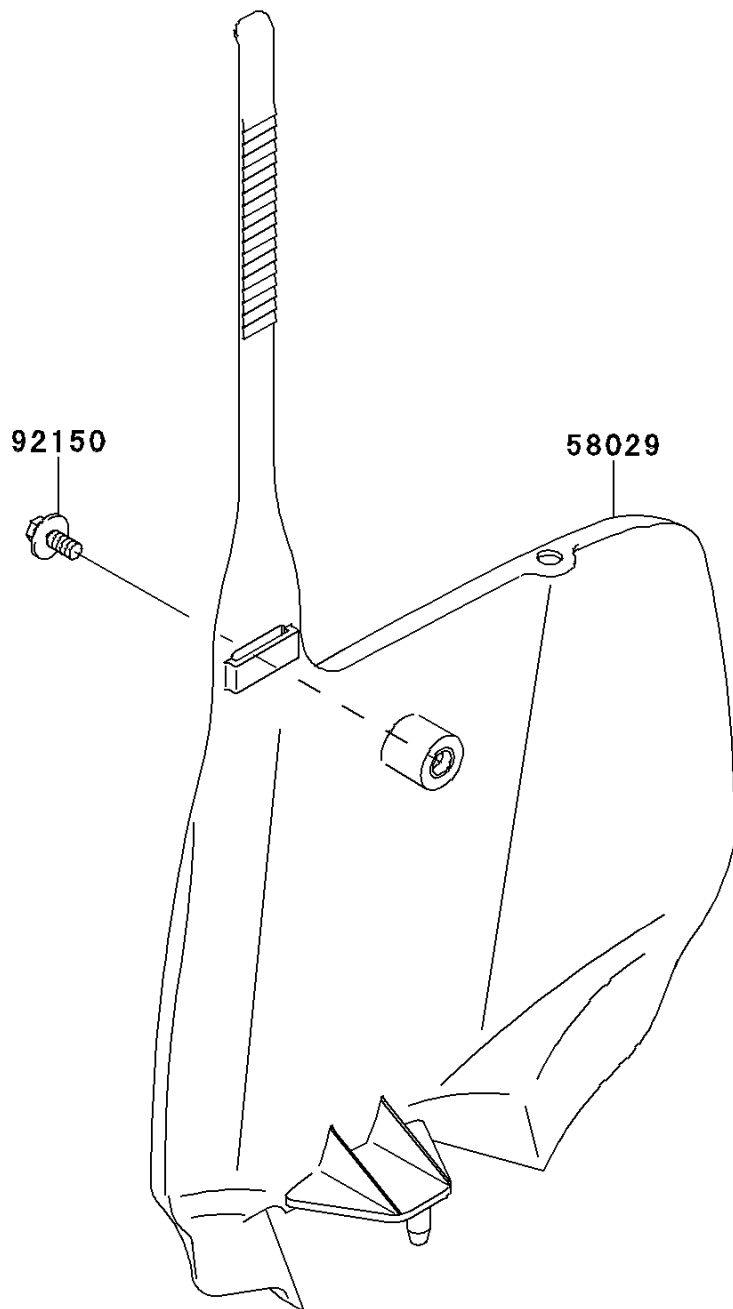

2010 KX™85 PARTS DIAGRAM

Accessory

F2910

WOD

2010 KX™85 PARTS LIST

Accessory

ITEM NAME	PART NUMBER	QUANTITY
PLATE-NUMBER,B.WHITE (Ref # 58029)	58029-1082-266	1
BOLT,6X14 (Ref # 92150)	92150-1340	1