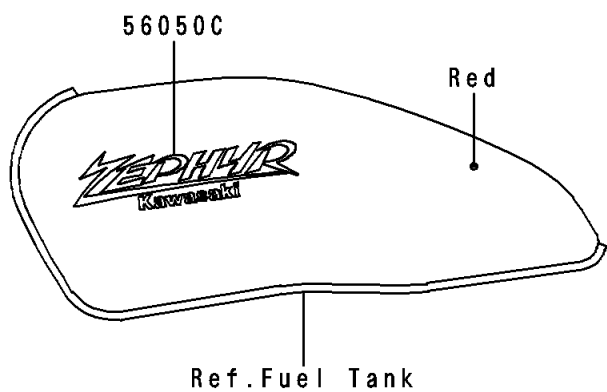

1990 Zephyr™ 550 PARTS DIAGRAM

Decal(ZR550-B1/B2)

F2861

1990 Zephyr™ 550 PARTS LIST

Decal(ZR550-B1/B2)

ITEM NAME	PART NUMBER	QUANTITY
MARK,CHAIN COVER (Ref # 56050)	56050-1424	1
MARK,CHAIN COVER (Ref # 56050A)	56050-1425	1
MARK,FUEL TANK,ZEPHYR (Ref # 56050B)	56050-1527	1
MARK,FUEL TANK,ZEPHYR (Ref # 56050C)	56050-1528	1