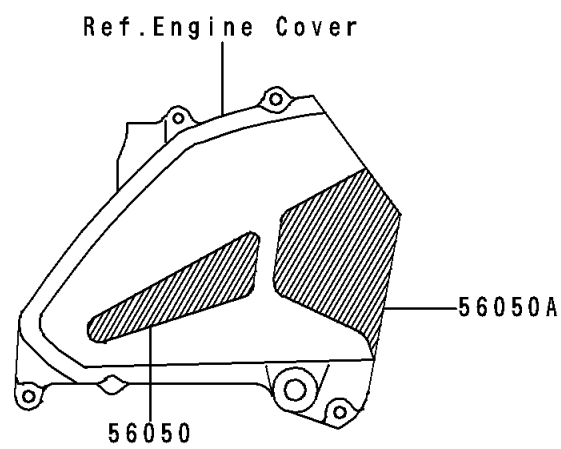

1990 Zephyr™ 550 PARTS DIAGRAM

Decal(ZR550-B1/B2)

F2861

1990 Zephyr™ 550 PARTS LIST

Decal(ZR550-B1/B2)

ITEM NAME	PART NUMBER	QUANTITY
MARK,CHAIN COVER (Ref # 56050)	56050-1424	1
MARK,CHAIN COVER (Ref # 56050A)	56050-1425	1
MARK,FUEL TANK,ZEPHYR (Ref # 56050B)	56050-1527	1
MARK,FUEL TANK,ZEPHYR (Ref # 56050C)	56050-1528	1