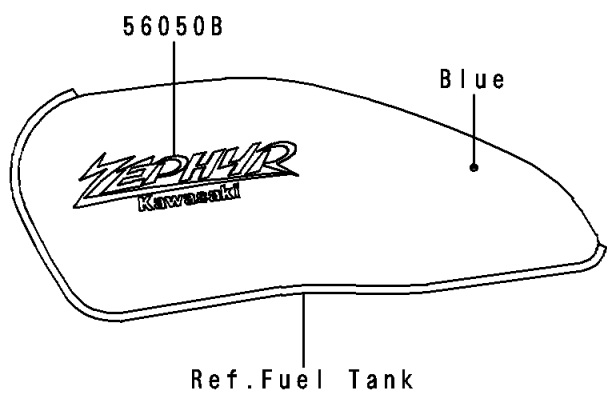

1990 Zephyr™ 550 PARTS DIAGRAM

Decal(ZR550-B1/B2)

F2861

1990 Zephyr™ 550 PARTS LIST

Decal(ZR550-B1/B2)

ITEM NAME	PART NUMBER	QUANTITY
MARK,CHAIN COVER (Ref # 56050)	56050-1424	1
MARK,CHAIN COVER (Ref # 56050A)	56050-1425	1
MARK,FUEL TANK,ZEPHYR (Ref # 56050B)	56050-1527	1
MARK,FUEL TANK,ZEPHYR (Ref # 56050C)	56050-1528	1