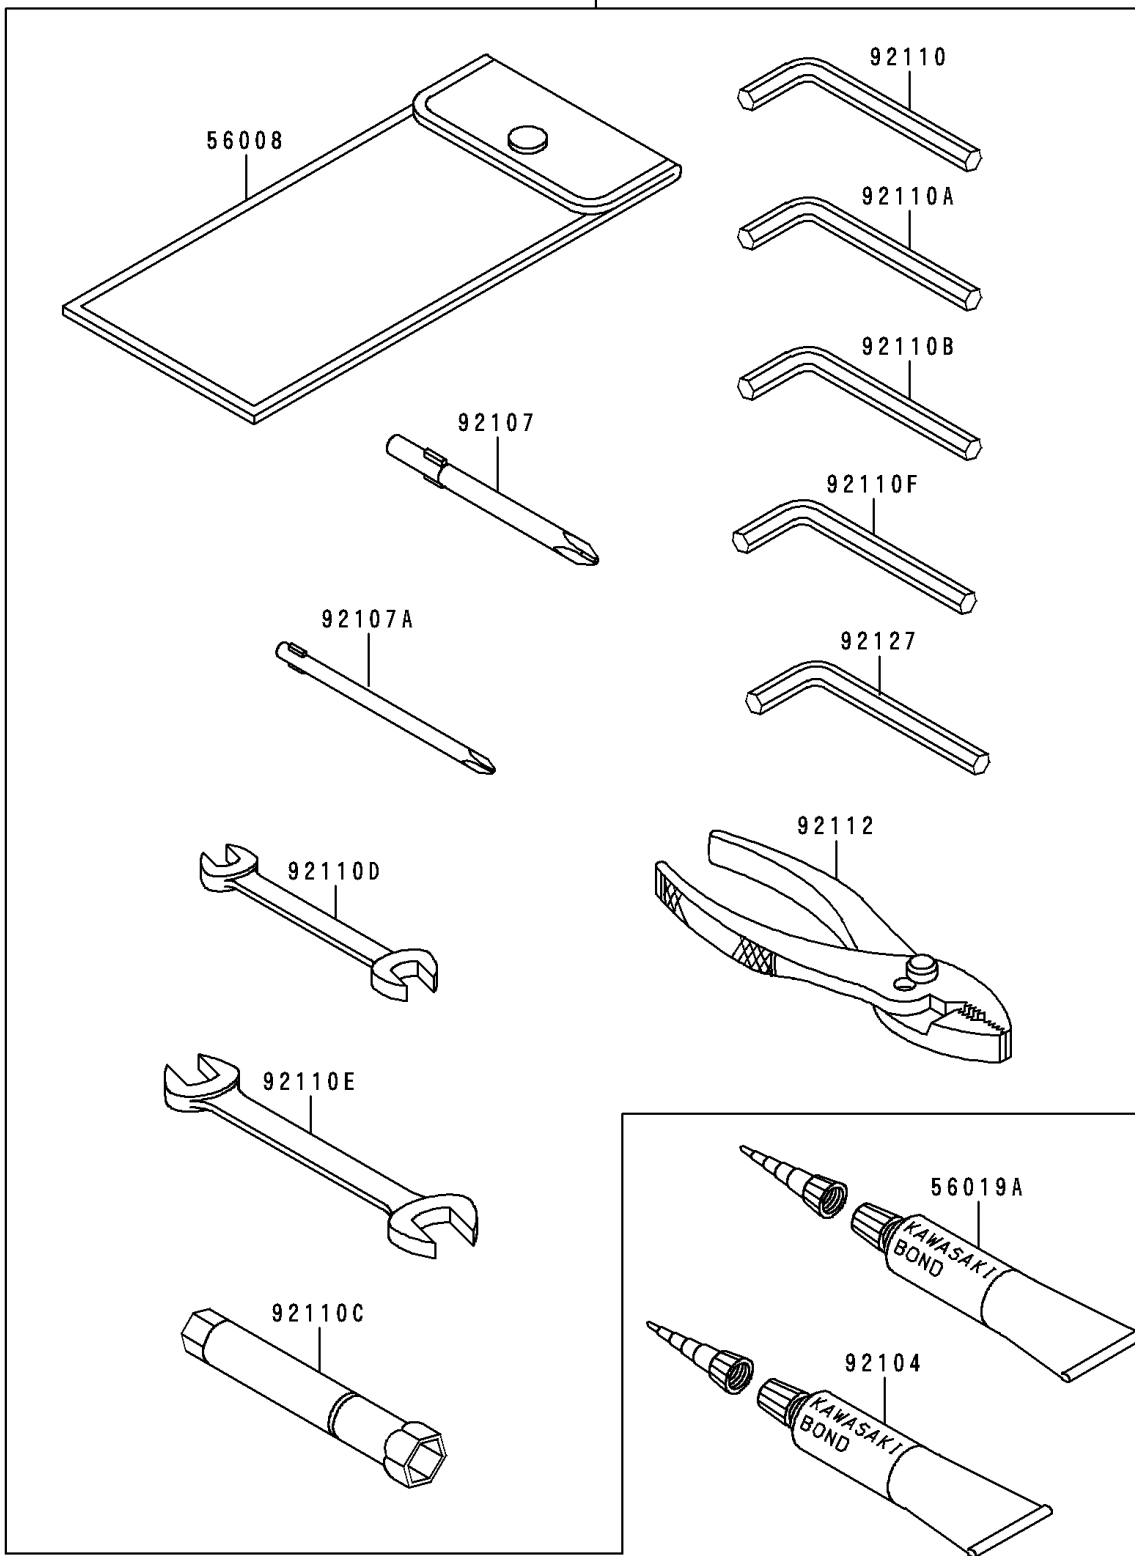

## 1990 Zephyr™ 550 PARTS DIAGRAM

Tool

56007

F2810

## 1990 Zephyr™ 550 PARTS LIST

Tool

| ITEM NAME                                    | PART NUMBER | QUANTITY |
|--|-------------|----------|
| TOOLKIT (Ref # 56007)                        | 56007-1338  | 1        |
| BAG,TOOL (Ref # 56008)                       | 56008-1019  | 1        |
| THREE BOND TB1211,HT/RS,WHITE (Ref # 56019A) | 56019-120   | 1        |
| GASKET-LIQUID,TUBE,100G,BLACK (Ref # 92104)  | 92104-1003  | 1        |
| TOOL-DRIVER,#3PHILLIPS (Ref # 92107)         | 92107-005   | 1        |
| TOOL-DRIVER,#2PHILLIPS (Ref # 92107A)        | 92107-1053  | 1        |
| TOOL-WRENCH,ALLEN,5MM (Ref # 92110)          | 92110-1015  | 1        |
| TOOL-WRENCH,ALLEN,12MM (Ref # 92110A)        | 92110-1104  | 1        |
| TOOL-WRENCH,ALLEN,8MM (Ref # 92110B)         | 92110-1108  | 1        |
| TOOL-WRENCH,BOX,18MM (Ref # 92110C)          | 92110-1111  | 1        |
| TOOL-WRENCH,OPEN END,10X12 (Ref # 92110D)    | 92110-1152  | 1        |
| TOOL-WRENCH,OPEN END,14X17 (Ref # 92110E)    | 92110-1153  | 1        |
| TOOL-WRENCH,ALLEN,4MM (Ref # 92110F)         | 92110-3703  | 1        |
| TOOL-PLIERS (Ref # 92112)                    | 92112-003   | 1        |
| TOOL-WRENCH,ALLEN,6MM (Ref # 92127)          | 92127-003   | 1        |