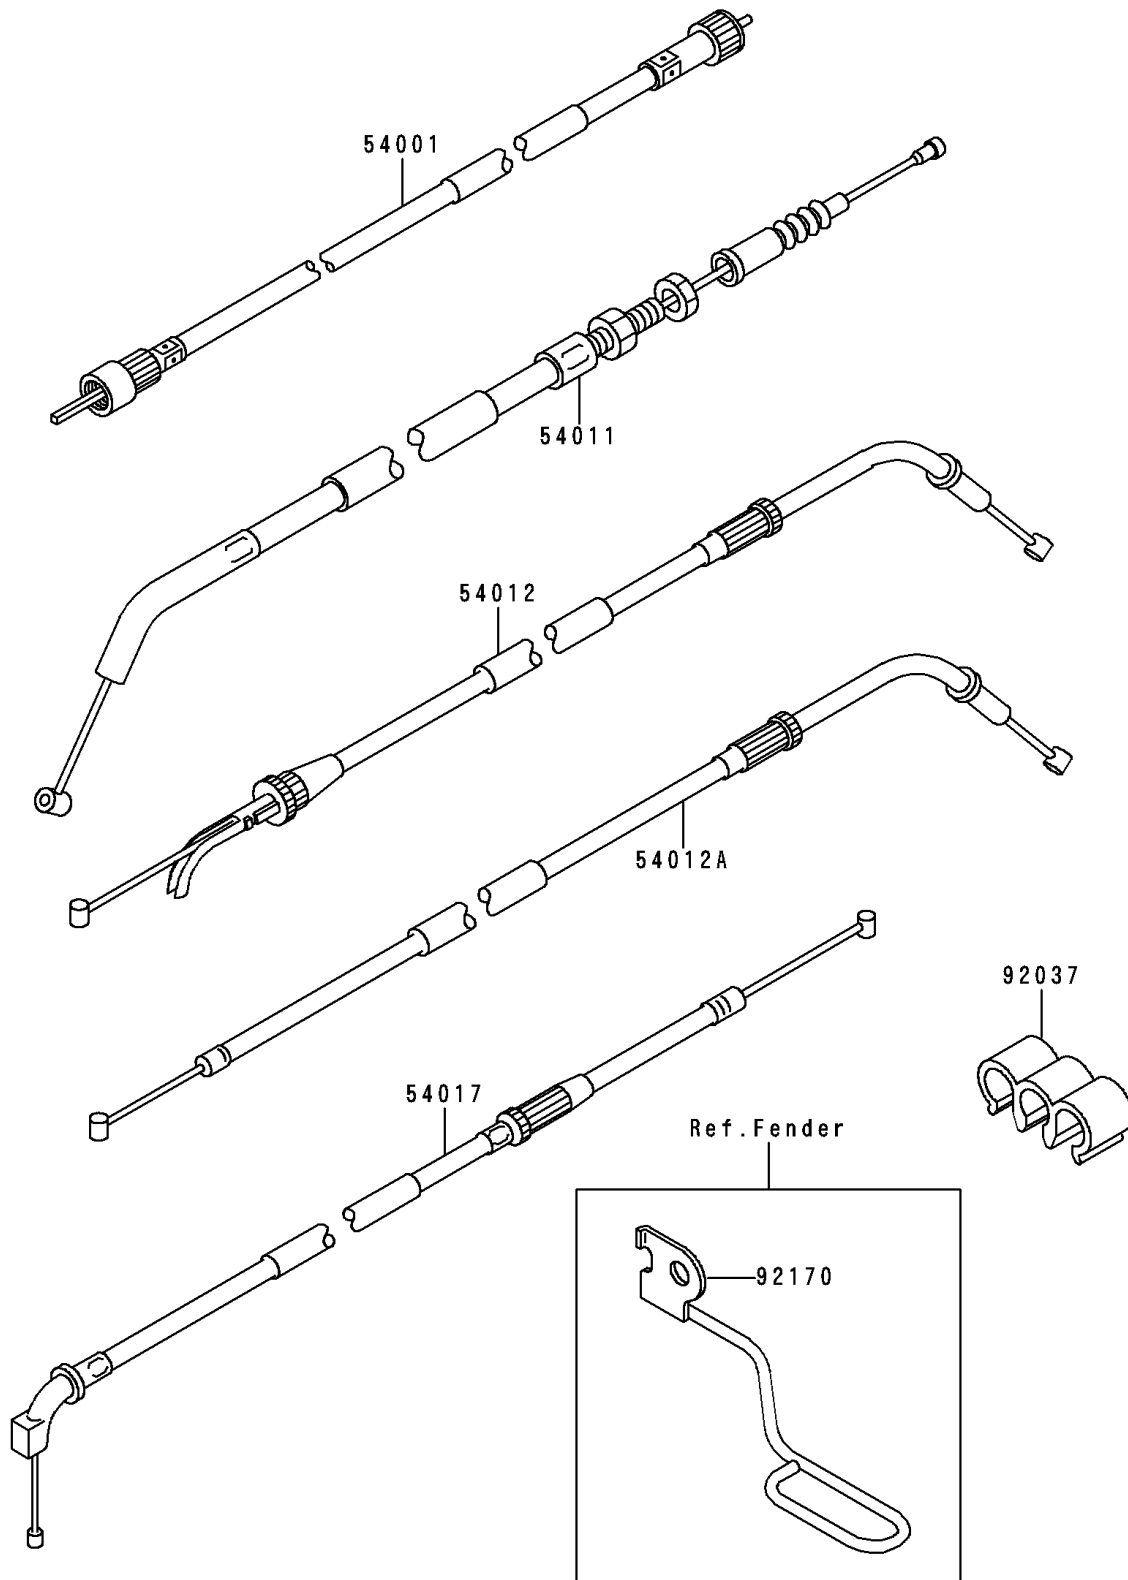

1990 Zephyr™ 550 PARTS DIAGRAM

Cable

F2540

1990 Zephyr™ 550 PARTS LIST

Cable

ITEM NAME	PART NUMBER	QUANTITY
CABLE-SPEEDOMETER (Ref # 54001)	54001-1024	1
CABLE-CLUTCH (Ref # 54011)	54011-1288	1
CABLE-THROTTLE,OPENING (Ref # 54012)	54012-1386	1
CABLE-THROTTLE,CLOSING (Ref # 54012A)	54012-1387	1
CABLE-STARTER (Ref # 54017)	54017-1121	1
CLAMP,CABLE (Ref # 92037)	92037-1697	1
CLAMP,CABLE (Ref # 92170)	92170-1112	1