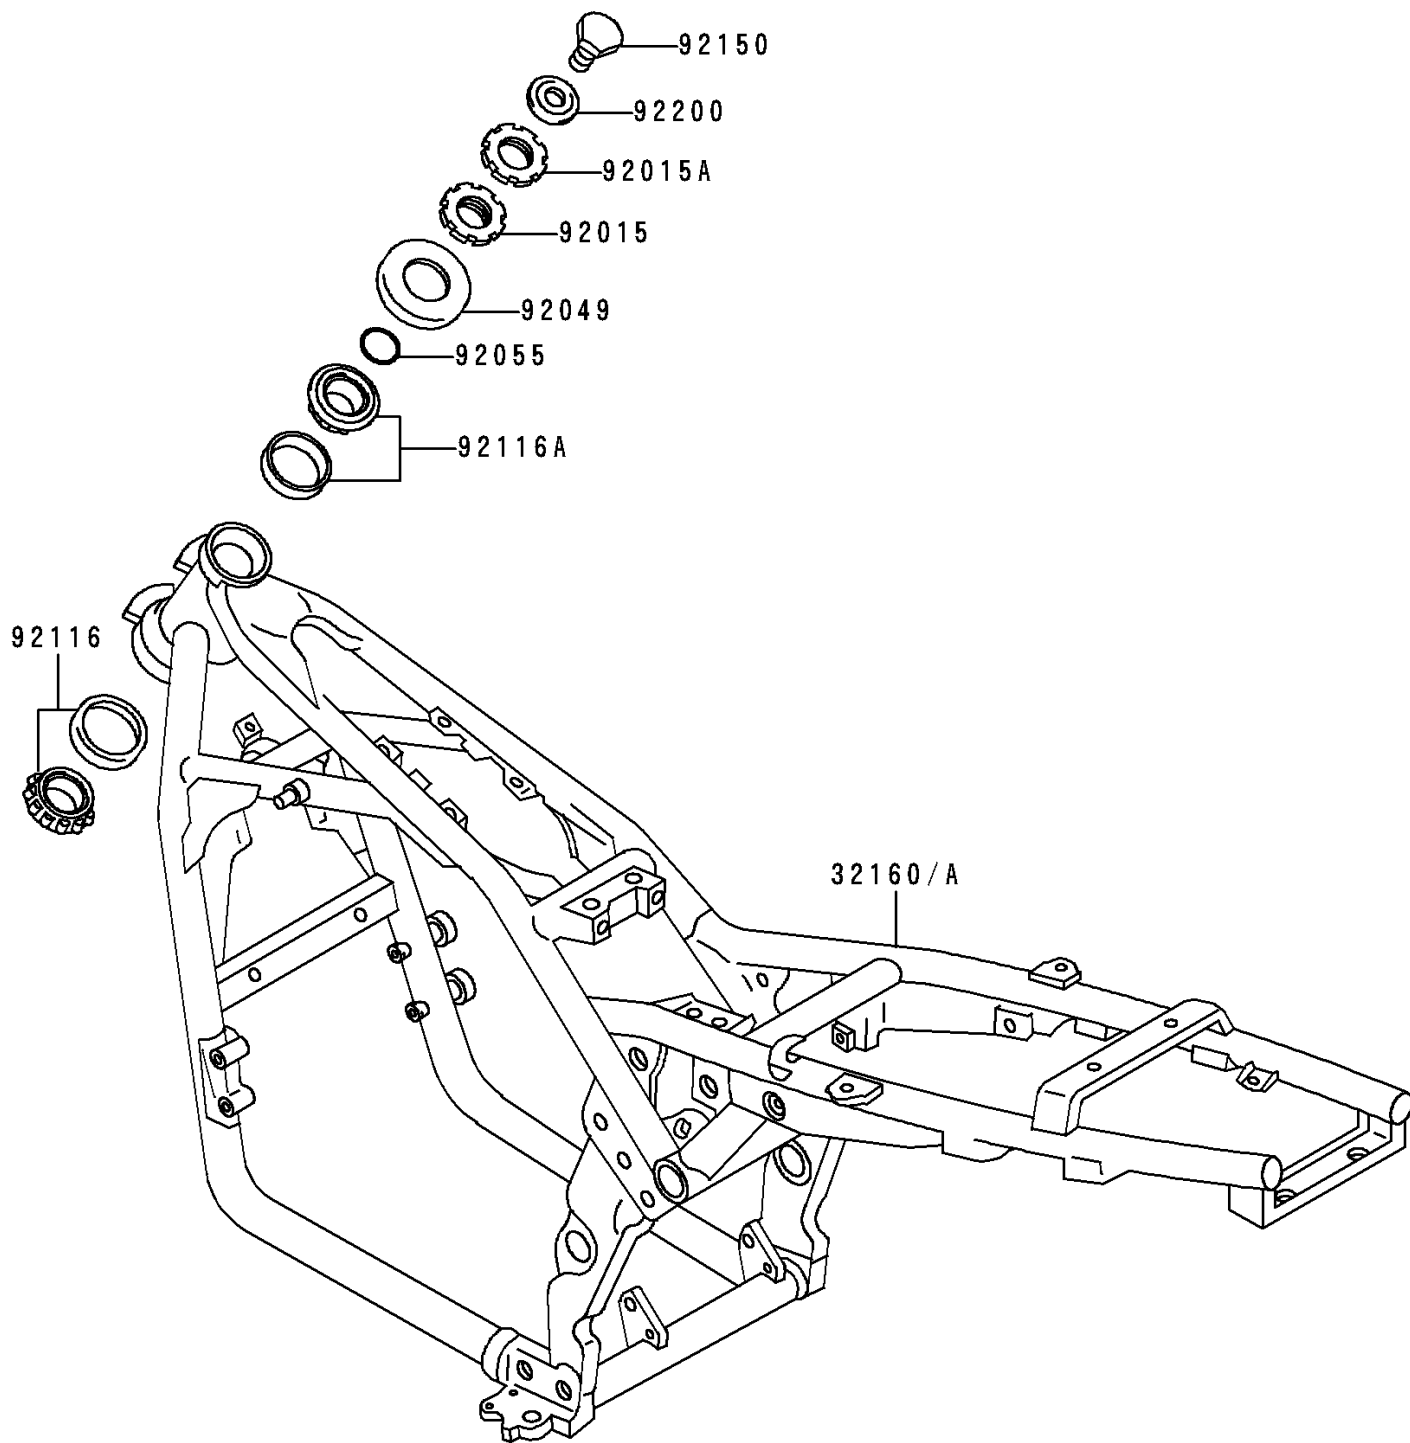

1990 Zephyr™ 550 PARTS DIAGRAM

Frame

F2120

1990 Zephyr™ 550 PARTS LIST

Frame

ITEM NAME	PART NUMBER	QUANTITY
FRAME-COMP,C.GRAY (Ref # 32160)	32160-1140-EZ	1
NUT,25MM (Ref # 92015)	92015-1803	1
NUT,25MM (Ref # 92015A)	92015-1810	1
SEAL-OIL,STEERING STEM (Ref # 92049)	92049-1214	1
RING-O,ID=24.5 (Ref # 92055)	92055-1459	1
BEARING-ROLLER,HR320/28XJ (Ref # 92116)	92116-1009	1
BEARING-ROLLER,HI-CAP32005JR-1 (Ref # 92116A)	92116-1056	1
BOLT,14X25 (Ref # 92150)	92150-1672	1
WASHER (Ref # 92200)	92200-1140	1