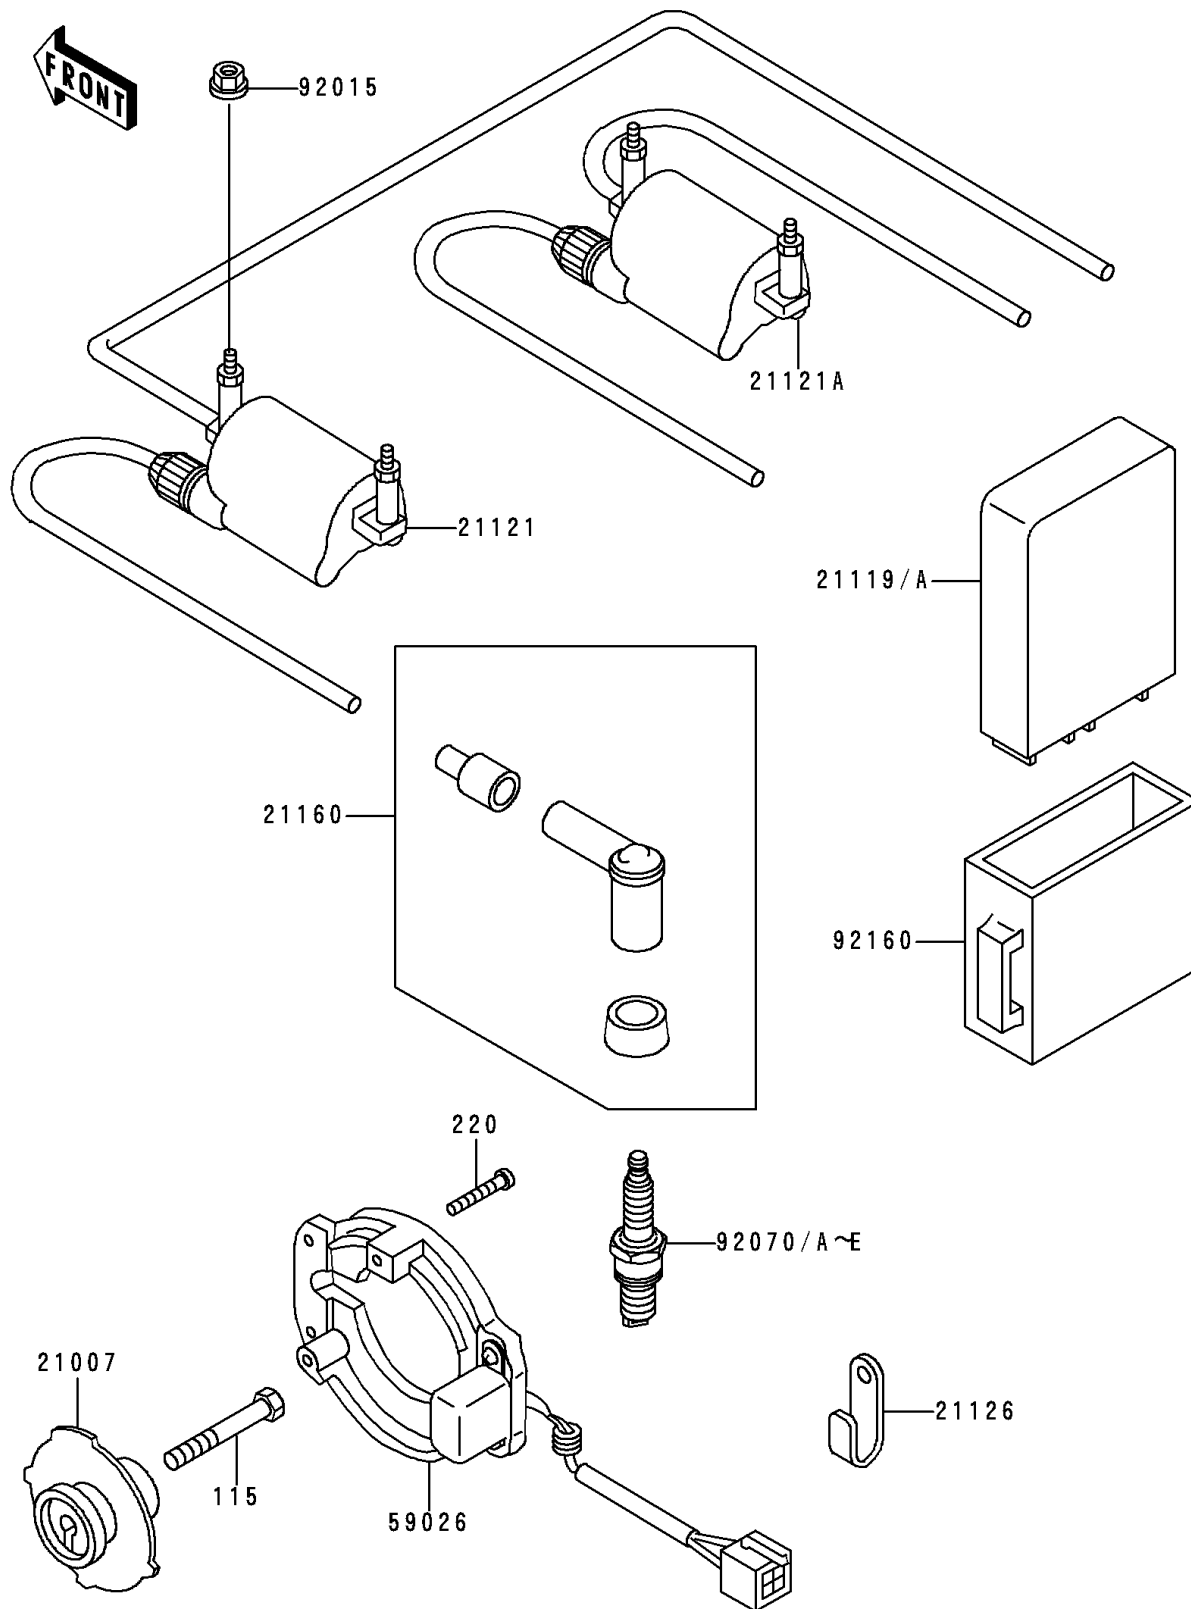

## 1990 Zephyr™ 550 PARTS DIAGRAM

Ignition Coil

E1830

## 1990 Zephyr™ 550 PARTS LIST

### Ignition Coil

ITEM NAME	PART NUMBER	QUANTITY
BOLT-SMALL-UPSET (Ref # 115)	115G0845	1
SCREW-PAN-CROS,5X25 (Ref # 220)	220B0525	1
ROTOR,PULSING (Ref # 21007)	21007-1193	1
IGNITER (Ref # 21119)	21119-1277	1
COIL-IGNITION,#1&#4 (Ref # 21121)	21121-1177	1
COIL-IGNITION,#2&#3 (Ref # 21121A)	21121-1178	1
CLAMP,WIRING HARNESS (Ref # 21126)	21126-008	1
CAP-ASSY-PLUG (Ref # 21160)	21160-1085	1
COIL-PULSING (Ref # 59026)	59026-1108	1
NUT,FLANGED,6MM (Ref # 92015)	92015-1193	1
PLUG-SPARK,D8EA(NGK) (Ref # 92070)	92070-1011	1
PLUG-SPARK,X24ES-U(ND) (Ref # 92070A)		2
PLUG-SPARK,D9EA(NGK) (Ref # 92070B)	92070-1034	1
DAMPER,IGNITER (Ref # 92160)	92160-1181	1