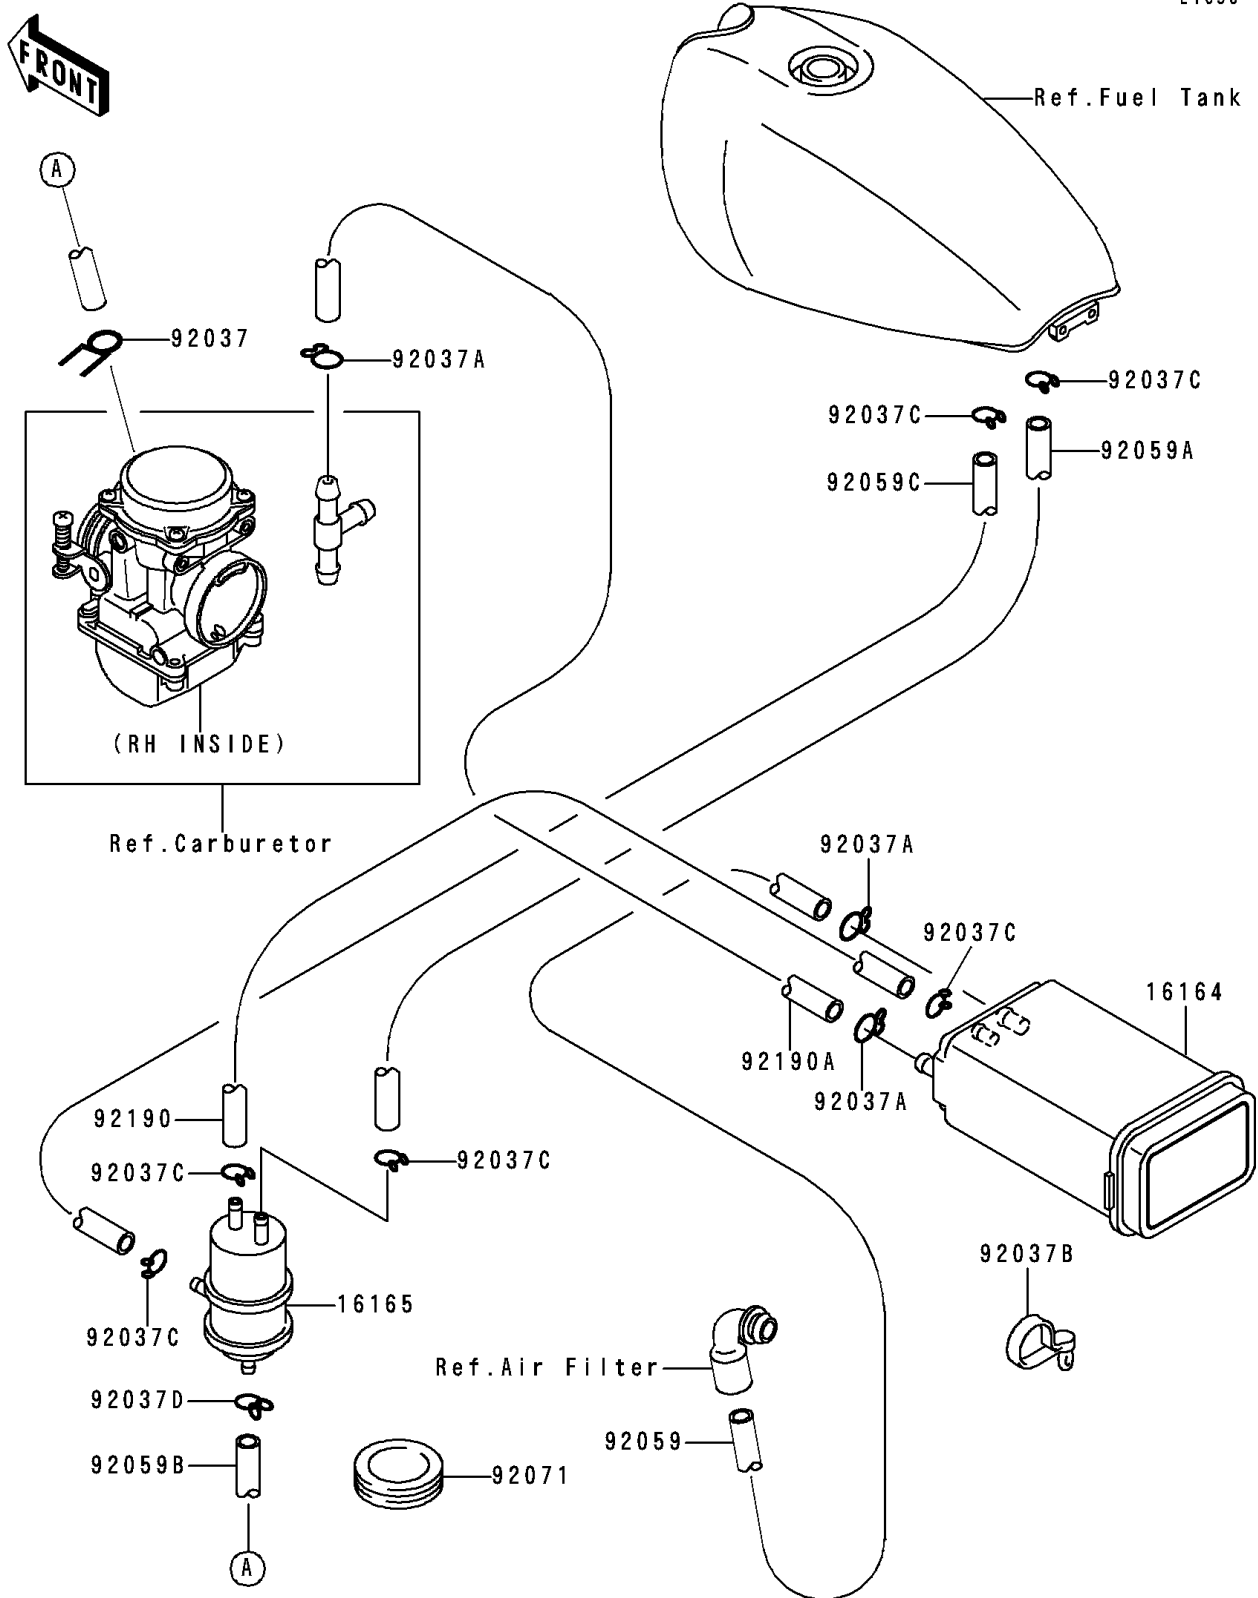

1990 Zephyr™ 550 PARTS DIAGRAM

Canister

E1650

1990 Zephyr™ 550 PARTS LIST

Canister

ITEM NAME	PART NUMBER	QUANTITY
CANISTER (Ref # 16164)	16164-1052	1
SEPARATOR (Ref # 16165)	16165-1001	1
CLAMP,TUBE (Ref # 92037)	92037-072	1
CLAMP,HOSE (Ref # 92037A)	92037-1104	1
CLAMP,HOSE (Ref # 92037B)	92037-1163	1
CLAMP,TUBE (Ref # 92037C)	92037-147	1
CLAMP (Ref # 92037D)	92037-1712	1
TUBE,7X12X950,GREEN (Ref # 92059)	92059-1582	1
TUBE,5X10X550,BLUE (Ref # 92059A)	92059-1589	1
TUBE,4X9X550,WHITE (Ref # 92059B)	92059-1760	1
TUBE,5X10X320,RED (Ref # 92059C)	92059-1857	1
GROMMET,FUEL TANK (Ref # 92071)	92071-1035	1
TUBE,BLUE (Ref # 92190)	92190-1147	1
TUBE,7X12X840,YELLOW (Ref # 92190A)	92190-1176	1