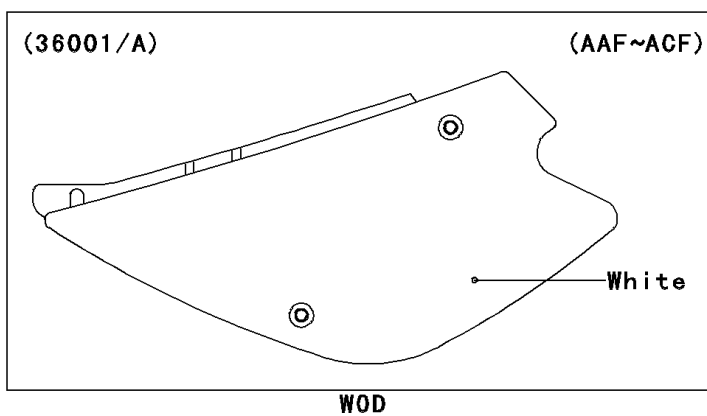

2010 KX™85 PARTS DIAGRAM

Side Covers

F2611

2010 KX™85 PARTS LIST

Side Covers

ITEM NAME	PART NUMBER	QUANTITY
COVER-SIDE,LH,B.WHITE (Ref # 36001)	36001-1584-266	1
COVER-SIDE,RH,B.WHITE (Ref # 36001A)	36001-1585-266	1
COLLAR (Ref # 92143)	92143-1196	1
BOLT,6X14 (Ref # 92150)	92150-1340	1
BOLT,6X20 (Ref # 92153)	92153-0502	1
DAMPER (Ref # 92160)	92160-1899	1