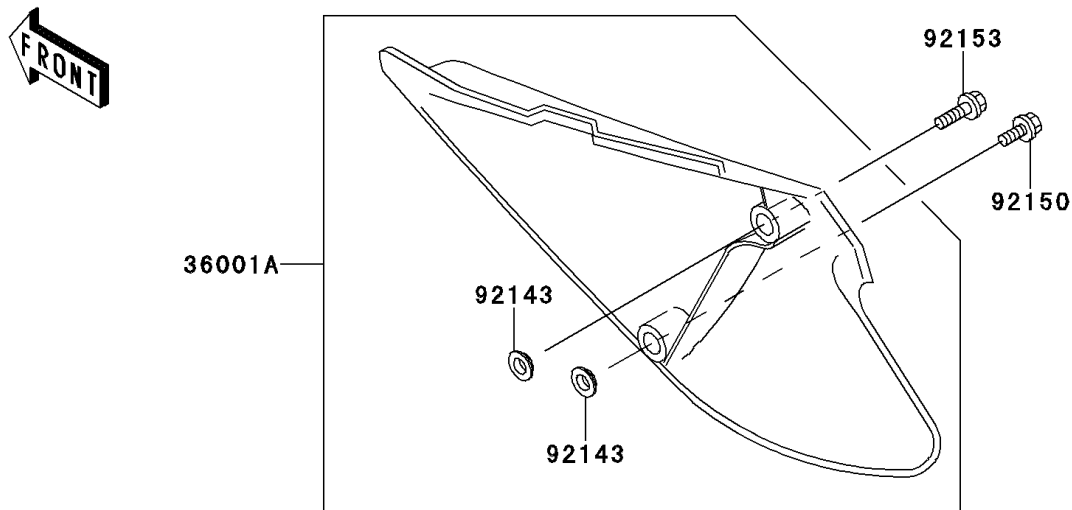

2010 KX™85 PARTS DIAGRAM

Side Covers

F2611

2010 KX™85 PARTS LIST

Side Covers

ITEM NAME	PART NUMBER	QUANTITY
COVER-SIDE,LH,B.WHITE (Ref # 36001)	36001-1584-266	1
COVER-SIDE,RH,B.WHITE (Ref # 36001A)	36001-1585-266	1
COLLAR (Ref # 92143)	92143-1196	1
BOLT,6X14 (Ref # 92150)	92150-1340	1
BOLT,6X20 (Ref # 92153)	92153-0502	1
DAMPER (Ref # 92160)	92160-1899	1