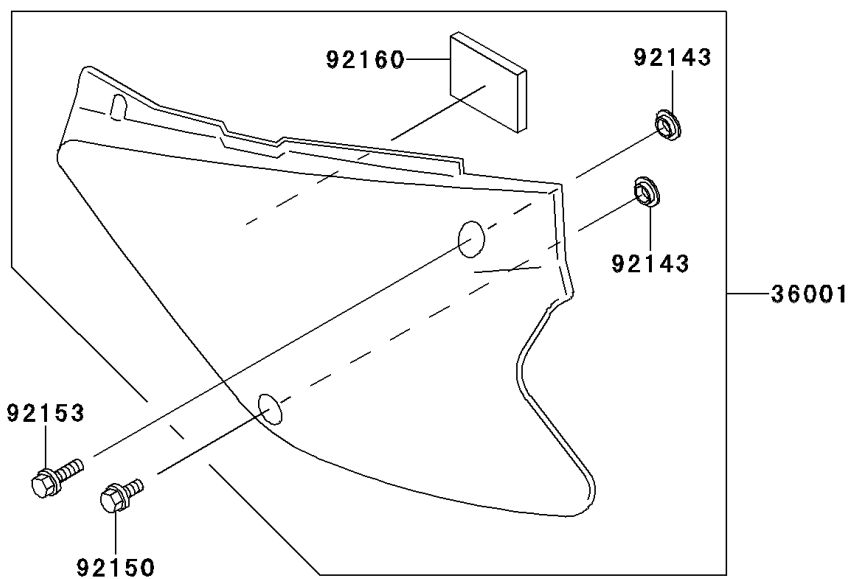

2010 KX™85 PARTS DIAGRAM

Side Covers

F2611

2010 KX™85 PARTS LIST

Side Covers

ITEM NAME	PART NUMBER	QUANTITY
COVER-SIDE,LH,B.WHITE (Ref # 36001)	36001-1584-266	1
COVER-SIDE,RH,B.WHITE (Ref # 36001A)	36001-1585-266	1
COLLAR (Ref # 92143)	92143-1196	1
BOLT,6X14 (Ref # 92150)	92150-1340	1
BOLT,6X20 (Ref # 92153)	92153-0502	1
DAMPER (Ref # 92160)	92160-1899	1