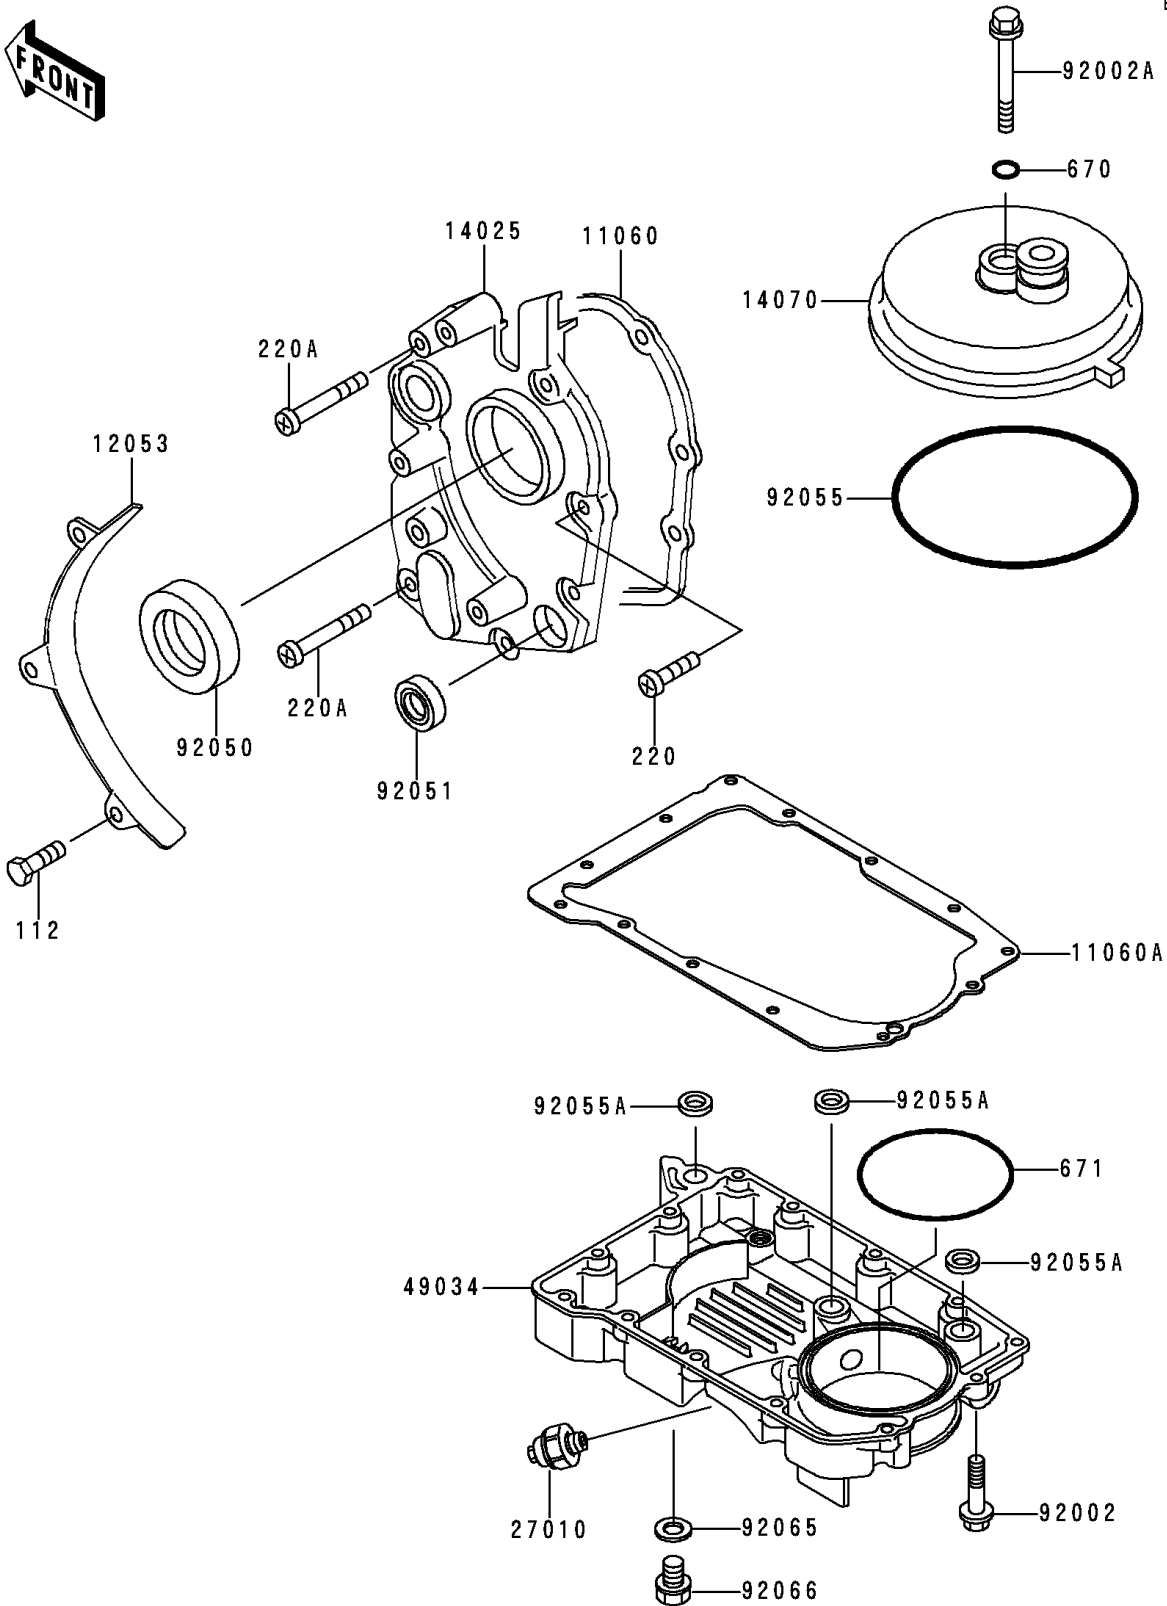

1990 Zephyr™ 550 PARTS DIAGRAM

Breather Body/Oil Pan

E1432

1990 Zephyr™ 550 PARTS LIST

Breather Body/Oil Pan

ITEM NAME	PART NUMBER	QUANTITY
BOLT-UPSET (Ref # 112)	112B0614	1
SCREW-PAN-CROS,6X20,WHITE (Ref # 220)	220B0620	1
SCREW-PAN-CROS,6X40 (Ref # 220A)	220B0640	1
O RING,8MM (Ref # 670)	670B1508	1
O RING,90MM (Ref # 671)	671B2590	1
GASKET,TRANSMISSION COVER (Ref # 11060)	11060-1056	1
GASKET,OIL PAN (Ref # 11060A)	11060-1057	1
GUIDE-CHAIN (Ref # 12053)	12053-1006	1
COVER,TRANSMISSION (Ref # 14025)	14025-1700	1
BODY-BREATHER,BLACK (Ref # 14070)	14070-1010	1
SWITCH,OIL PRESSURE (Ref # 27010)	27010-1155	1
PAN-OIL (Ref # 49034)	49034-1084	1
BOLT,6X25 (Ref # 92002)	92002-1089	1
BOLT,8X72 (Ref # 92002A)	92002-1329	1
SEAL-OIL,SC325210 (Ref # 92050)	92050-024	1
SEAL-OIL,TB13225.5 (Ref # 92051)	92051-005	1
RING-O,91.6X3.4 (Ref # 92055)	92055-052	1
RING-O,19.5MM (Ref # 92055A)	92055-077	1
GASKET,12X22X2,DRAIN PLUG (Ref # 92065)	92065-097	1
PLUG,OIL DRAIN,12X15 (Ref # 92066)	92066-1174	1