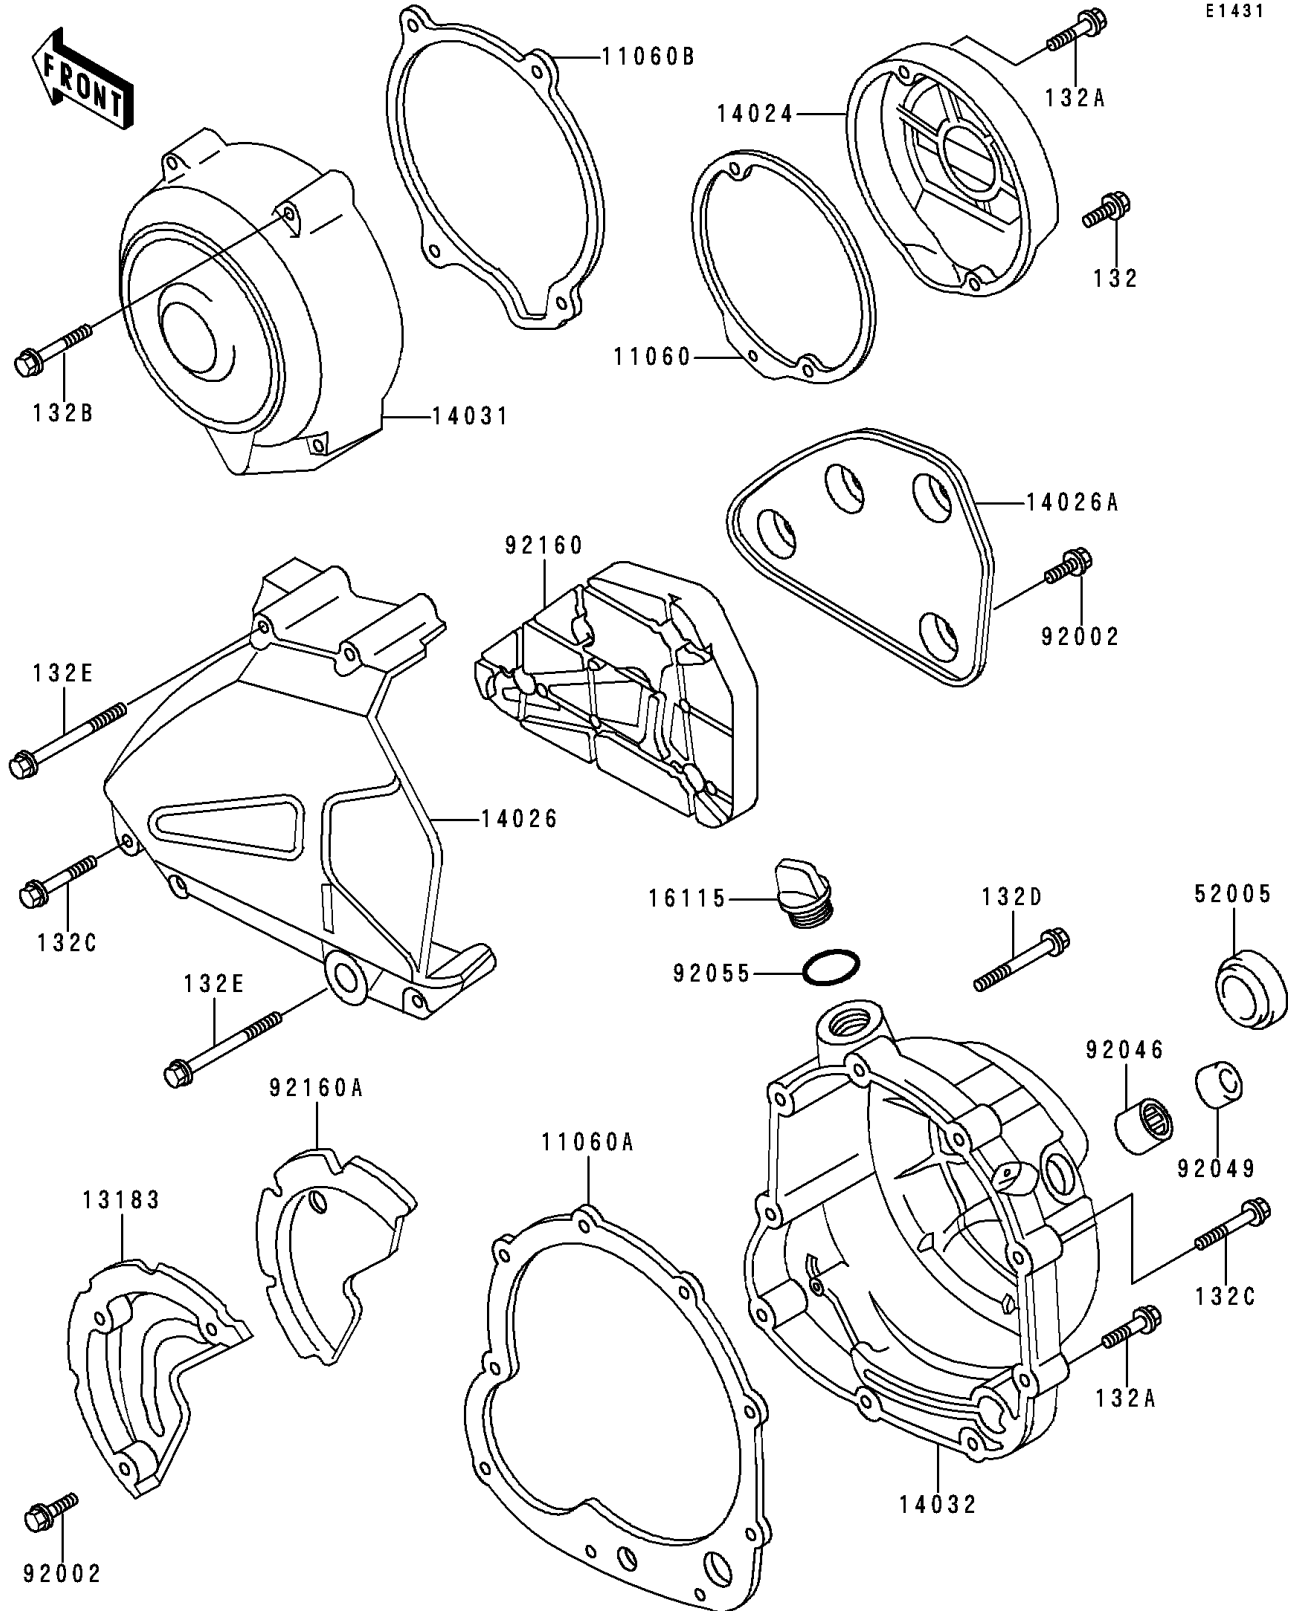

1990 Zephyr™ 550 PARTS DIAGRAM

Engine Cover

E1431

1990 Zephyr™ 550 PARTS LIST

Engine Cover

ITEM NAME	PART NUMBER	QUANTITY
BOLT-FLANGED-SMALL (Ref # 132)	132E0620	1
BOLT-FLANGED-SMALL (Ref # 132A)	132E0630	1
BOLT-FLANGED-SMALL (Ref # 132B)	132E0640	1
BOLT-FLANGED-SMALL (Ref # 132C)	132E0645	1
BOLT-FLANGED-SMALL (Ref # 132D)	132E0660	1
BOLT-FLANGED-SMALL (Ref # 132E)	132E0670	1
GASKET,PULSING COIL CAP (Ref # 11060)	11060-1053	1
GASKET,CLUTCH COVER (Ref # 11060A)	11060-1054	1
GASKET,GENERATOR COVER (Ref # 11060B)	11060-1055	1
COVER,PULSING (Ref # 14024)	14024-1819	1
COVER-CHAIN (Ref # 14026)	14026-1150	1
COVER-GENERATOR (Ref # 14031)	14031-1240	1
COVER-CLUTCH (Ref # 14032)	14032-1280	1
CAP-OIL FILLER (Ref # 16115)	16115-013	1
GAUGE,OIL LEVEL (Ref # 52005)	52005-1009	1
BEARING-NEEDLE,HK1210 (Ref # 92046)	92046-1010	1
SEAL-OIL,TB12205.5 (Ref # 92049)	92049-1271	1
RING-O,31.5X2.6 (Ref # 92055)	92055-049	1