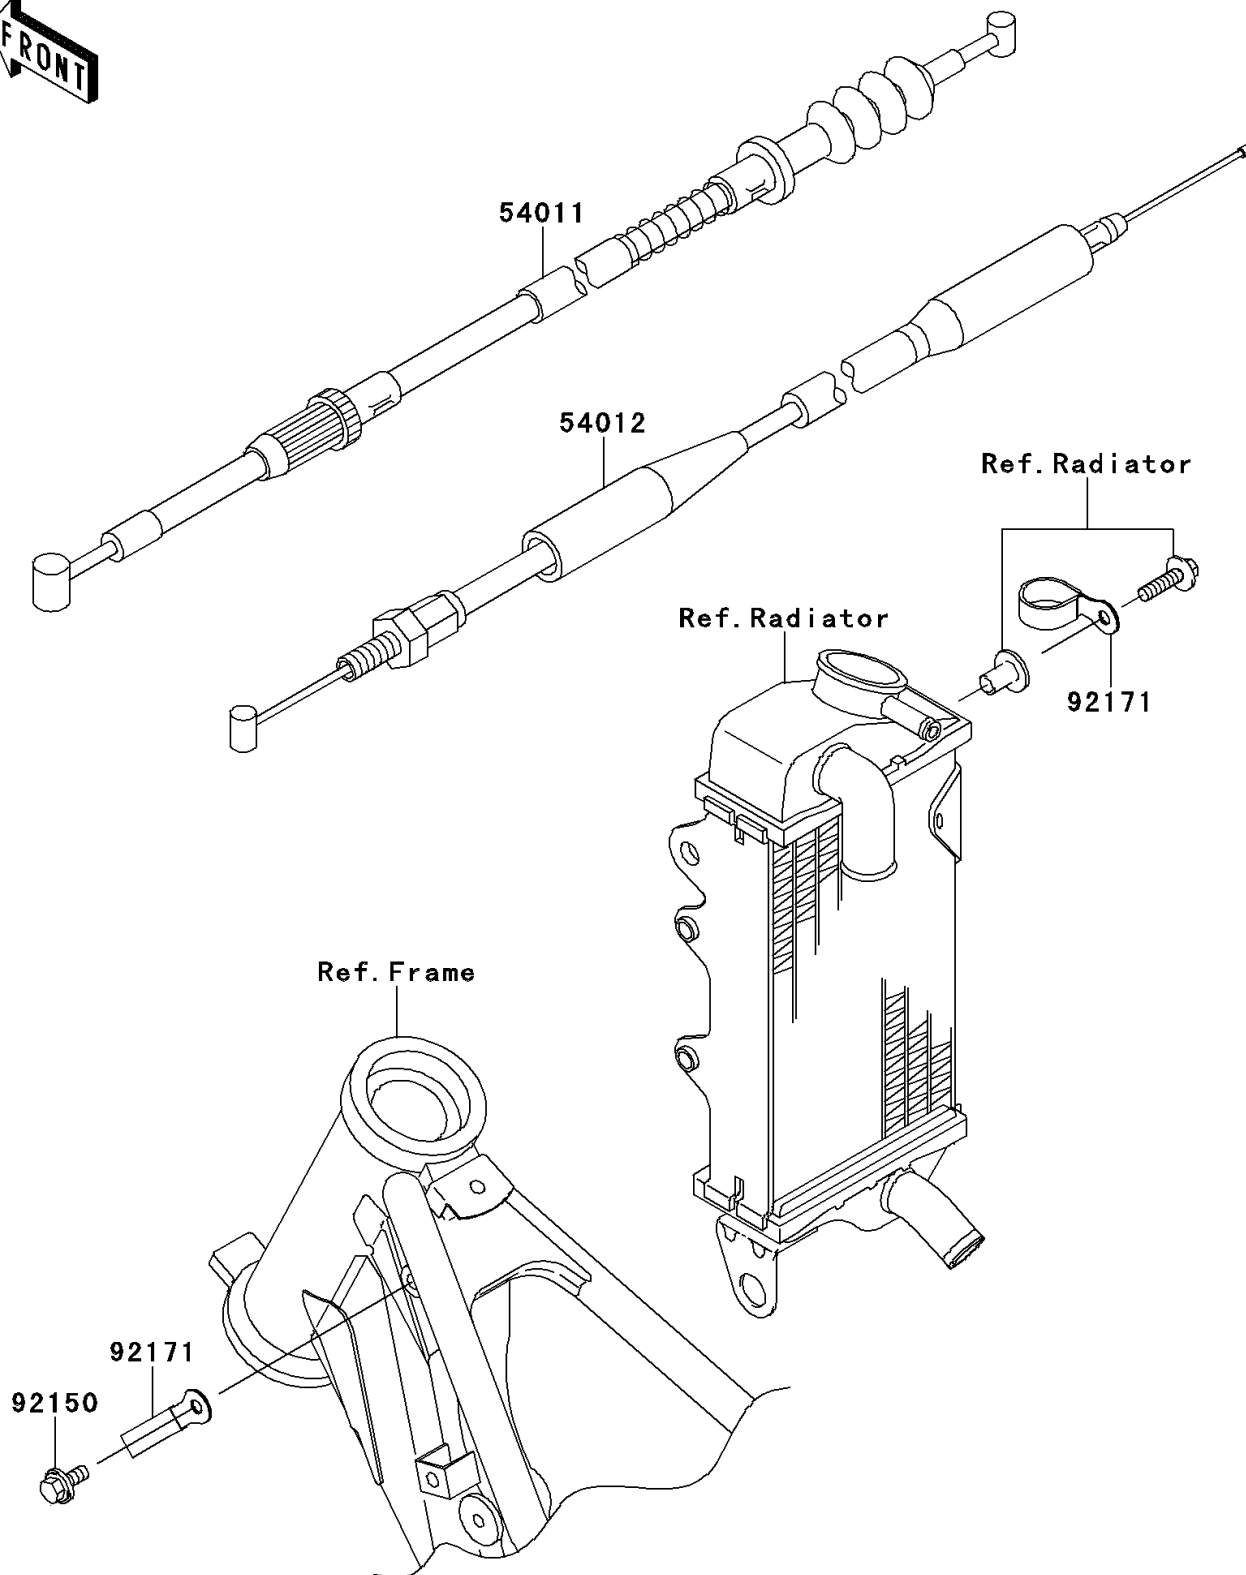

2010 KX™85 PARTS DIAGRAM

Cables

F2540

2010 KX™85 PARTS LIST

Cables

ITEM NAME	PART NUMBER	QUANTITY
CABLE-CLUTCH (Ref # 54011)	54011-1375	1
CABLE-THROTTLE (Ref # 54012)	54012-0096	1
BOLT,6X14 (Ref # 92150)	92150-1340	1
CLAMP (Ref # 92171)	92171-1279	1