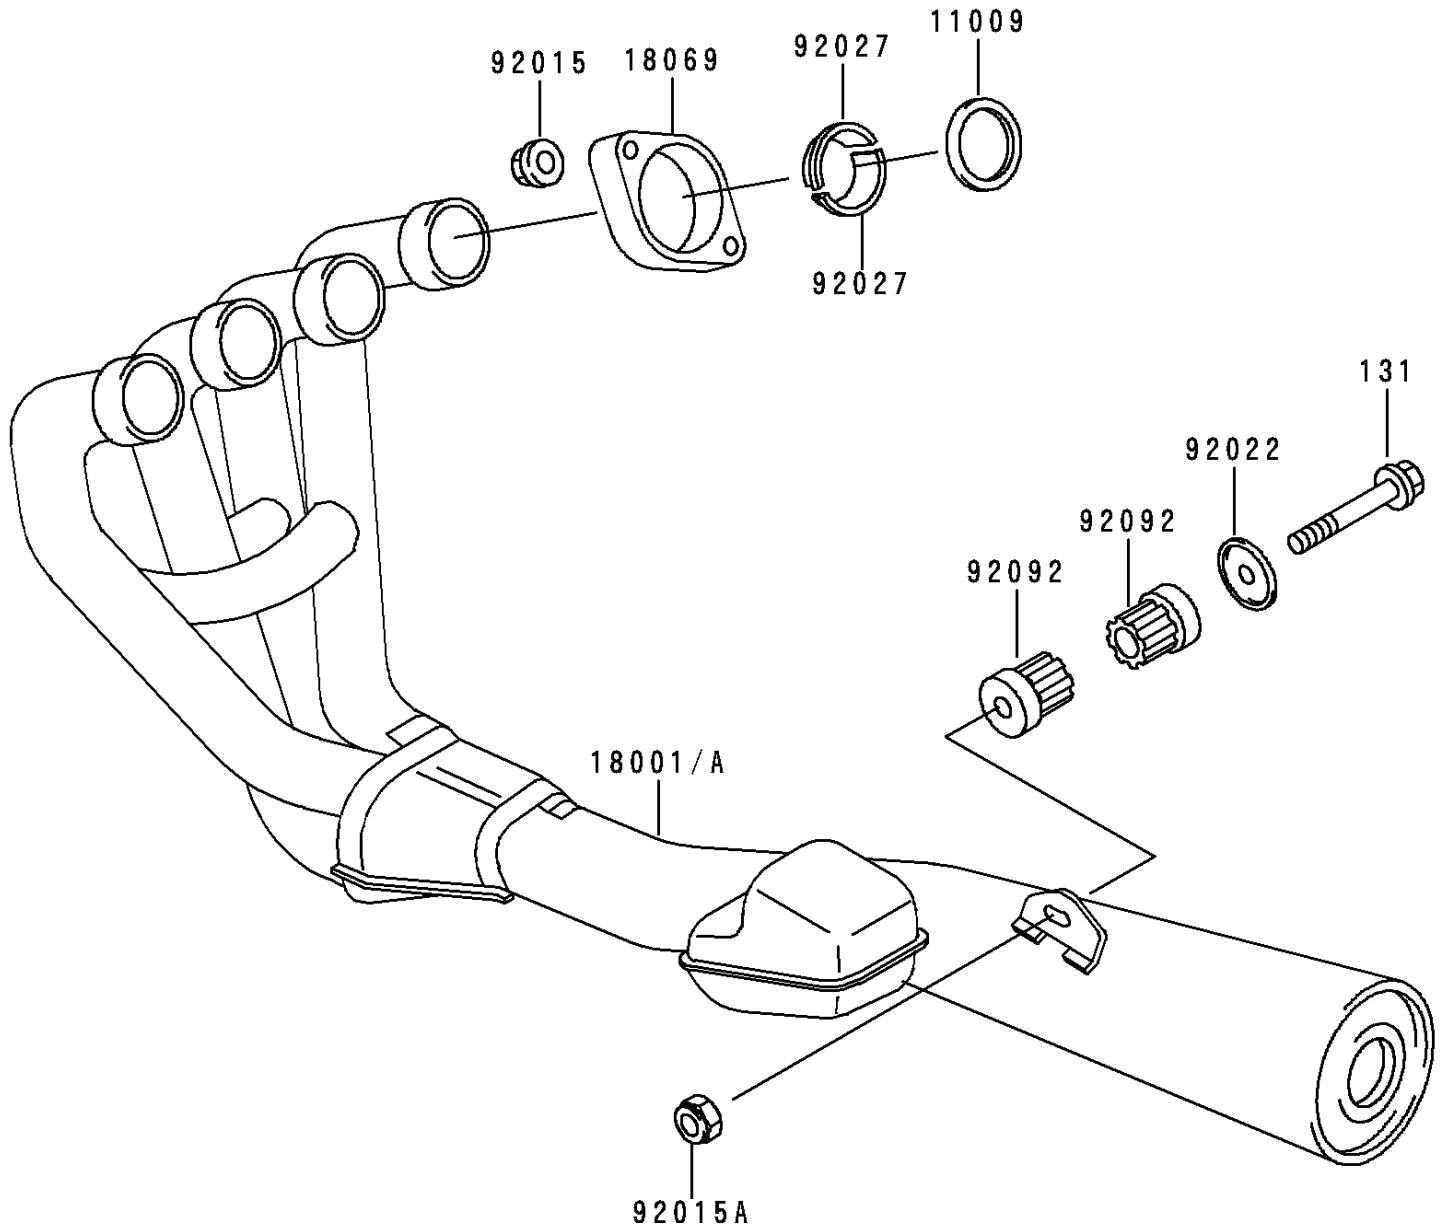

1990 Zephyr™ 550 PARTS DIAGRAM

Muffler

E1140

1990 Zephyr™ 550 PARTS LIST

Muffler

ITEM NAME	PART NUMBER	QUANTITY
BOLT-FLANGED,10X55,BLACK (Ref # 131)	131J1055	1
GASKET,EXHAUST PIPE HOLDER (Ref # 11009)	11009-1866	1
MUFFLER (Ref # 18001)	18001-1791	1
HOLDER-EXHAUST PIPE (Ref # 18069)	18069-1025	1
NUT,CAP,6MM (Ref # 92015)	92015-1385	1
NUT,FLANGED,10MM (Ref # 92015A)	92015-1387	1
WASHER,CUP TYPE,BLACK (Ref # 92022)	92022-1355	1
COLLAR (Ref # 92027)	92027-1365	1
BUSHING-RUBBER,MUFFLER (Ref # 92092)	92092-1013	1