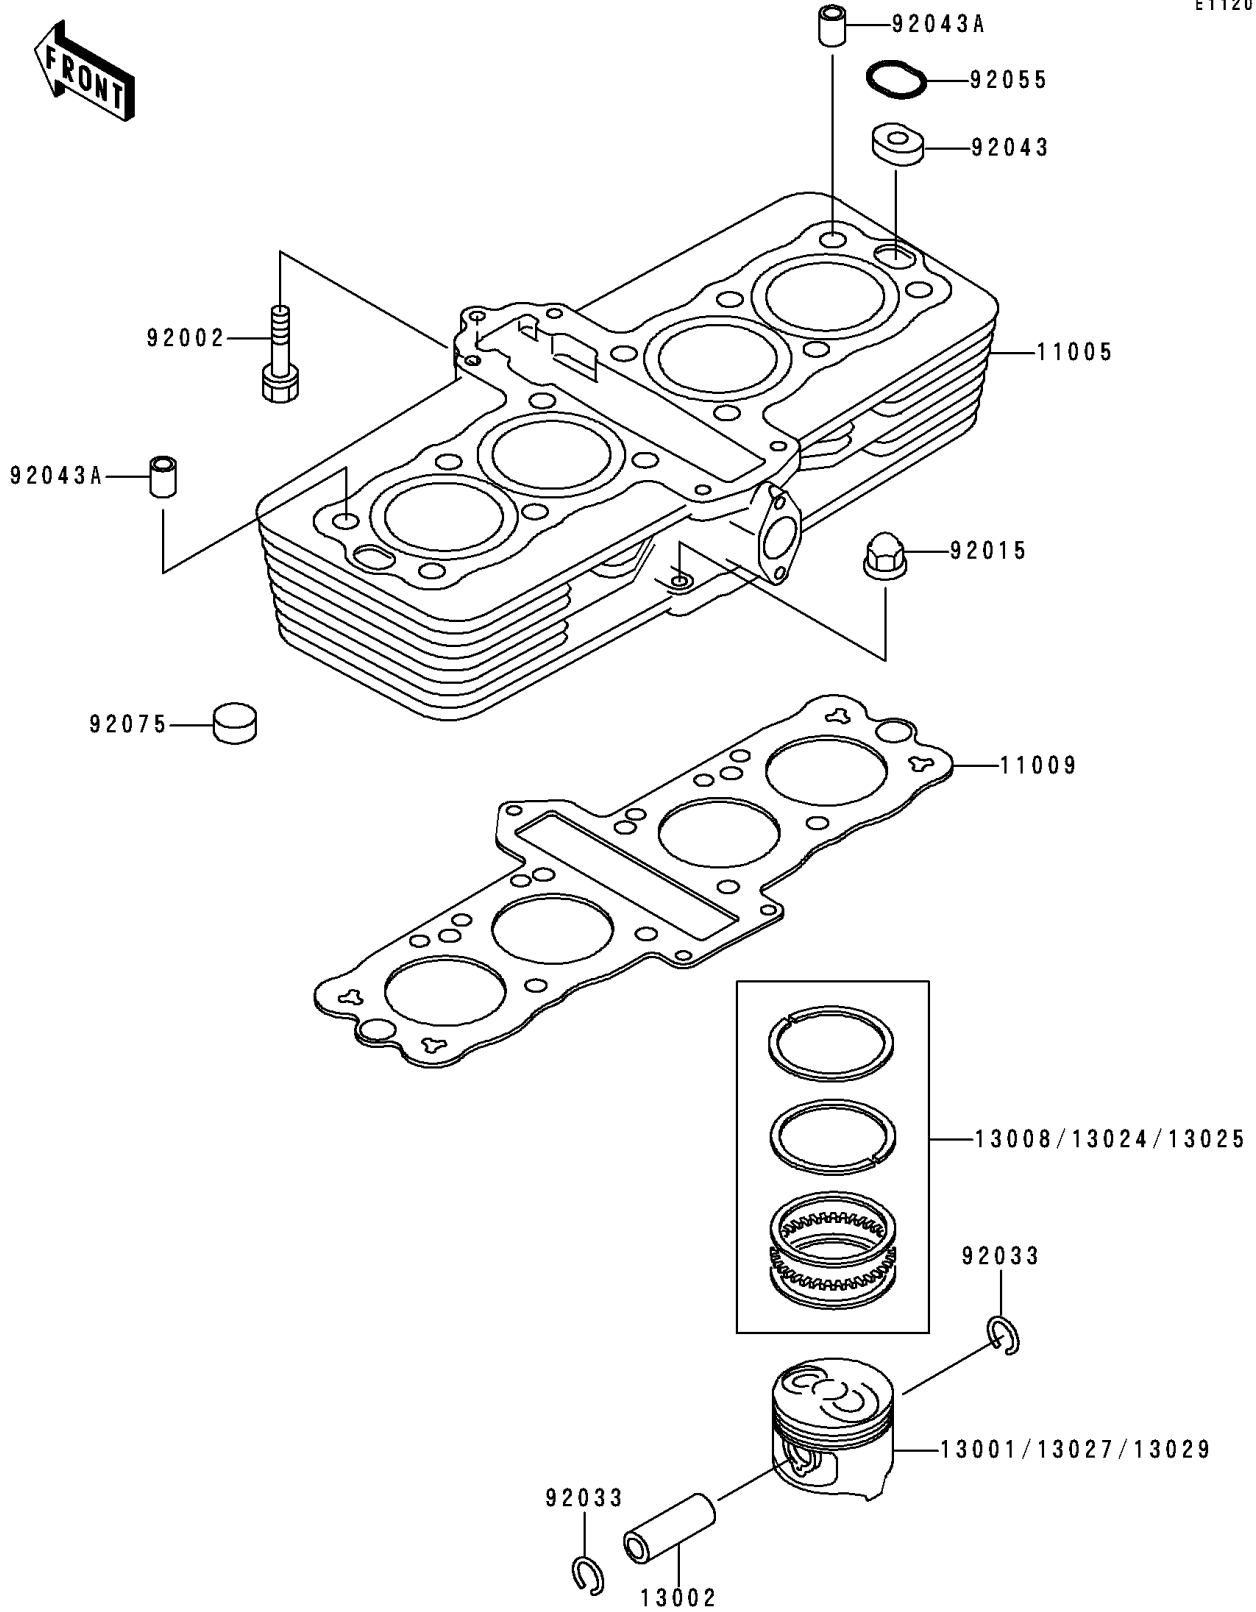

## 1990 Zephyr™ 550 PARTS DIAGRAM

Cylinder/Piston

E1120

## 1990 Zephyr™ 550 PARTS LIST

Cylinder/Piston

ITEM NAME	PART NUMBER	QUANTITY
CYLINDER-ENGINE (Ref # 11005)	11005-1630	1
GASKET,CYLINDER BASE (Ref # 11009)	11009-1932	1
PISTON-ENGINE,STD (Ref # 13001)	13001-1121	1
PIN-PISTON (Ref # 13002)	13002-1012	1
RING-SET-PISTON,STD (Ref # 13008)	13008-1009	1
RING-SET-PISTON LL,O/S 1.00 (Ref # 13024)	13024-1010	1
RING-SET-PISTON L,O/S 0.50 (Ref # 13025)	13025-1010	1
PISTON-ENGINE LL,O/S 1.00 (Ref # 13027)	13027-1053	1
PISTON-ENGINE L,O/S 0.50 (Ref # 13029)	13029-1055	1
BOLT,6X28 (Ref # 92002)	92002-1104	1
NUT,CAP,6MM,BLACK (Ref # 92015)	92015-1170	1
RING-SNAP (Ref # 92033)	92033-1050	1
PIN,OIL LINE (Ref # 92043)	92043-1210	1
PIN,9.2X12X14 (Ref # 92043A)	92043-1265	1
RING-O,CYLINDER OIL LINE PIN (Ref # 92055)	92055-1147	1