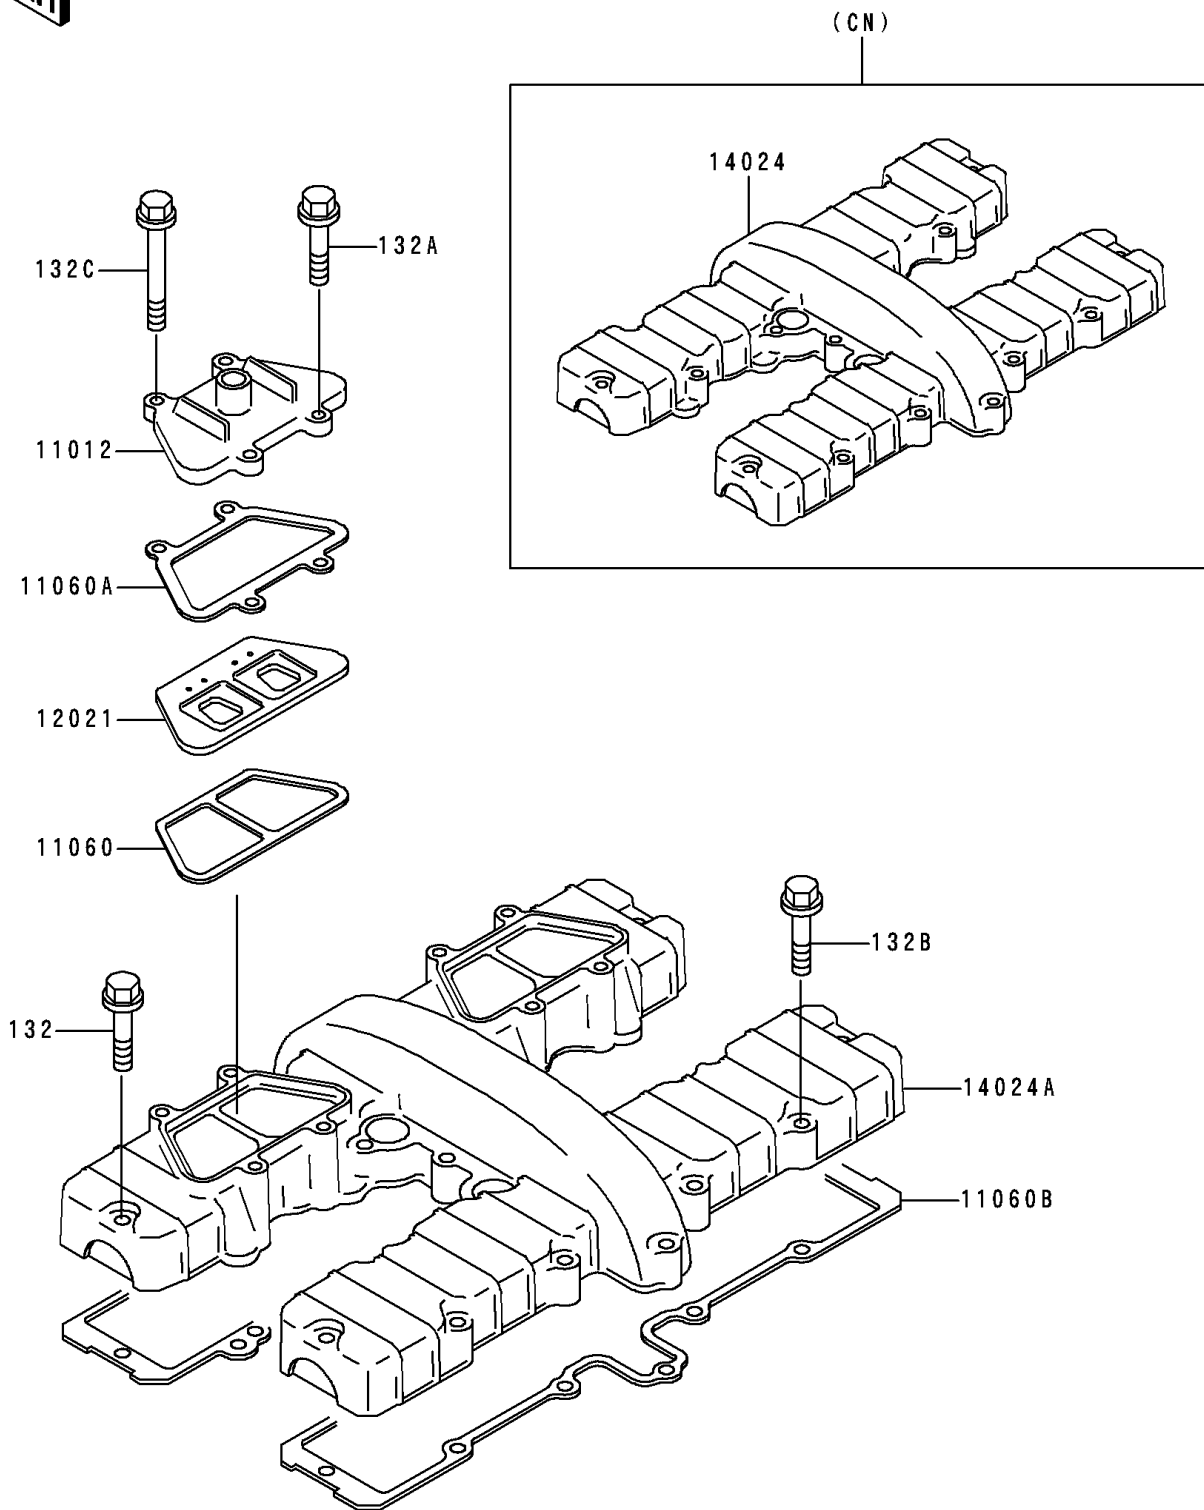

## 1990 Zephyr™ 550 PARTS DIAGRAM

Cylinder Head Cover

E1112

## 1990 Zephyr™ 550 PARTS LIST

Cylinder Head Cover

ITEM NAME	PART NUMBER	QUANTITY
BOLT-FLANGED-SMALL (Ref # 132)	132E0650	1
BOLT-FLANGED-SMALL (Ref # 132A)	132G0620	1
BOLT-FLANGED-SMALL (Ref # 132B)	132G0635	1
BOLT-FLANGED-SMALL (Ref # 132C)	132G0665	1
CAP, REED VALVE, SILVER (Ref # 11012)	11012-1193	1
GASKET, REED VALVE, LWR (Ref # 11060)	11060-1063	1
GASKET, REED VALVE, UPP (Ref # 11060A)	11060-1064	1
GASKET, HEAD COVER (Ref # 11060B)	11060-1329	1
VALVE-ASSY-REED (Ref # 12021)	12021-1008	1
COVER, HEAD (Ref # 14024A)	14024-1946	1