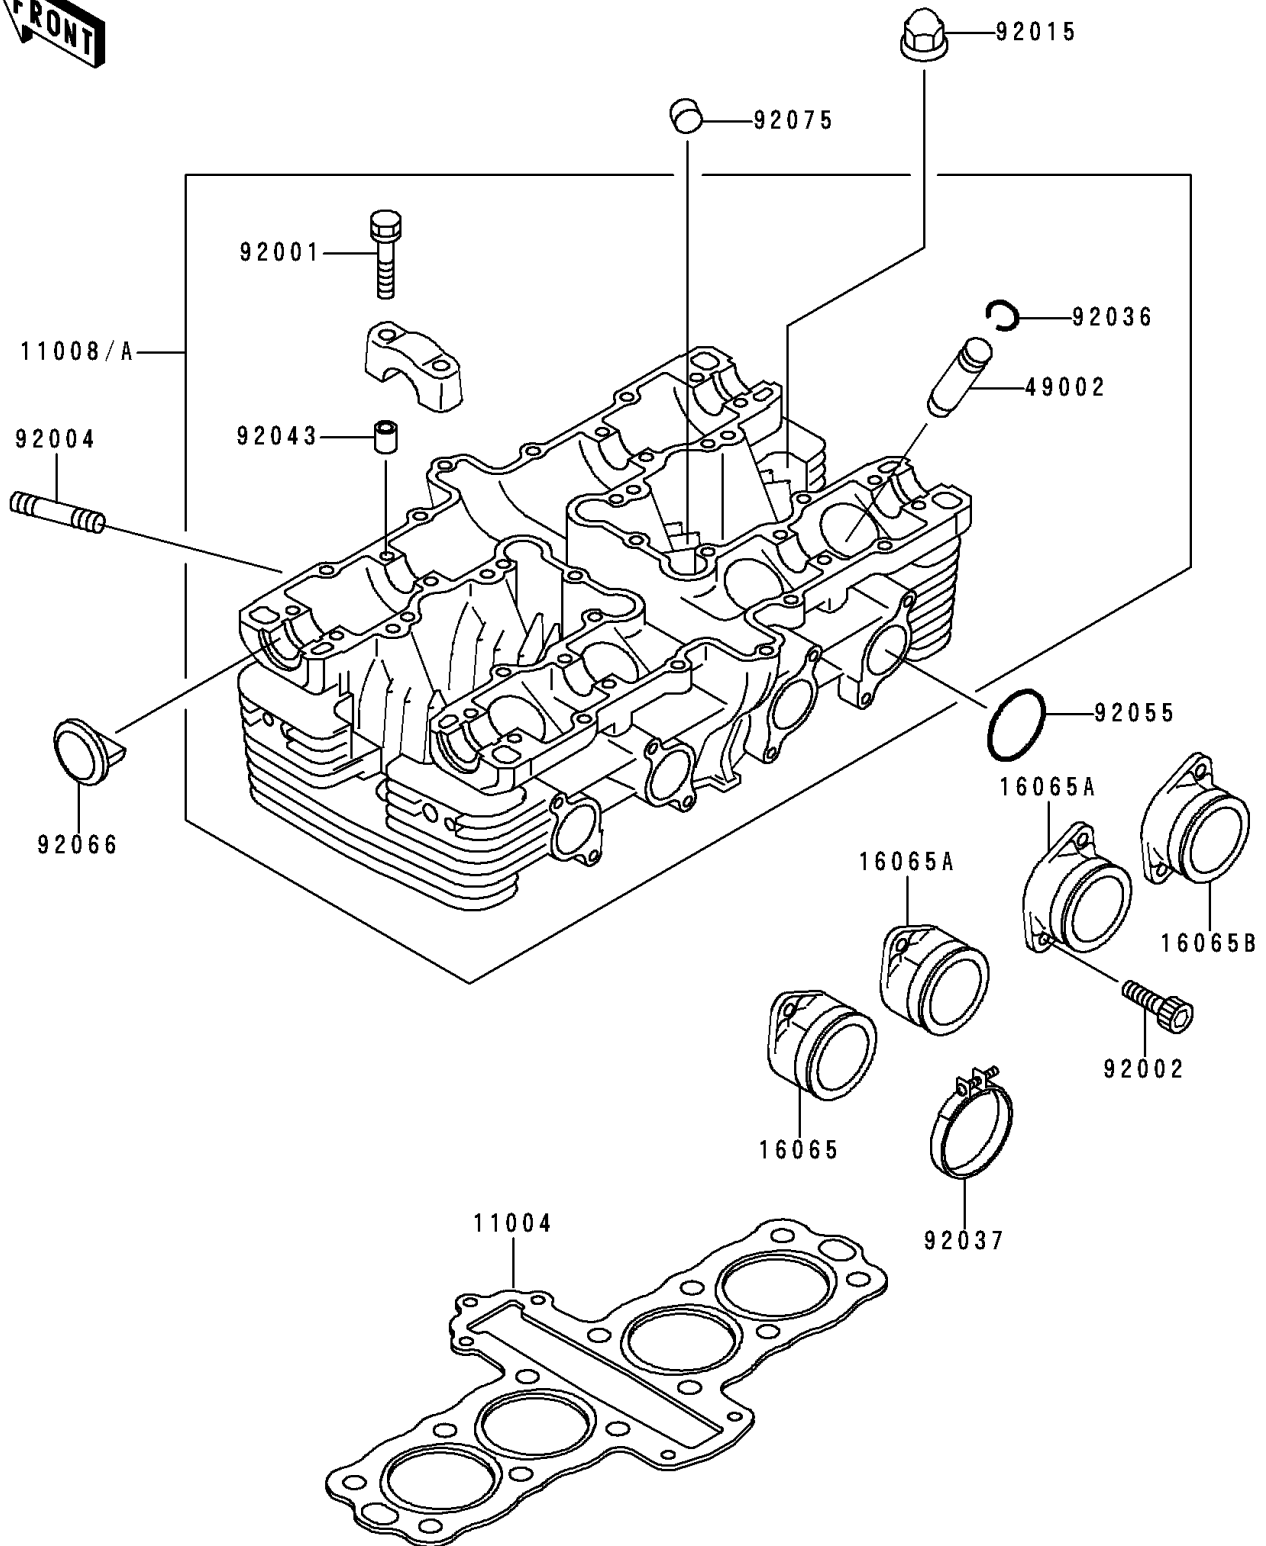

1990 Zephyr™ 550 PARTS DIAGRAM

Cylinder Head

E1111

1990 Zephyr™ 550 PARTS LIST

Cylinder Head

ITEM NAME	PART NUMBER	QUANTITY
GASKET-HEAD (Ref # 11004)	11004-1212	1
HEAD-COMP-CYLINDER (Ref # 11008A)	11008-1240	1
HOLDER-CARBURETOR,#1 (Ref # 16065)	16065-1234	1
HOLDER-CARBURETOR,#2 (Ref # 16065A)	16065-1235	1
HOLDER-CARBURETOR,#4 (Ref # 16065B)	16065-1236	1
GUIDE-VALVE (Ref # 49002)	49002-1005	1
BOLT,FLANGED,6X38 (Ref # 92001)	92001-1105	1
BOLT,6X16 (Ref # 92002)	92002-1143	1
STUD,6X27 (Ref # 92004)	92004-1162	1
NUT,CAP,8MM,BLACK (Ref # 92015)	92015-1174	1
RING-SNAP (Ref # 92036)	92036-023	1
CLAMP (Ref # 92037)	92037-1326	1
PIN,6.2X8X14 (Ref # 92043)	92043-1263	1
RING-O,32MM (Ref # 92055)	92055-1256	1
PLUG,CAMSHAFT (Ref # 92066)	92066-1329	1
DAMPER (Ref # 92075)	92075-182	1