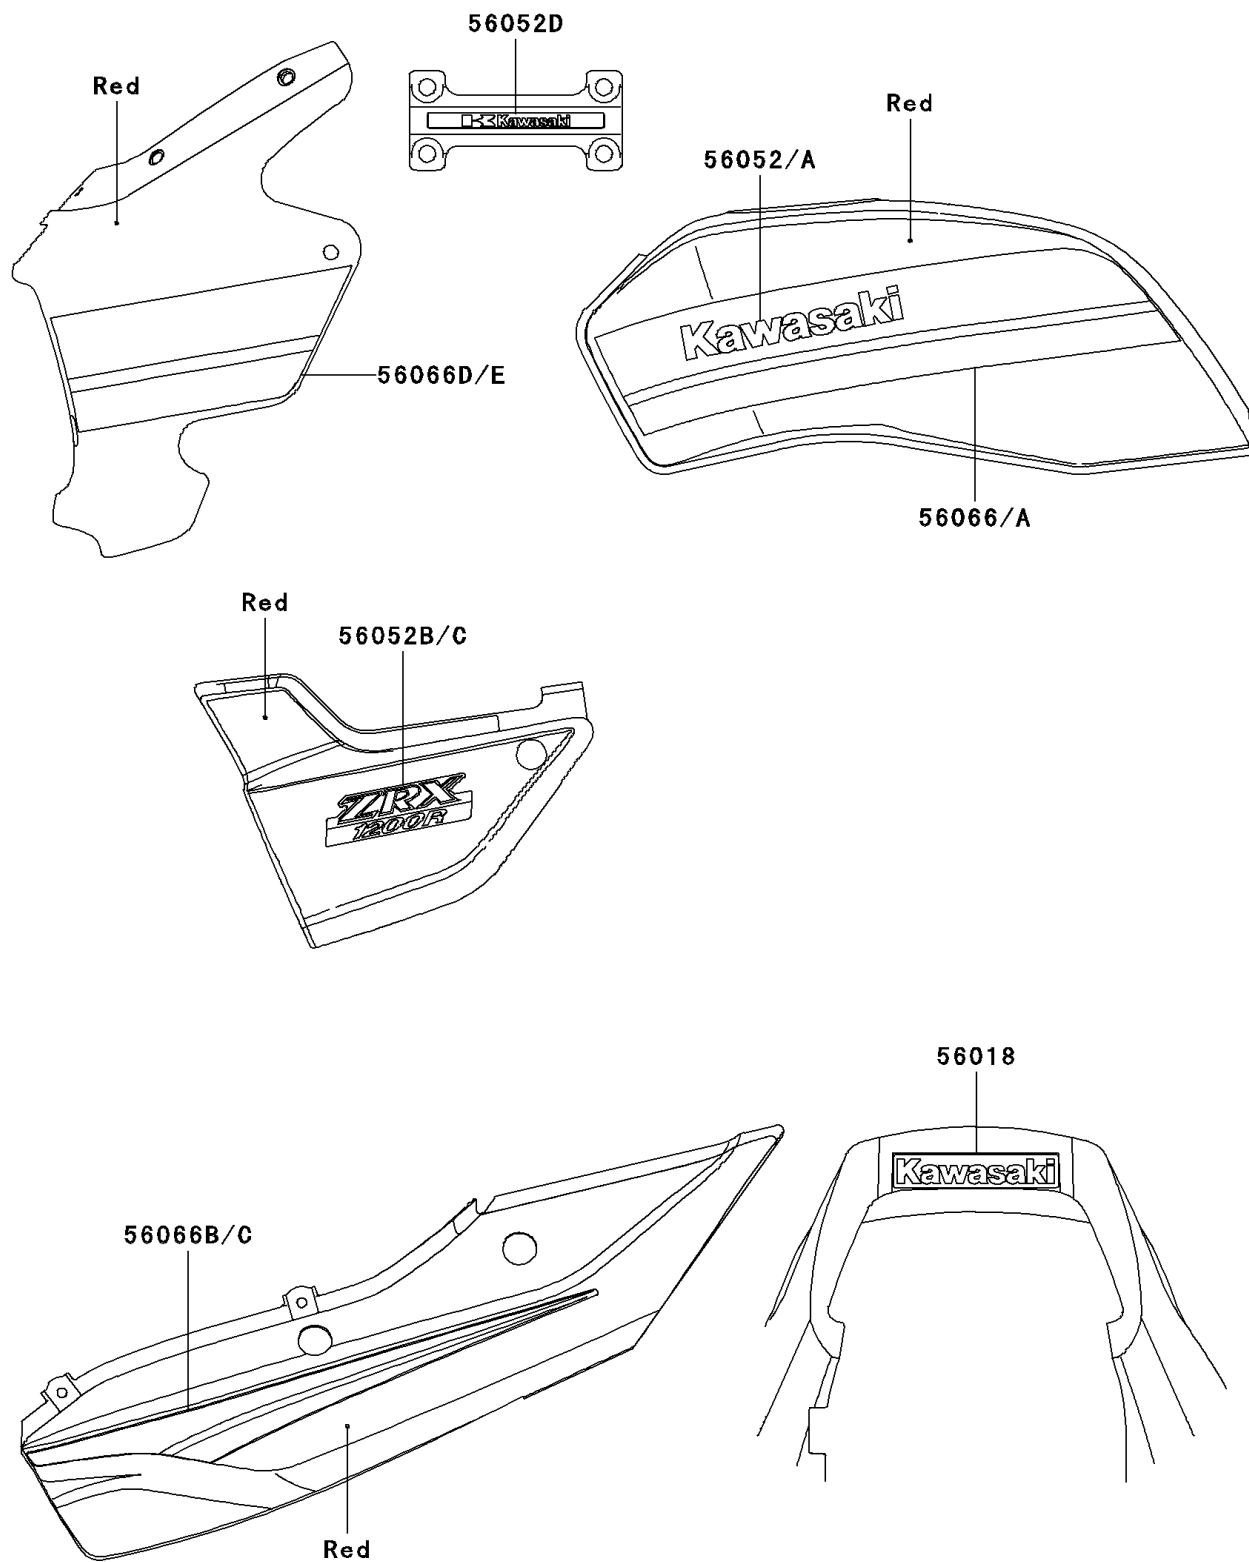

2004 ZRX1200 PARTS DIAGRAM

Decals(Red)(A4)

F2861B

2004 ZRX1200 PARTS LIST

Decals(Red)(A4)

ITEM NAME	PART NUMBER	QUANTITY
MARK,SEAT COVER,KAWASAKI (Ref # 56018)	56018-1208	1
MARK,FUEL TANK,LH,KAWASAKI (Ref # 56052)	56052-0090	1
MARK,FUEL TANK,RH,KAWASAKI (Ref # 56052A)	56052-0091	1
MARK,SIDE COVER,LH,ZRX 1200R (Ref # 56052B)	56052-1444	1
MARK,SIDE COVER,RH,ZRX 1200R (Ref # 56052C)	56052-1445	1
MARK,HANDLE HOLDER,K.KAWASAKI (Ref # 56052D)	56052-1463	1
PATTERN,FUEL TANK,LH (Ref # 56066)	56066-0611	1
PATTERN,FUEL TANK,RH (Ref # 56066A)	56066-0612	1
PATTERN,SEAT COVER,LH (Ref # 56066B)	56066-0613	1
PATTERN,SEAT COVER,RH (Ref # 56066C)	56066-0614	1
PATTERN,UPP COWLING,LH (Ref # 56066D)	56066-0615	1
PATTERN,UPP COWLING,RH (Ref # 56066E)	56066-0616	1