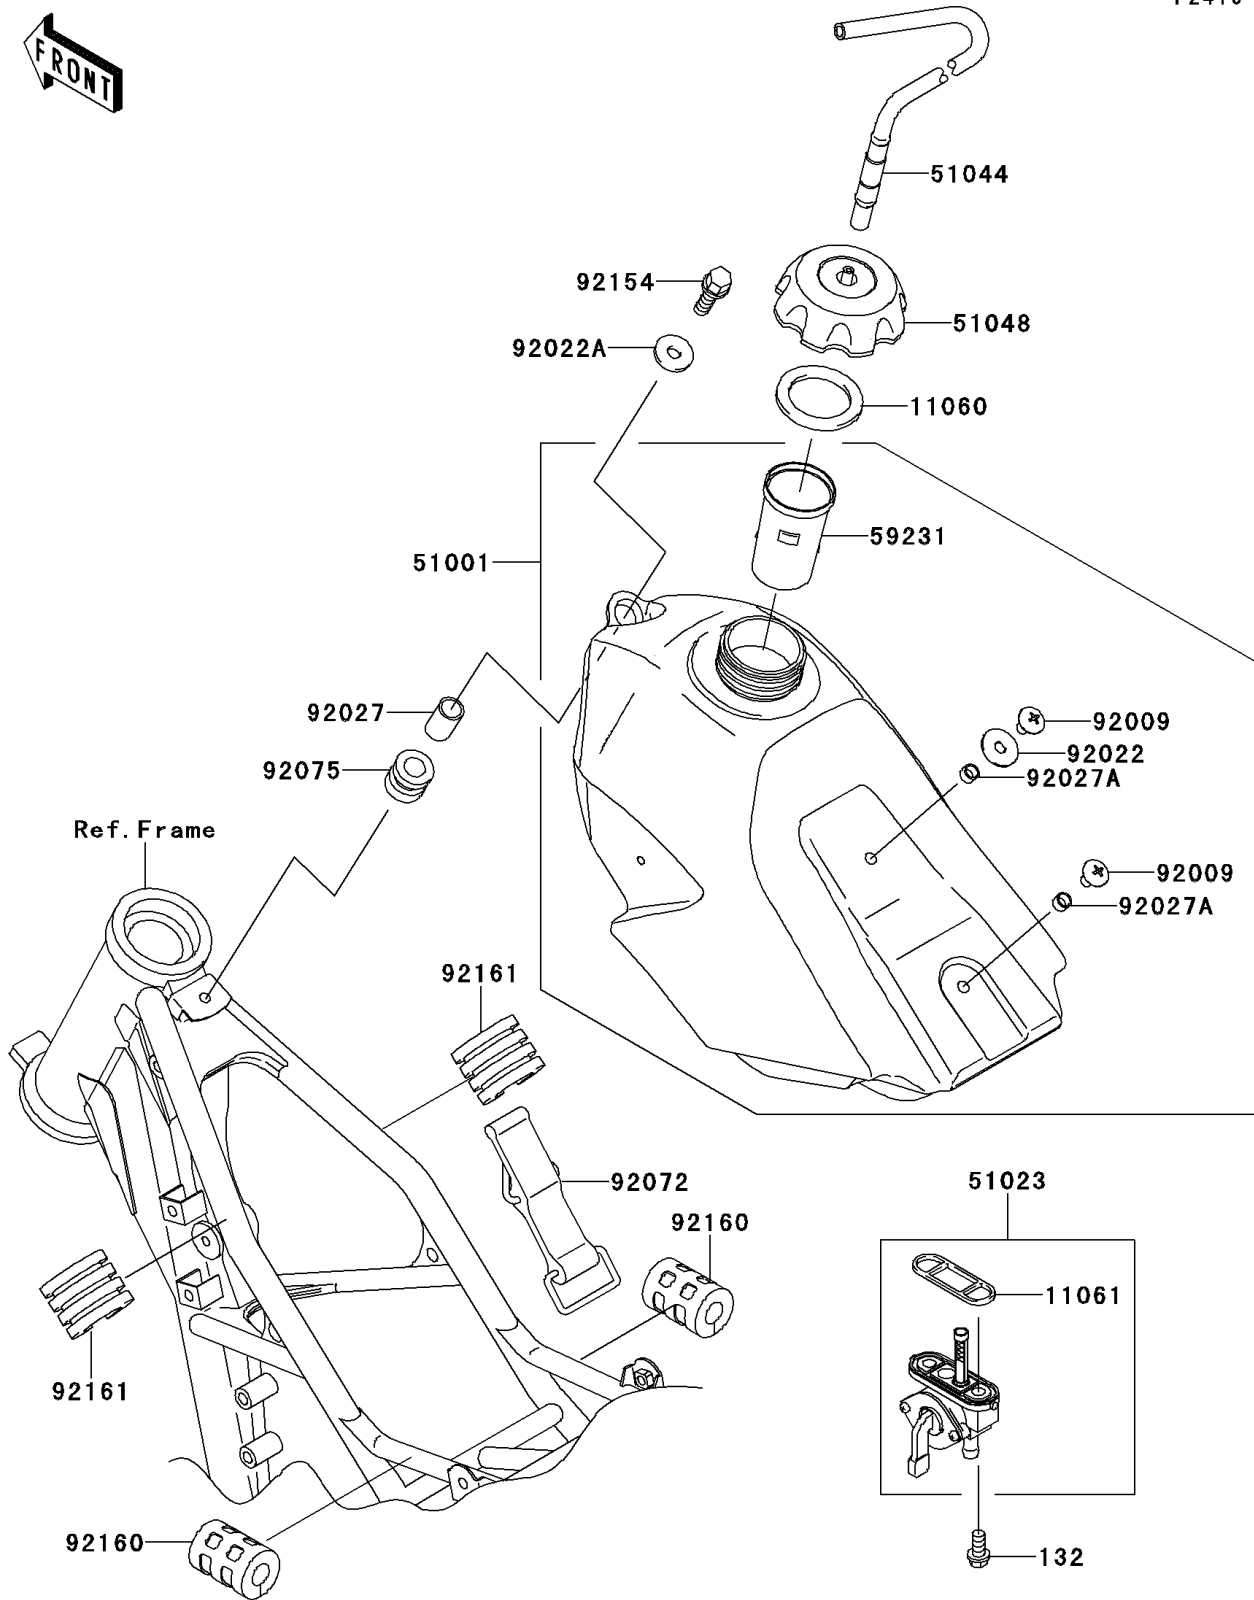

## 2010 KX™85 PARTS DIAGRAM

Fuel Tank

F2410

## 2010 KX™85 PARTS LIST

Fuel Tank

ITEM NAME	PART NUMBER	QUANTITY
BOLT-FLANGED-SMALL,6X12 (Ref # 132)	132BA0612	1
GASKET,FUEL TANK CAP (Ref # 11060)	11060-1340	1
GASKET,FUEL TAP (Ref # 11061)	11061-0181	1
TANK-COMP-FUEL,F.BLACK (Ref # 51001)	51001-1677-6Z	1
TAP-ASSY,FUEL (Ref # 51023)	51023-0024	1
TUBE-ASSY (Ref # 51044)	51044-0025	1
CAP-ASSY-TANK,FUEL (Ref # 51048)	51048-0014	1
FILLER (Ref # 59231)	59231-1096	1
SCREW,6X10 (Ref # 92009)	92009-1530	1
WASHER,PLAIN,6MM (Ref # 92022)	92022-165	1
WASHER,6.5X24X2 (Ref # 92022A)	92022-1690	1
COLLAR,6.8X10X14 (Ref # 92027)	92027-1966	1
COLLAR,6.2X7.8X5 (Ref # 92027A)	92027-2096	1
BAND,FUEL TANK (Ref # 92072)	92072-1229	1
DAMPER (Ref # 92075)	92075-1787	1
BOLT,FLANGED,6X25 (Ref # 92154)	92154-0520	1
DAMPER,FUEL TANK (Ref # 92160)	92160-1236	1
DAMPER,FUEL TANK (Ref # 92161)	92161-1175	1