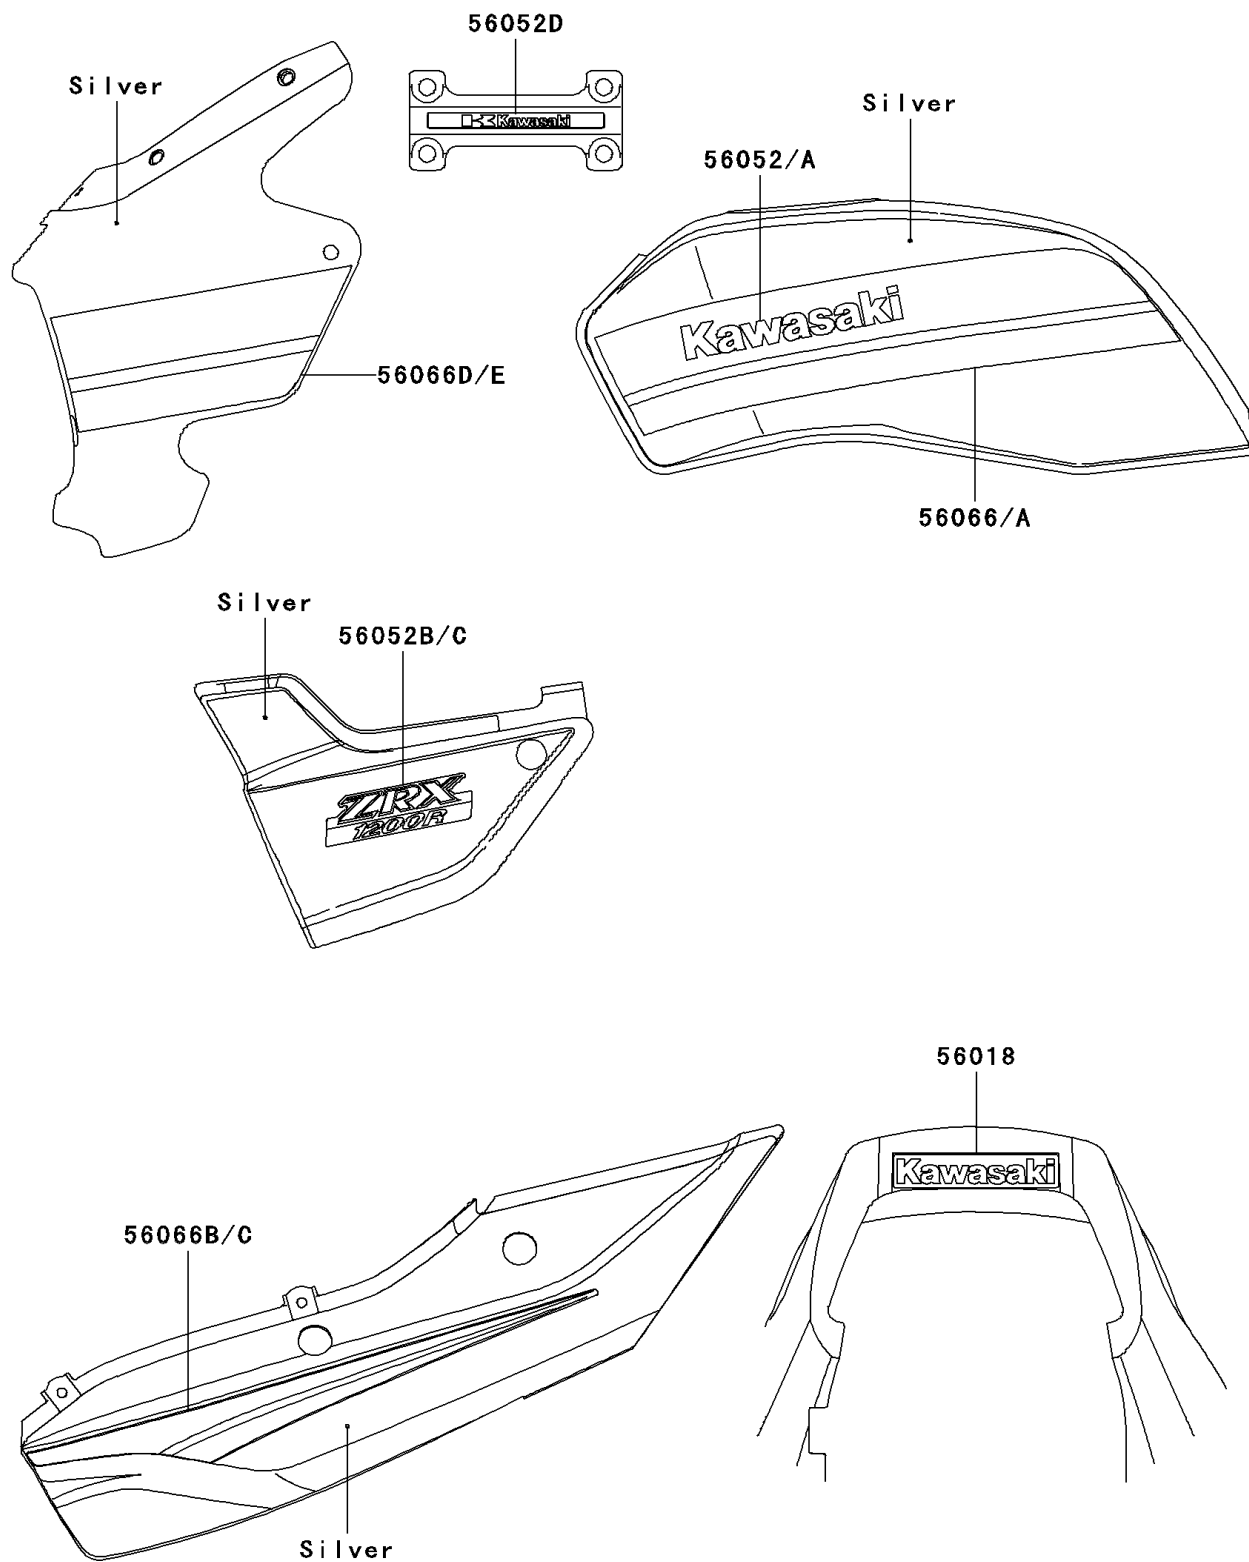

2004 ZRX1200 PARTS DIAGRAM

Decals(Silver)(A4)(CA,US)

F2861A

2004 ZRX1200 PARTS LIST

Decals(Silver)(A4)(CA,US)

ITEM NAME	PART NUMBER	QUANTITY
MARK,SEAT COVER,KAWASAKI (Ref # 56018)	56018-1208	1
MARK,FUEL TANK,LH,KAWASAKI (Ref # 56052)	56052-0090	1
MARK,FUEL TANK,RH,KAWASAKI (Ref # 56052A)	56052-0091	1
MARK,SIDE COVER,LH,ZRX 1200R (Ref # 56052B)	56052-1444	1
MARK,SIDE COVER,RH,ZRX 1200R (Ref # 56052C)	56052-1445	1
MARK,HANDLE HOLDER,K.KAWASAKI (Ref # 56052D)	56052-1463	1
PATTERN,FUEL TANK,LH (Ref # 56066)	56066-0605	1
PATTERN,FUEL TANK,RH (Ref # 56066A)	56066-0606	1
PATTERN,SEAT COVER,LH (Ref # 56066B)	56066-0607	1
PATTERN,SEAT COVER,RH (Ref # 56066C)	56066-0608	1
PATTERN,UPP COWLING,LH (Ref # 56066D)	56066-0609	1
PATTERN,UPP COWLING,RH (Ref # 56066E)	56066-0610	1