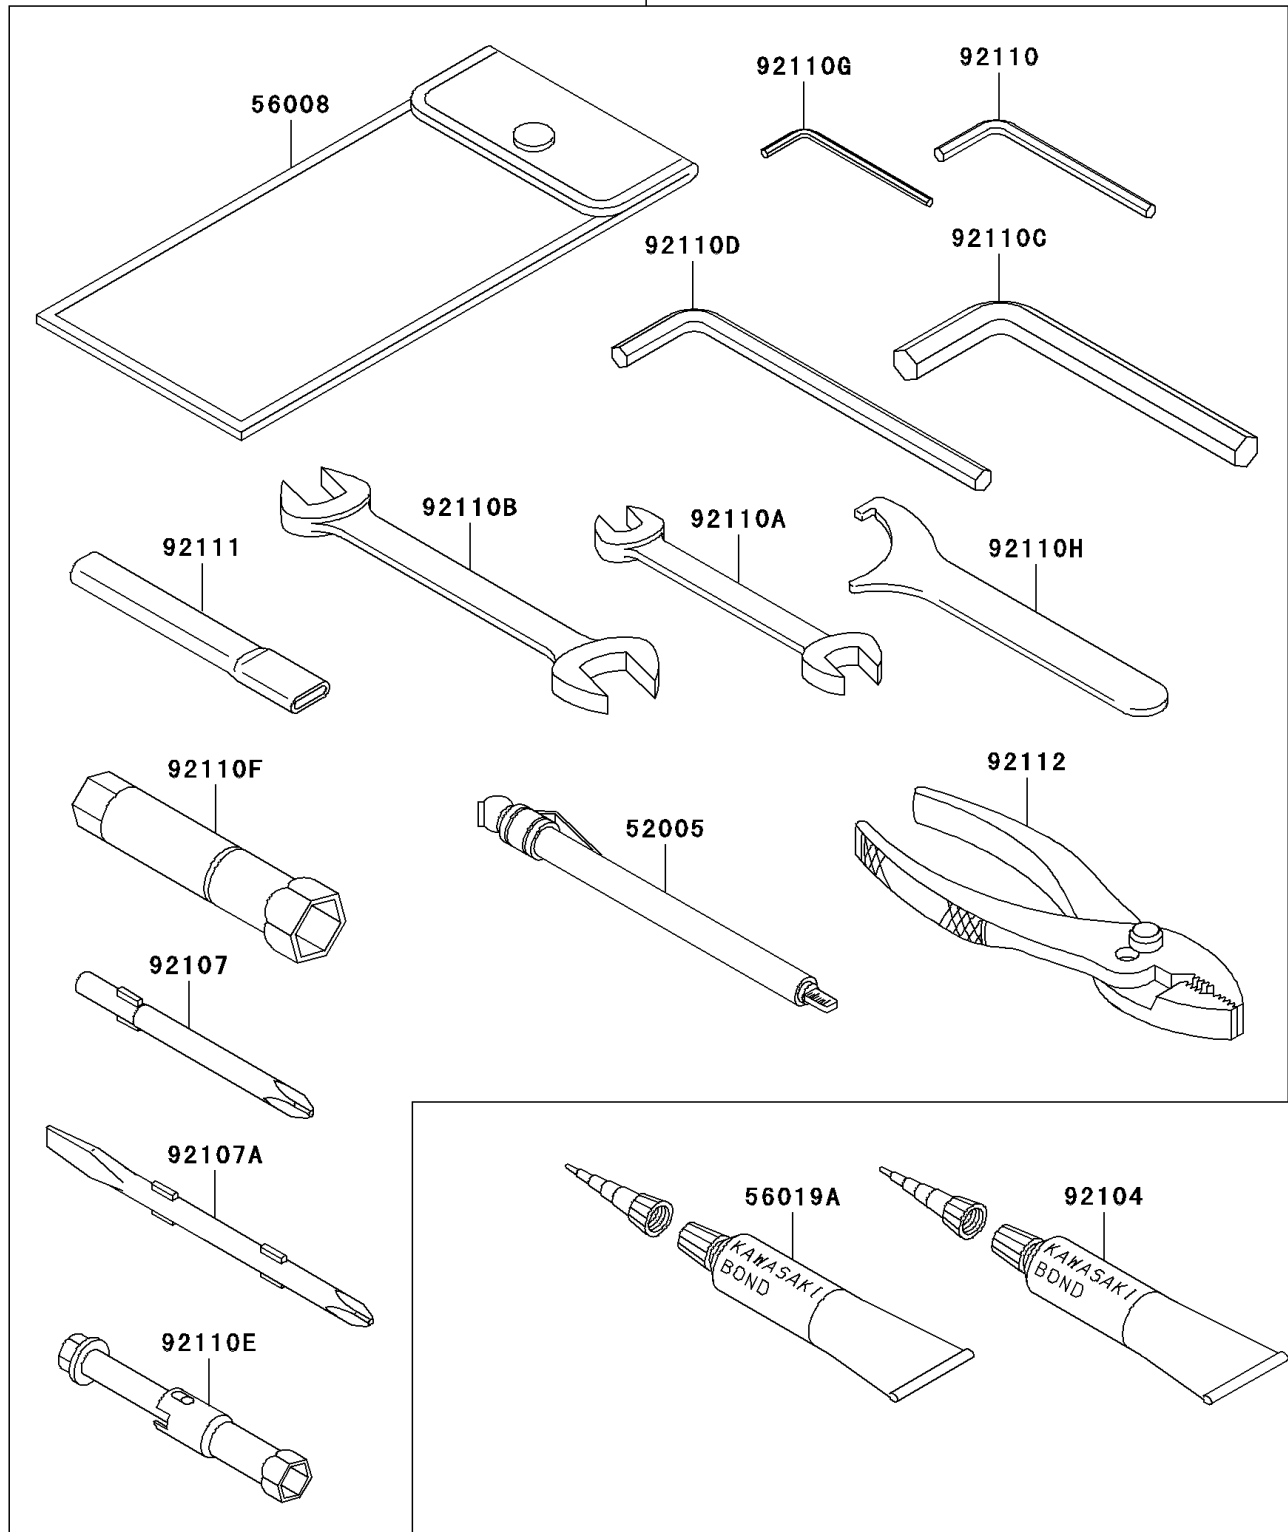

2004 ZRX1200 PARTS DIAGRAM

Owner's Tools

56007

F2810

2004 ZRX1200 PARTS LIST

Owner's Tools

ITEM NAME	PART NUMBER	QUANTITY
GAUGE,AIR,350KPA/50PSI (Ref # 52005)	52005-1142	1
TOOL-KIT (Ref # 56007)	56007-0012	1
BAG,TOOL (Ref # 56008)	56008-006	1
THREE BOND TB1211,HT/RS,WHITE (Ref # 56019A)	56019-120	1
GASKET-LIQUID,GRAY TB1216S (Ref # 92104)	92104-1063	1
TOOL-DRIVER,#3PHILLIPS (Ref # 92107)	92107-1002	1
TOOL-DRIVER,#2PHILLIPS&SLOT (Ref # 92107A)	92107-1052	1
TOOL-WRENCH,ALLEN,5MM (Ref # 92110)	92110-1015	1
TOOL-WRENCH,OPEN END,10X12 (Ref # 92110A)	92110-1038	1
TOOL-WRENCH,OPEN END,14X17 (Ref # 92110B)	92110-1045	1
TOOL-WRENCH,ALLEN,12MM (Ref # 92110C)	92110-1104	1
TOOL-WRENCH,ALLEN,8MM (Ref # 92110D)	92110-1108	1
TOOL-WRENCH,BOX,16MM (Ref # 92110E)	92110-1132	1
TOOL-WRENCH,BOX,18MM (Ref # 92110F)	92110-1135	1
TOOL-WRENCH,ALLEN,3MM (Ref # 92110G)	92110-1140	1
TOOL-WRENCH,HOOK (Ref # 92110H)	92110-1202	1
TOOL-BAR,BOX END WRENCH (Ref # 92111)	92111-1052	1
TOOL-PLIERS (Ref # 92112)	92112-003	1