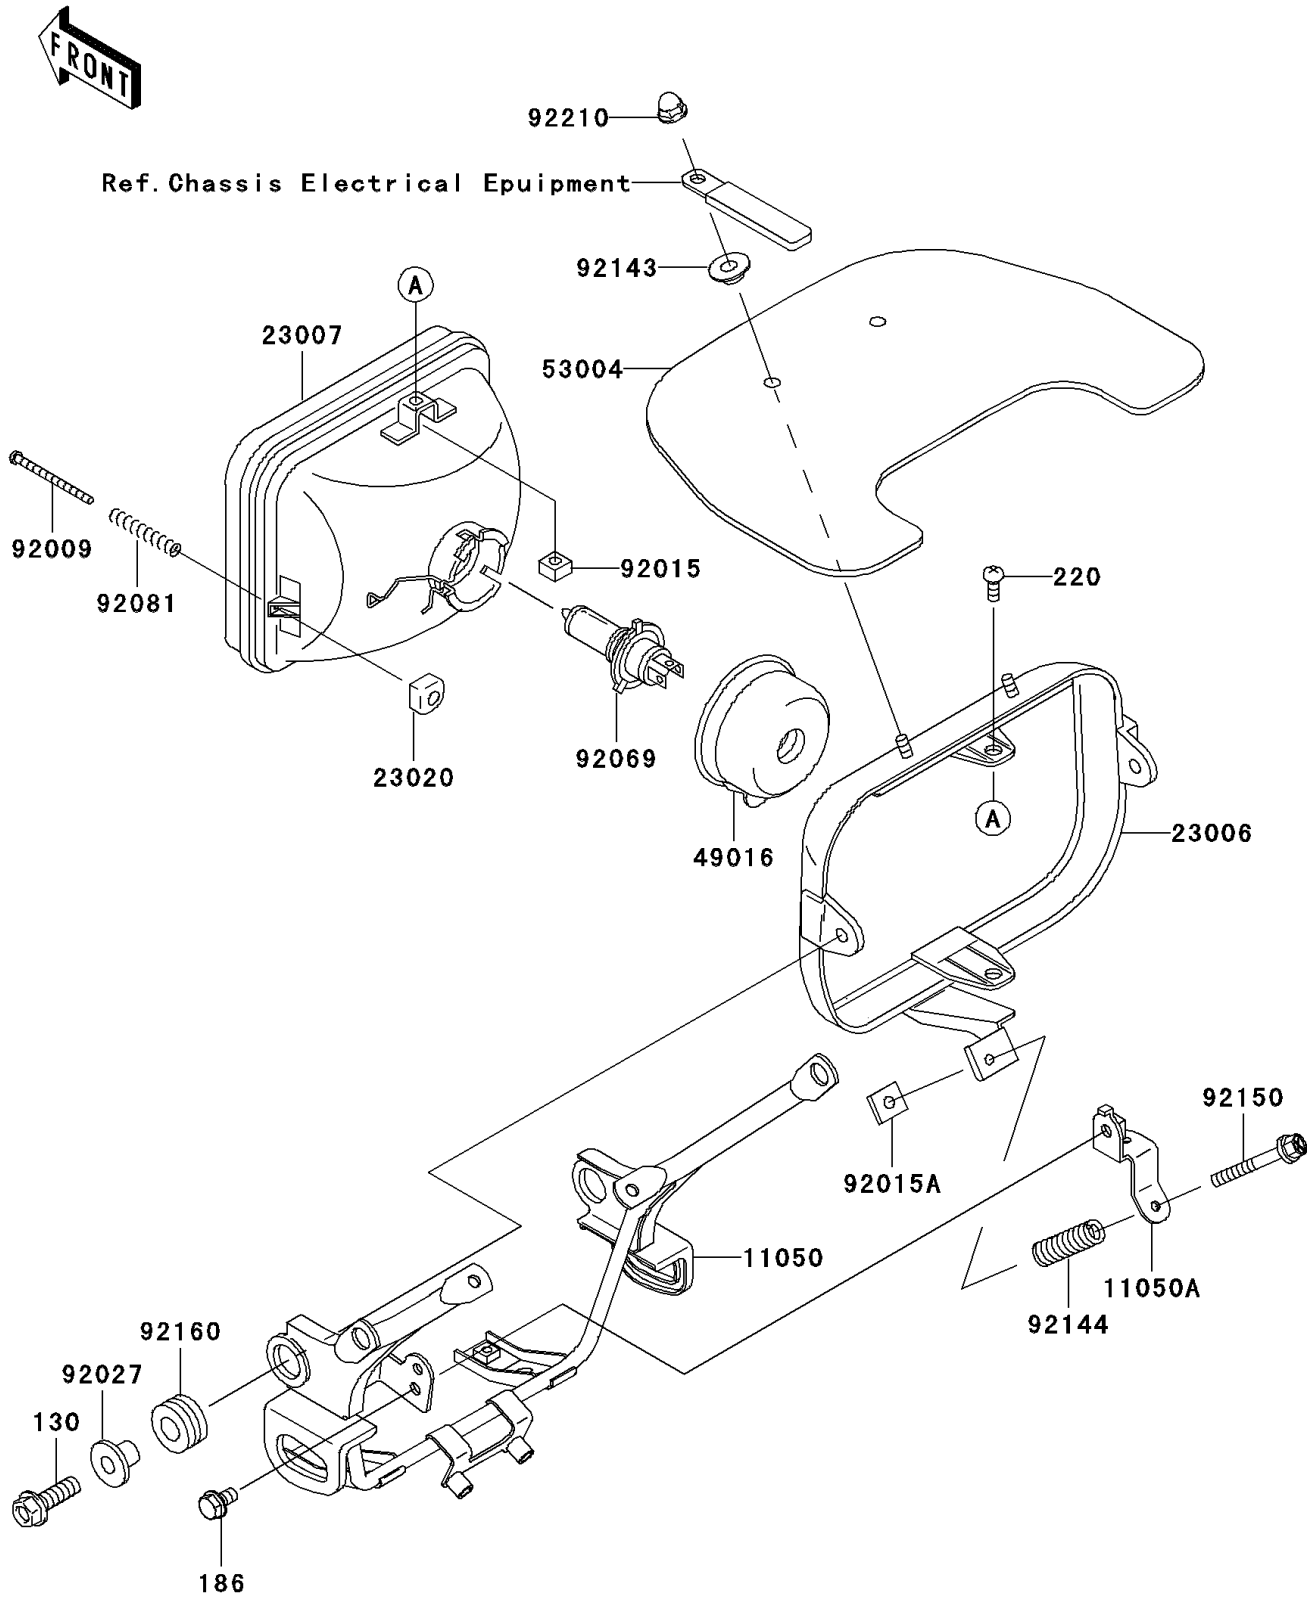

## 2004 ZRX1200 PARTS DIAGRAM

Headlight(s)

F2710

## 2004 ZRX1200 PARTS LIST

Headlight(s)

ITEM NAME	PART NUMBER	QUANTITY
BOLT-FLANGED (Ref # 130)	130L0825	1
BOLT-UPSET-WP (Ref # 186)	186J0612	1
SCREW-PAN-CROS,5X12 (Ref # 220)	220D0512	1
BRACKET,HEAD LAMP (Ref # 11050)	11050-1087	1
BRACKET,HEAD LAMP BODY (Ref # 11050A)	11050-1119	1
RIM-LAMP (Ref # 23006)	23006-1068	1
LENS-COMP,HEAD LAMP (Ref # 23007)	23007-1321	1
NUT,4MM,FOCUS ADJUST (Ref # 23020)	23020-018	1
COVER-SEAL,HEAD LAMP (Ref # 49016)	49016-1046	1
MAT,HEAD LAMP (Ref # 53004)	53004-1117	1
SCREW,4MM,FOCUS ADJUST (Ref # 92009)	92009-1047	1
NUT,5MM (Ref # 92015)	92015-1157	1
NUT,5MM,FOCUS ADJUST (Ref # 92015A)	92015-1799	1
COLLAR,L=14 (Ref # 92027)	92027-1134	1
BULB,12V 60/55W,H4 (Ref # 92069)	92069-1002	1
SPRING,HEAD LAMP LENS (Ref # 92081)	92081-1103	1
COLLAR (Ref # 92143)	92143-1087	1
SPRING (Ref # 92144)	92144-1417	1
BOLT,ADJUST,5X45 (Ref # 92150)	92150-1590	1
DAMPER (Ref # 92160)	92160-1007	1
NUT,CAP,6MM (Ref # 92210)	92210-0003	1