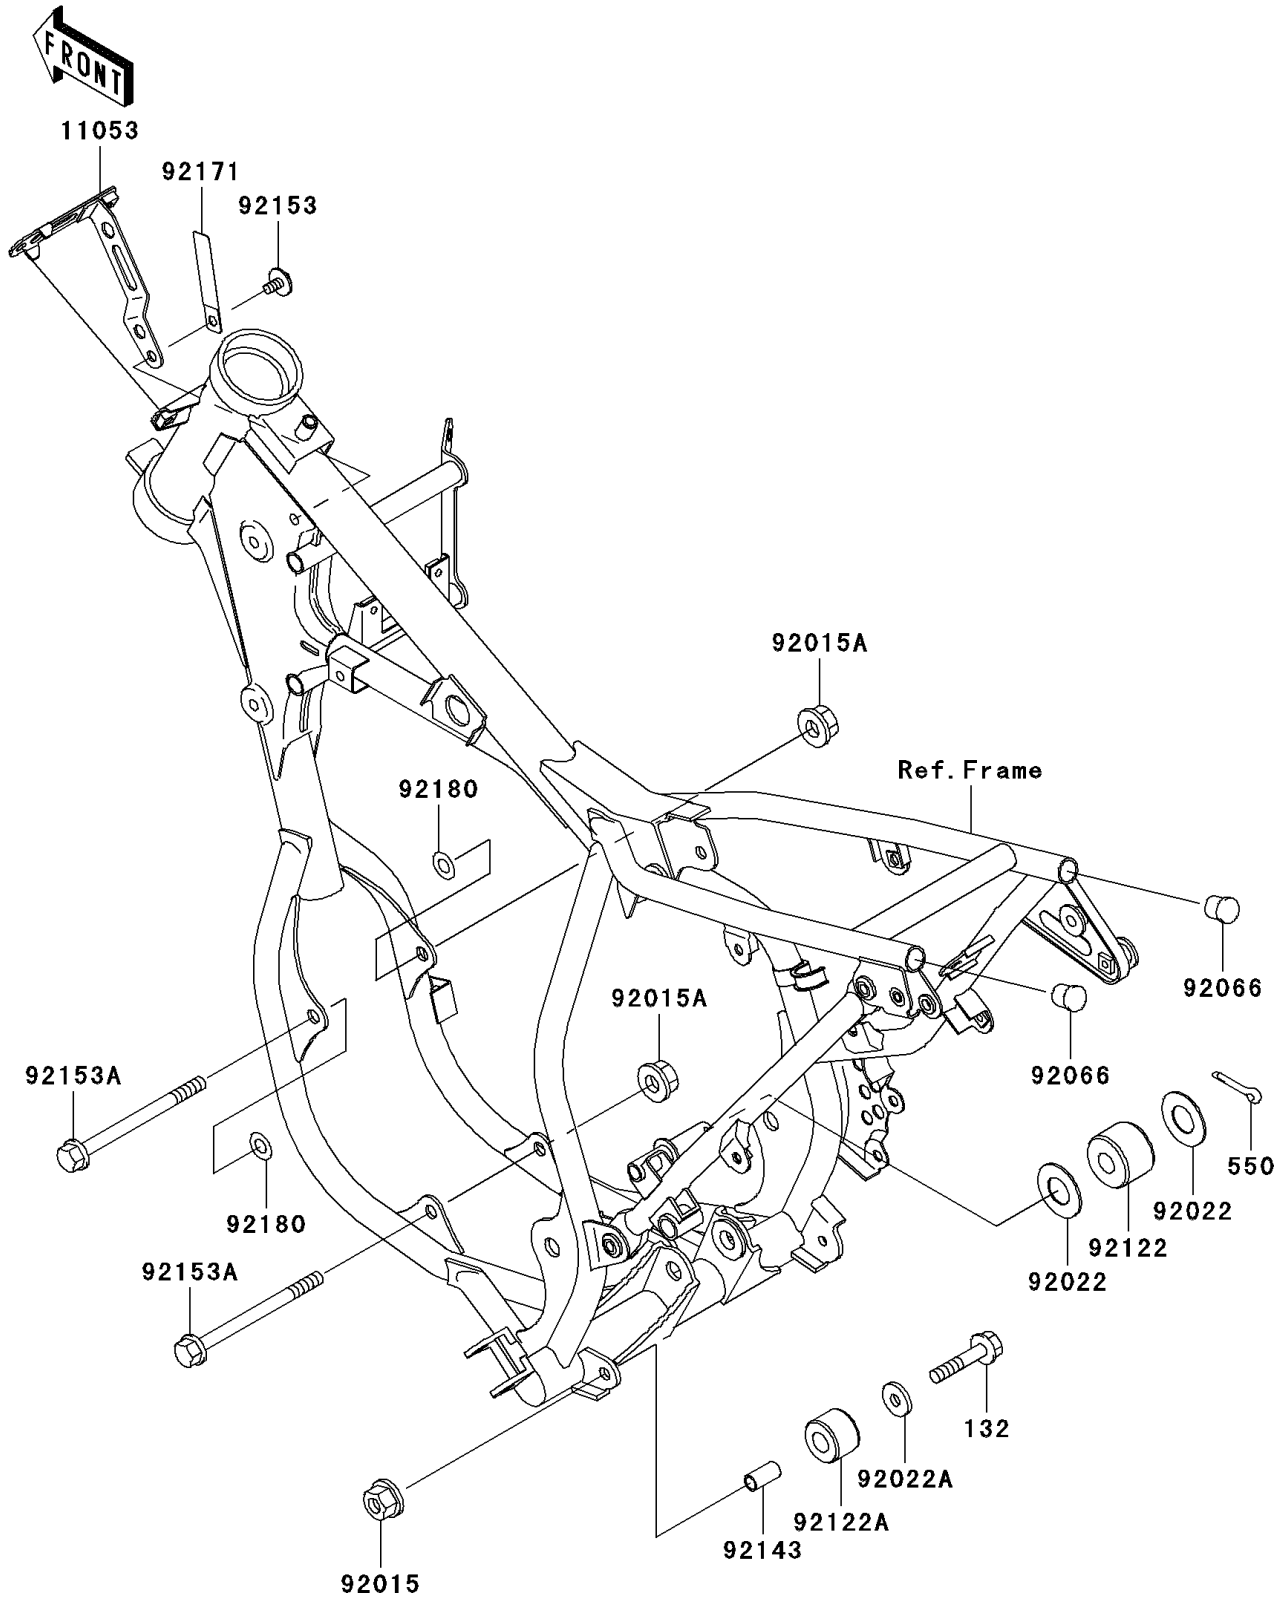

## 2006 KX™65 PARTS DIAGRAM

Engine Mount

F2122

## 2006 KX™65 PARTS LIST

Engine Mount

ITEM NAME	PART NUMBER	QUANTITY
BOLT-FLANGED-SMALL,8X40 (Ref # 132)	132BA0840	1
PIN-COTTER,2.5X18 (Ref # 550)	550AA2518	1
BRACKET,IGNITER (Ref # 11053)	11053-1682	1
NUT,8MM (Ref # 92015)	92015-1143	1
NUT,8MM (Ref # 92015A)	92015-1432	1
WASHER (Ref # 92022)	92022-107	1
WASHER,8.5X20X1.6 (Ref # 92022A)	92022-1561	1
PLUG (Ref # 92066)	92066-1081	1
ROLLER,CHAIN GUIDE (Ref # 92122)	92122-1179	1
ROLLER,CHAIN GUIDE (Ref # 92122A)	92122-1213	1
COLLAR,9.5X12.7X25 (Ref # 92143)	92143-1432	1
BOLT,6X12 (Ref # 92153)	92153-0503	1
BOLT,FLANGED,8X110 (Ref # 92153A)	92153-1095	1
CLAMP (Ref # 92171)	92171-0652	1
SHIM,9X18X0.3 (Ref # 92180)	92180-1354	1